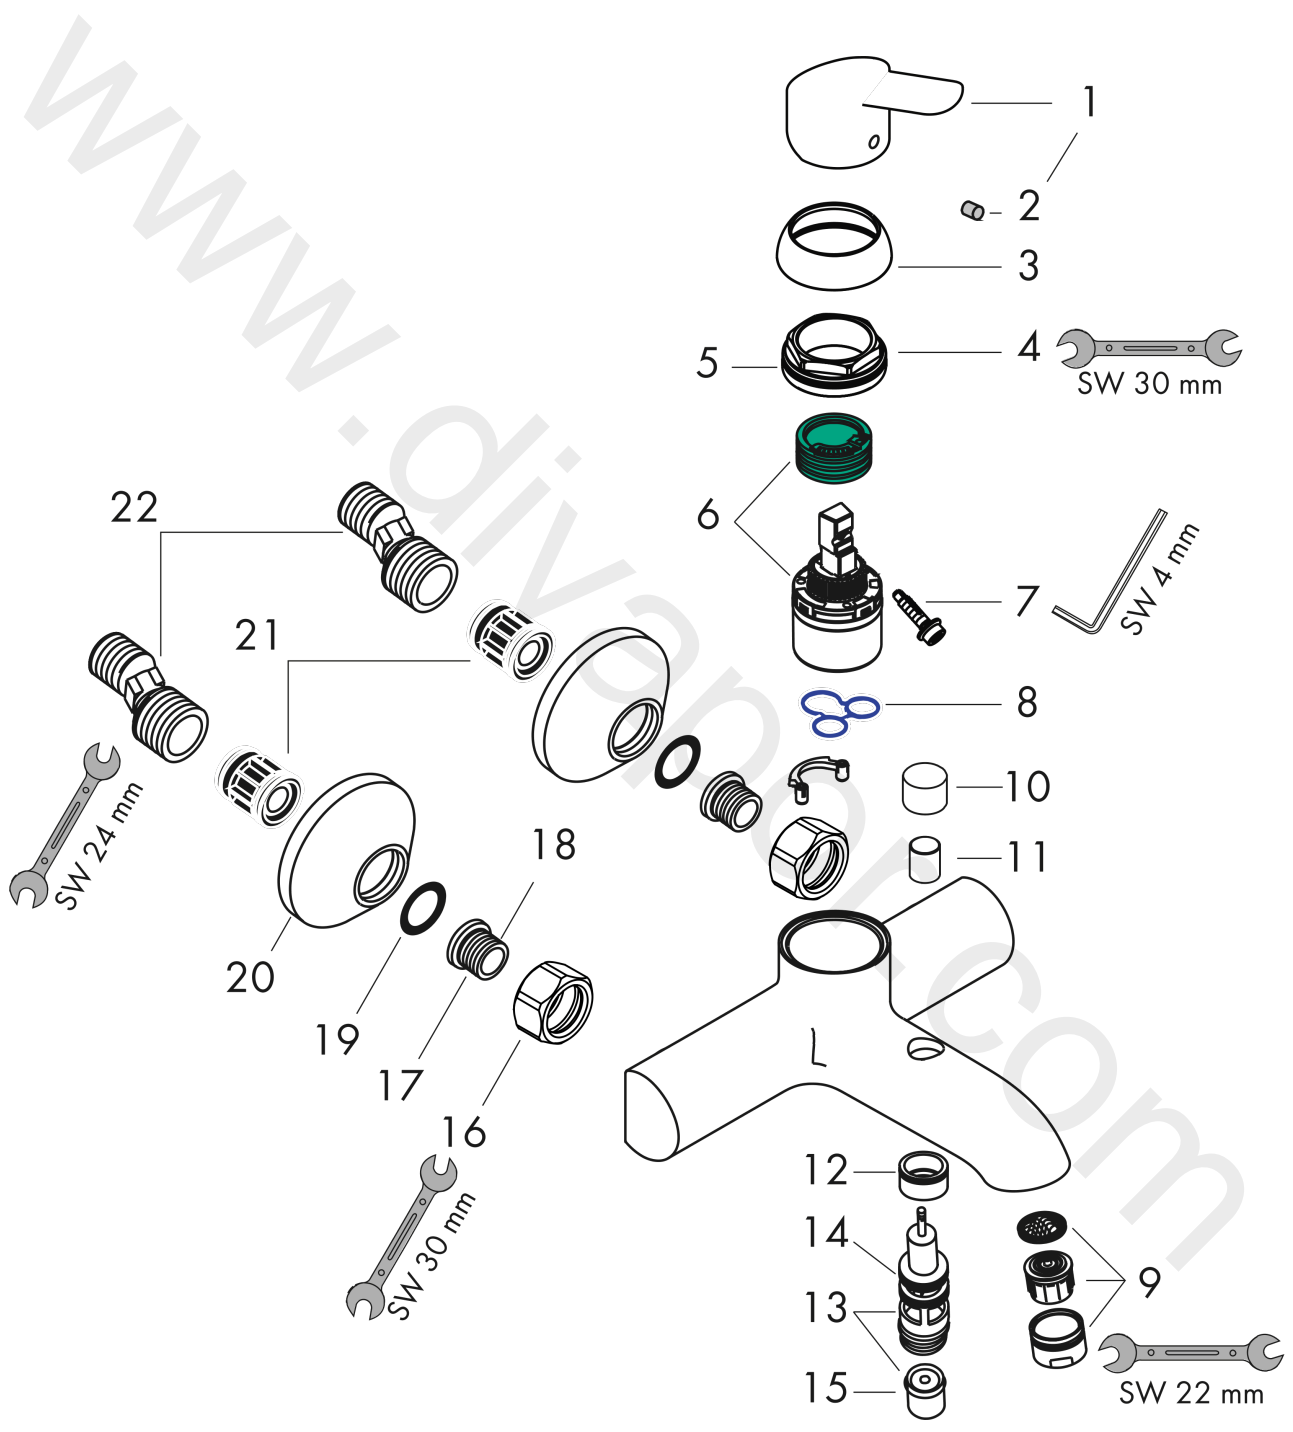

Sportive
Single lever bath mixer for exposed installation
Surfaces: Article Number: **14440000**

Exploded Drawing

Year of production: **10/06 - 01/19**

Sportive
Single lever bath mixer for exposed installation
Surfaces: Article Number: **14440000**

Spare part list

Year of production: **10/06 - 01/19**

Pos.	Description	Article Number	Price	PU
1	handle	14897000	£ 51,00	1
2	screw cover	96338000	£ 3,30	1
3	flange	97406000	£ 20,50	1
4	nut	97209000	£ 16,10	1
5	O-Ring 32x2	98193000	£ 3,30	1
6	cartridge, assy	92730000	£ 35,00	1
7	locking screw for handle	96059000	£ 9,00	1
8	seal	95008000	£ 9,00	1
9	aerator M24x1 (25 l/min)	13956000	£ 9,00	1
10	diverter knob	96466000	£ 16,10	1
11	sleeve	97738000	£ 6,10	1
12	sleeve	92856000	£ 16,10	1
13	selector assy	94077000	£ 43,00	1
14	O-Ring 14x1,5	98201000	£ 3,30	1
15	set of non return valves DW 15	94074000	£ 16,10	1
16	set of nuts	96157000	£ 35,00	1
17	connecting thread	97220000	£ 16,10	1
18	O-ring 15x2	98163000	£ 3,30	1
19	filter packing	96922000	£ 9,00	1
20	escutcheon Ø 70 mm	94135000	£ 13,30	1
21	noise reduction	96429000	£ 6,10	1
22	set of S-unions (±12 mm)	94140000	£ 51,00	1
a	set of S-unions (±32 mm)	98592000	£ 43,00	1
b	diverter fixing device	97211000	£ 3,30	1