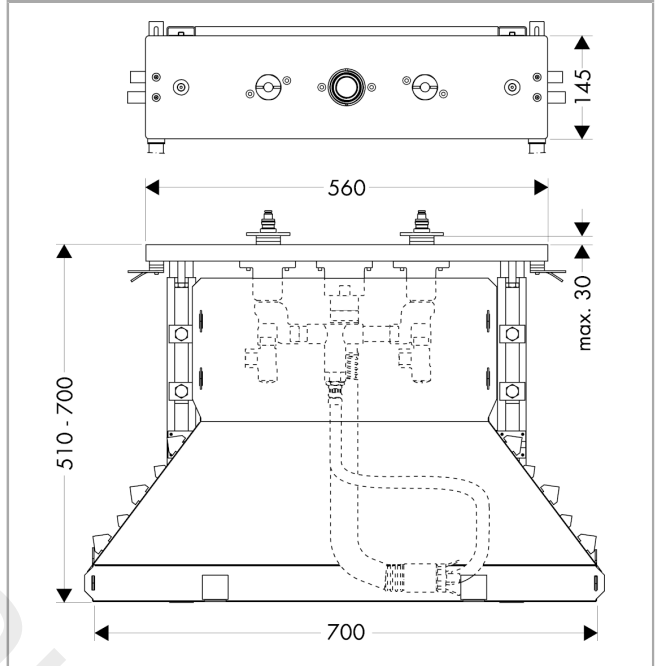

3 Hole Bath Mixer

Finish: n.a. Article Number: **14435180**

Description

product features

- connection dimension: DN15

Product image

Scale drawing

3 Hole Bath Mixer

Finish: n.a. Article Number: **14435180**

Exploded Drawing

Year of production: >09/98

3 Hole Bath Mixer

Finish: n.a. Article Number: 14435180

Spare part list

Year of production: >09/98

Pos.	Description	Article Number	Price	PU
1	shut off unit	94149000	£ 35,00	1
2	pressure hose	94174000	£ 64,00	1
3	expended nut for Secuflex	96074000	£ 9,00	1
4	Secuflex hose 2,25 m	94108000	£ 173,00	1
5	Secuflexbox	28389000	£ 64,00	1
6	plug	97568000	£ 9,00	1
7	connection angel	97655000	£ 43,00	1
8	O-ring 27x2,5	98149000	£ 3,30	1
9	adapter for handle	97409000	£ 25,00	1
10	sleeve	98806000	£ 6,10	1
11	guide tube	98807000	£ 6,10	1
12	O-ring 35x3	98435000	£ 3,30	1
a	silicone sprayer 10 ml	97864000	£ 43,00	1