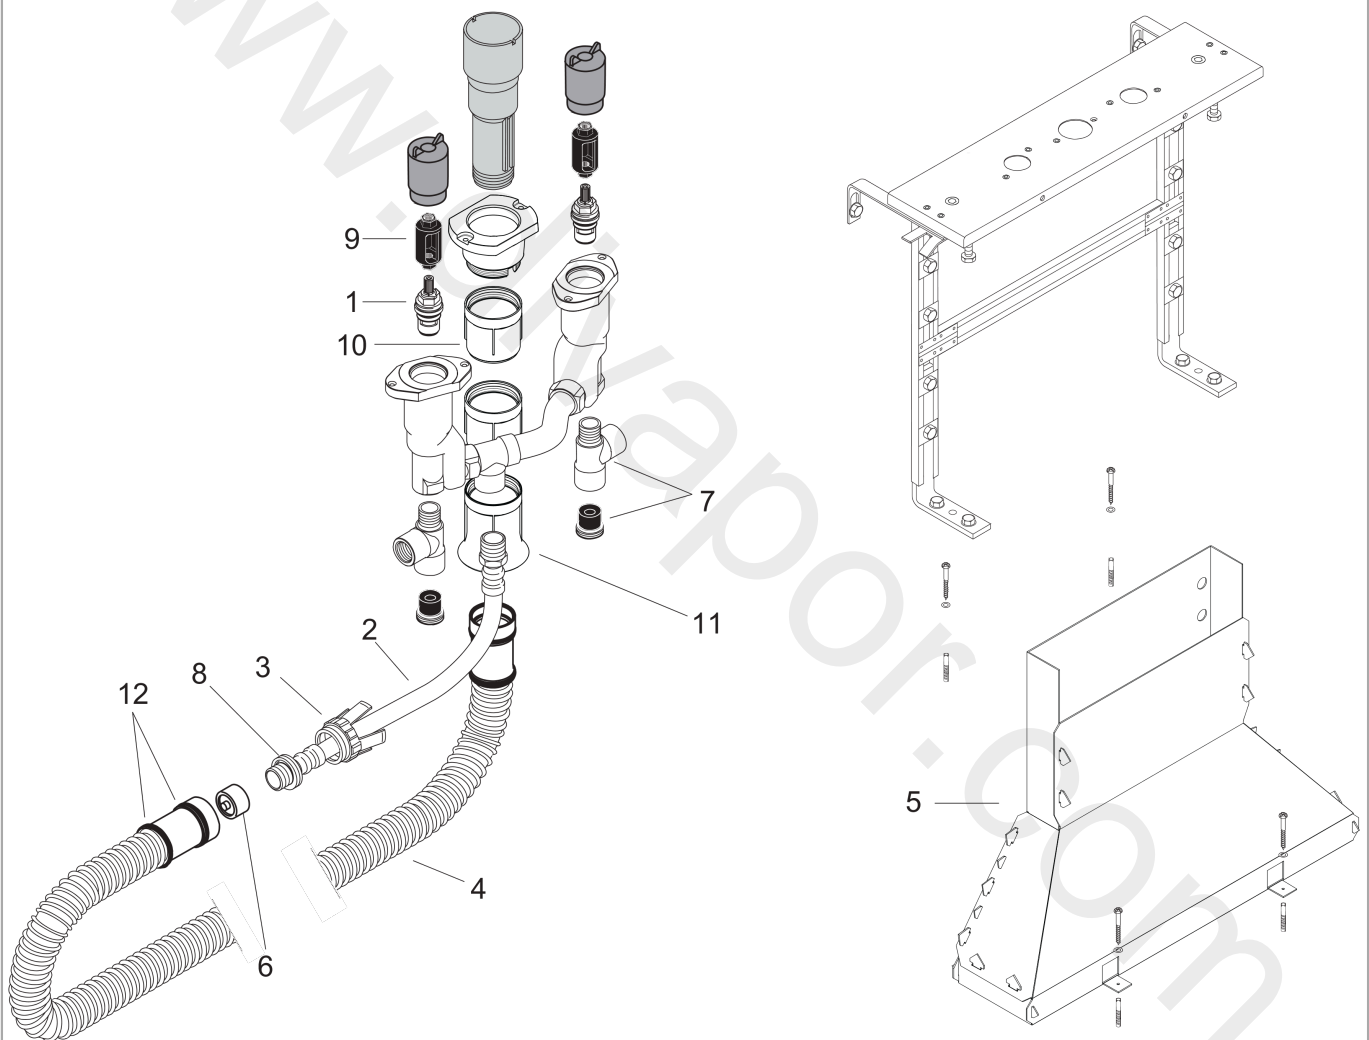

3 Hole Bath Mixer

Finish: n.a. Article Number: **14435180**

Description

product features

- connection dimension: DN15

Product image

Scale drawing

3 Hole Bath Mixer

Finish: n.a. Article Number: **14435180**

Exploded Drawing

Year of production: >09/98

3 Hole Bath Mixer

Finish: n.a. Article Number: 14435180

Spare part list

Year of production: >09/98

Pos.	Description	Article Number	Price	PU
1	shut off unit	94149000	£ 35,00	1
2	pressure hose	94174000	£ 64,00	1
3	expended nut for Secuflex	96074000	£ 9,00	1
4	Secuflex hose 2,25 m	94108000	£ 173,00	1
5	Secuflexbox	28389000	£ 64,00	1
6	plug	97568000	£ 9,00	1
7	connection angel	97655000	£ 43,00	1
8	O-ring 27x2,5	98149000	£ 3,30	1
9	adapter for handle	97409000	£ 25,00	1
10	sleeve	98806000	£ 6,10	1
11	guide tube	98807000	£ 6,10	1
12	O-ring 35x3	98435000	£ 3,30	1
a	silicone sprayer 10 ml	97864000	£ 43,00	1