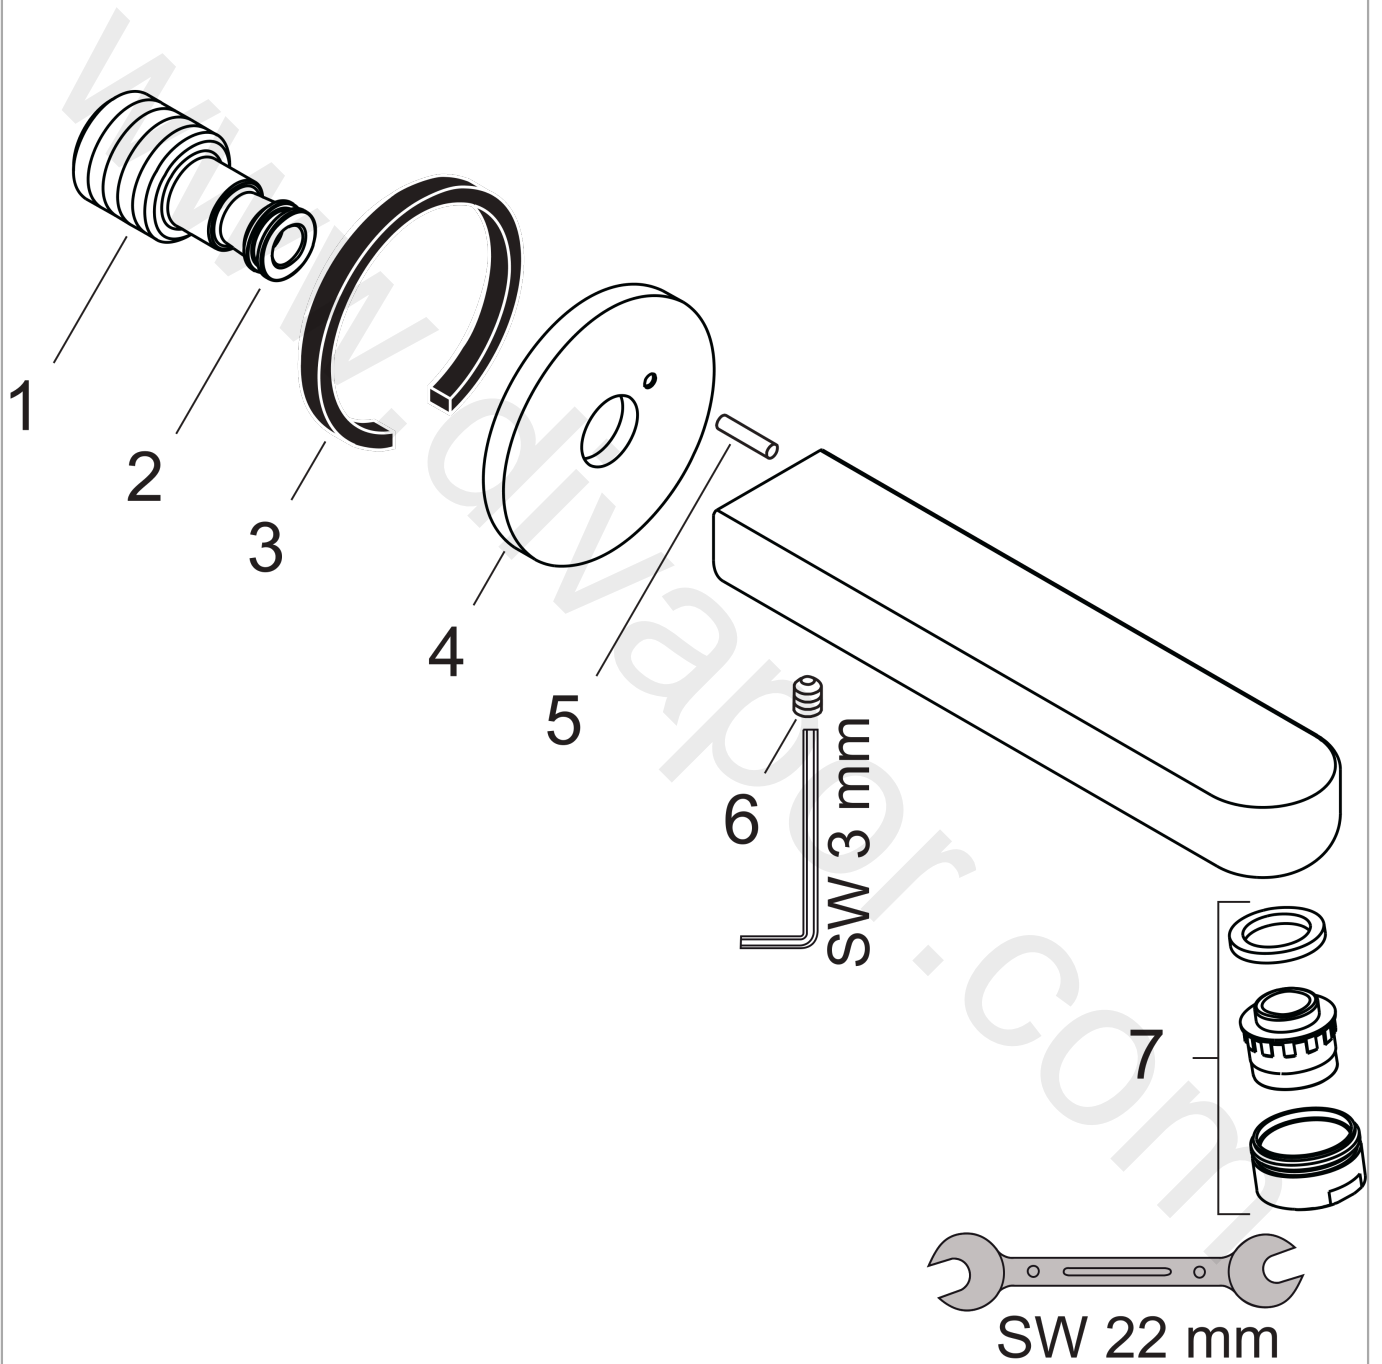

**Metris S  
Bath spout**

Surfaces: Article Number: **14420880**

**Exploded Drawing**

Year of production: **06/05 - 02/11**

**Metris S**  
**Bath spout**Surfaces: Article Number: **14420880****Spare part list**Year of production: **06/05 - 02/11**

Pos.	Description	Article Number	Price	PU
1	connecting thread	97846000	£ 51,00	1
2	O-ring 13x2	98128000	£ 3,30	1
3	seal	97530000	£ 6,10	1
4	escutcheon	95872000	£ 43,00	1
5	pin	97766000	£ 3,30	1
6	hollow set screw M6x6	97660000	£ 3,30	1
7	aerator M24x1 (25 l/min)	13914000	£ 19,50	1