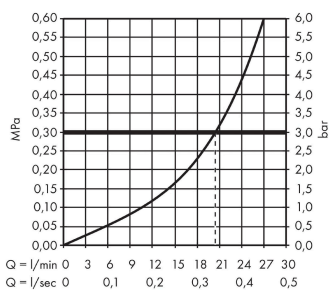

Metris S

Bath spout

Finish: **Chrome** Article Number: **14420000**

Description

product features

- 1 function
- connection type: G 3/4
- projection: 161 mm
- wall-mounted
- maximum flow rate at 3 bar: 21 l/min
- spray type: normal spray
- WRAS_2001055
- WRAS_2001055 - 20200207_WRAS_approval_letter_33089

Article Details

Price excl. VAT

237,50 £

Technology

Product image

Scale drawing

Flowchart

The consumption was measured in combination with the appropriate fittings (thermostat/mixer/ in-wall valve) to reflect actual application in practice.

Pos.	Description	Article Number	Price	PU
1	connecting thread G $\frac{3}{4}$	92504000	£ 64,00	1
2	O-ring 13x2	98128000	£ 3,30	1
3	seal	97530000	£ 6,10	1
4	escutcheon	95872000	£ 43,00	1
5	hollow set screw M6x6	97660000	£ 3,30	1
6	aerator M24x1 (25 l/min)	13914000	£ 19,50	1
a	connecting thread G $\frac{1}{2}$	95393000	£ 43,00	1