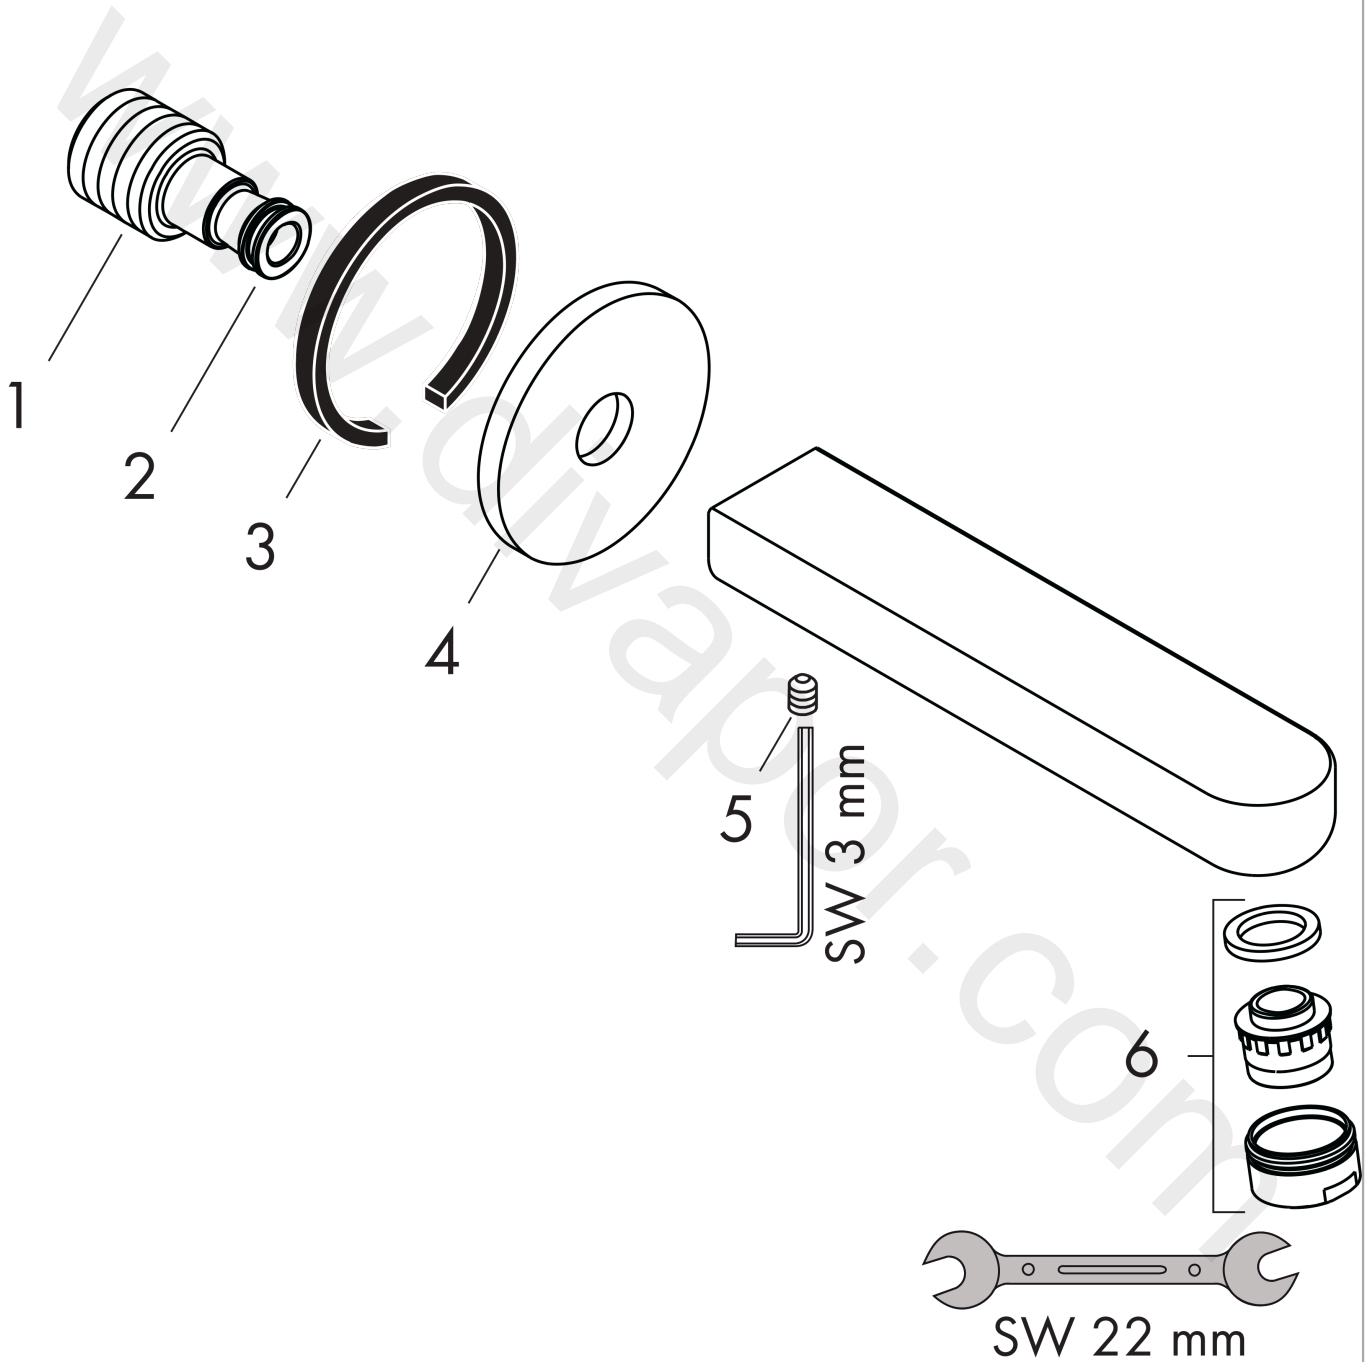

Metris S

Bath spout

Finish: **Chrome** Article Number: **14420000**

Description

product features

- 1 function
- connection type: G 3/4
- projection: 161 mm
- wall-mounted
- maximum flow rate at 3 bar: 21 l/min
- spray type: normal spray
- WRAS_2001055
- WRAS_2001055 - 20200207_WRAS_approval_letter_33089

Article Details

Price excl. VAT

237,50 £

Technology

Product image

Scale drawing

Flowchart

The consumption was measured in combination with the appropriate fittings (thermostat/mixer/ in-wall valve) to reflect actual application in practice.

Metris S
Bath spout
 Finish: **Chrome** Article Number: **14420000**

Exploded Drawing

Year of production: >08/15

Metris S**Bath spout**Finish: **Chrome** Article Number: **14420000****Spare part list**

Year of production: >08/15

Pos.	Description	Article Number	Price	PU
1	connecting thread G $\frac{3}{4}$	92504000	£ 64,00	1
2	O-ring 13x2	98128000	£ 3,30	1
3	seal	97530000	£ 6,10	1
4	escutcheon	95872000	£ 43,00	1
5	hollow set screw M6x6	97660000	£ 3,30	1
6	aerator M24x1 (25 l/min)	13914000	£ 19,50	1
a	connecting thread G $\frac{1}{2}$	95393000	£ 43,00	1