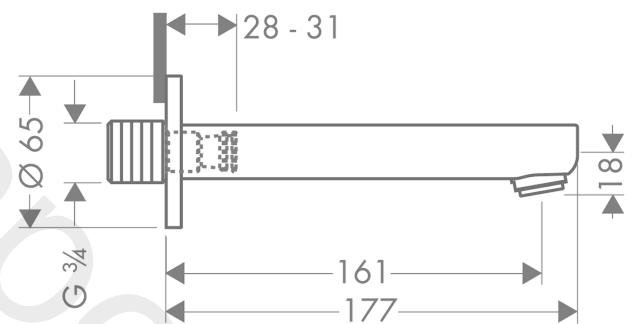

Metris S

Bath spout

Finish: **Chrome** Article Number: **14420000**

Description

product features

- 1 function
- connection type: G 3/4
- projection: 161 mm
- wall-mounted
- maximum flow rate at 3 bar: 21 l/min
- spray type: normal spray
- WRAS_2001055
- WRAS_2001055 - 20200207_WRAS_approval_letter_33089

Article Details

Price excl. VAT

237,50 £

Technology

Product image

Scale drawing

Flowchart

The consumption was measured in combination with the appropriate fittings (thermostat/mixer/ in-wall valve) to reflect actual application in practice.

Metris S
Bath spout
 Finish: **Chrome** Article Number: **14420000**

Exploded Drawing

Year of production: >08/15

Metris S**Bath spout**Finish: **Chrome** Article Number: **14420000****Spare part list**

Year of production: >08/15

Pos.	Description	Article Number	Price	PU
1	connecting thread G $\frac{3}{4}$	92504000	£ 64,00	1
2	O-ring 13x2	98128000	£ 3,30	1
3	seal	97530000	£ 6,10	1
4	escutcheon	95872000	£ 43,00	1
5	hollow set screw M6x6	97660000	£ 3,30	1
6	aerator M24x1 (25 l/min)	13914000	£ 19,50	1
a	connecting thread G $\frac{1}{2}$	95393000	£ 43,00	1