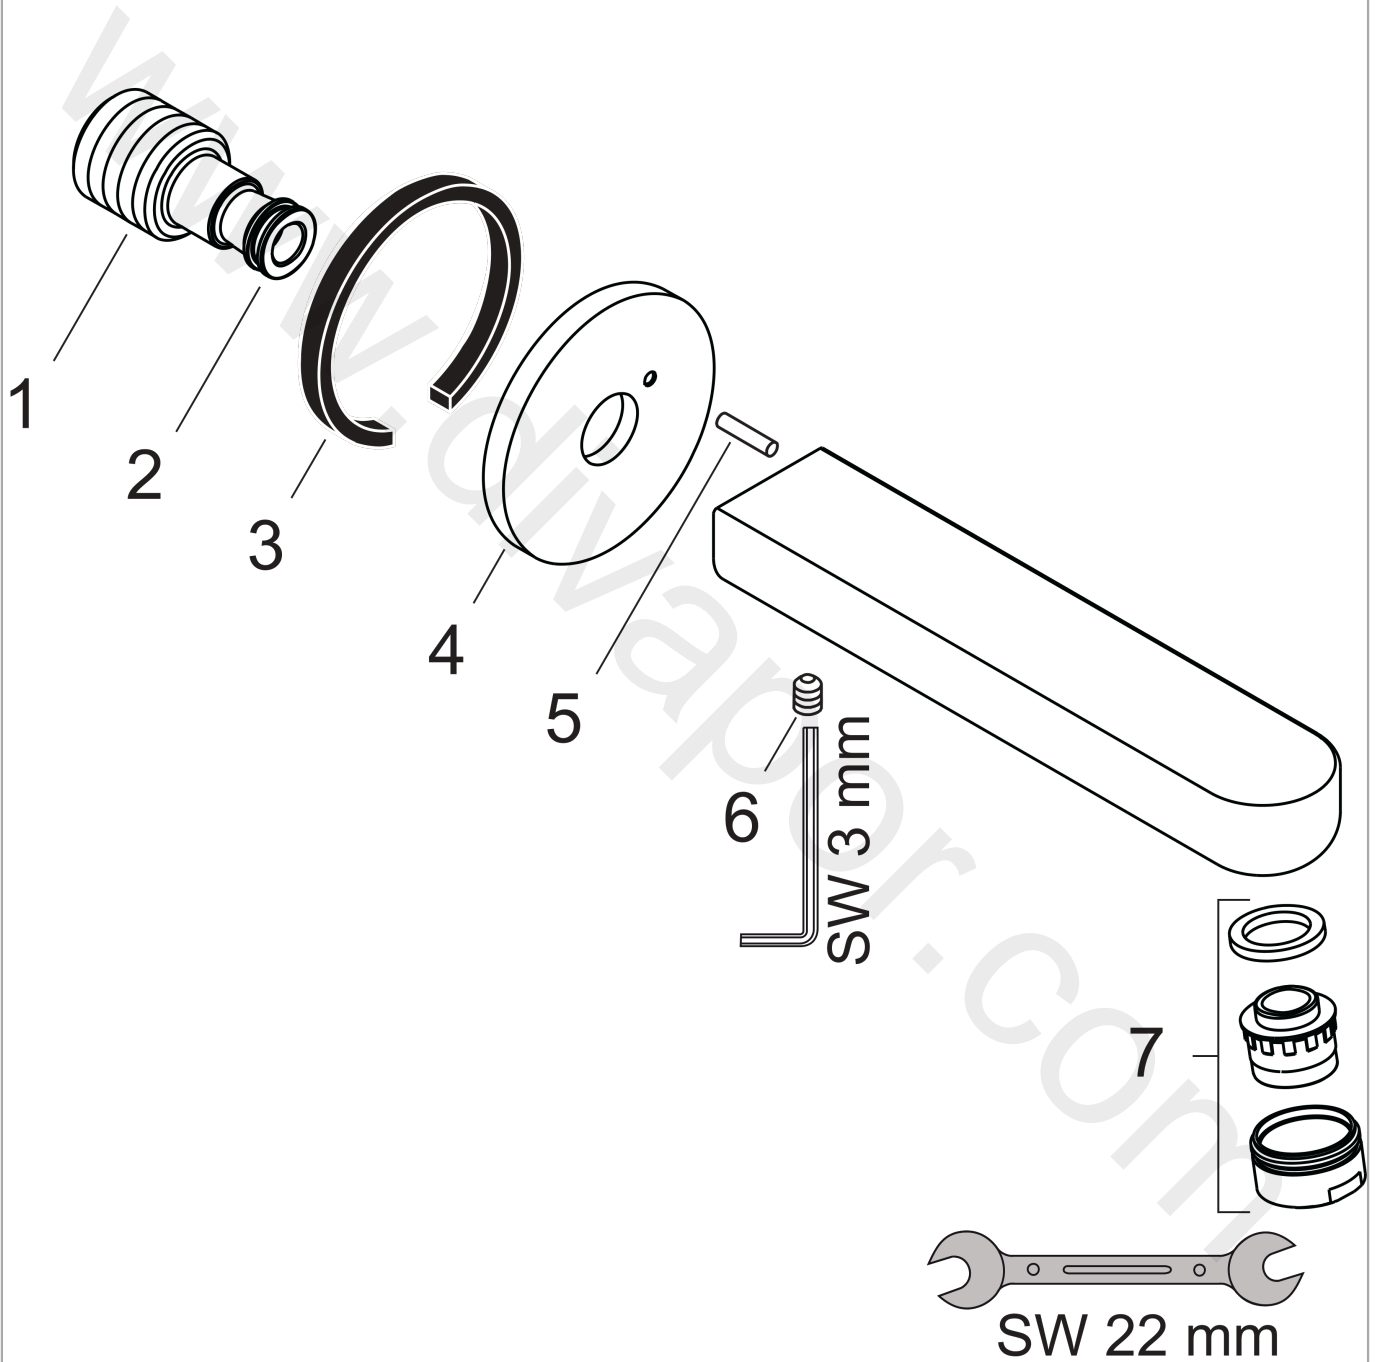

**Metris S**  
**Bath spout**

Surfaces: Article Number: **14420000**

**Exploded Drawing**

Year of production: **04/05 - 07/15**

**Metris S  
Bath spout**Surfaces: Article Number: **14420000****Spare part list**Year of production: **04/05 - 07/15**

Pos.	Description	Article Number	Price	PU
1	connecting thread	97846000	£ 51,00	1
2	O-ring 13x2	98128000	£ 3,30	1
3	seal	97530000	£ 6,10	1
4	escutcheon for spout	96293000	£ 64,00	1
5	pin	97766000	£ 3,30	1
6	hollow set screw M6x6	97660000	£ 3,30	1
7	aerator M24x1 (25 l/min)	13914000	£ 19,50	1