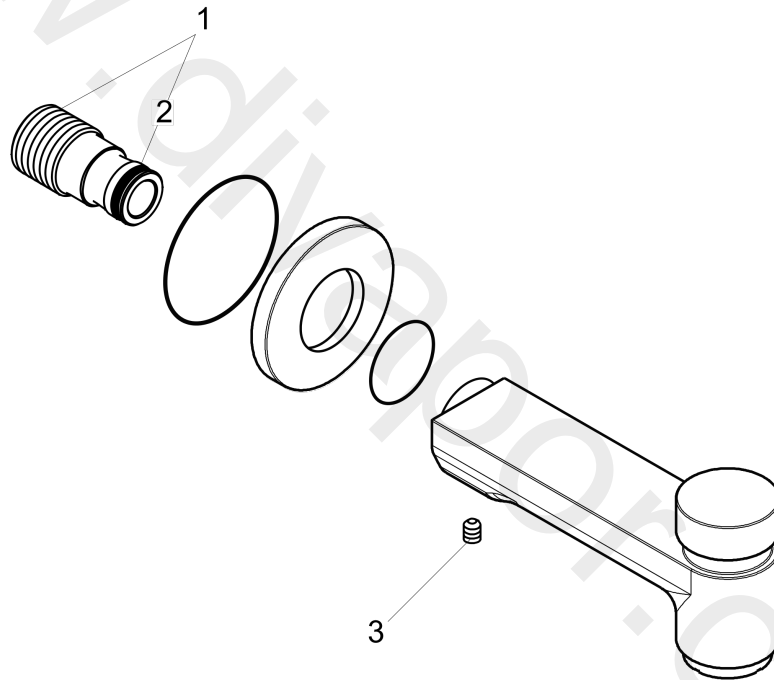

Metris S**Bath spout with diverter**Finish: **Chrome** Article Number: **14414001****Description****product features**

- projection: 150 mm
- wall-mounted
- spray type: normal spray

Product image

Metris S
Bath spout with diverter
Finish: **Chrome** Article Number: **14414001**

Exploded Drawing

Year of production: >06/07

Metris S

Bath spout with diverter

Finish: **Chrome** Article Number: **14414001**

Spare part list

Year of production: >06/07

Pos.	Description	Article Number	Price	PU
1	connecting thread	96472001	£ 20,50	1
2	O-ring 16x2,5	98134000	£ 3,30	1
3	hollow set screw M6x8	97810000	£ 3,30	1