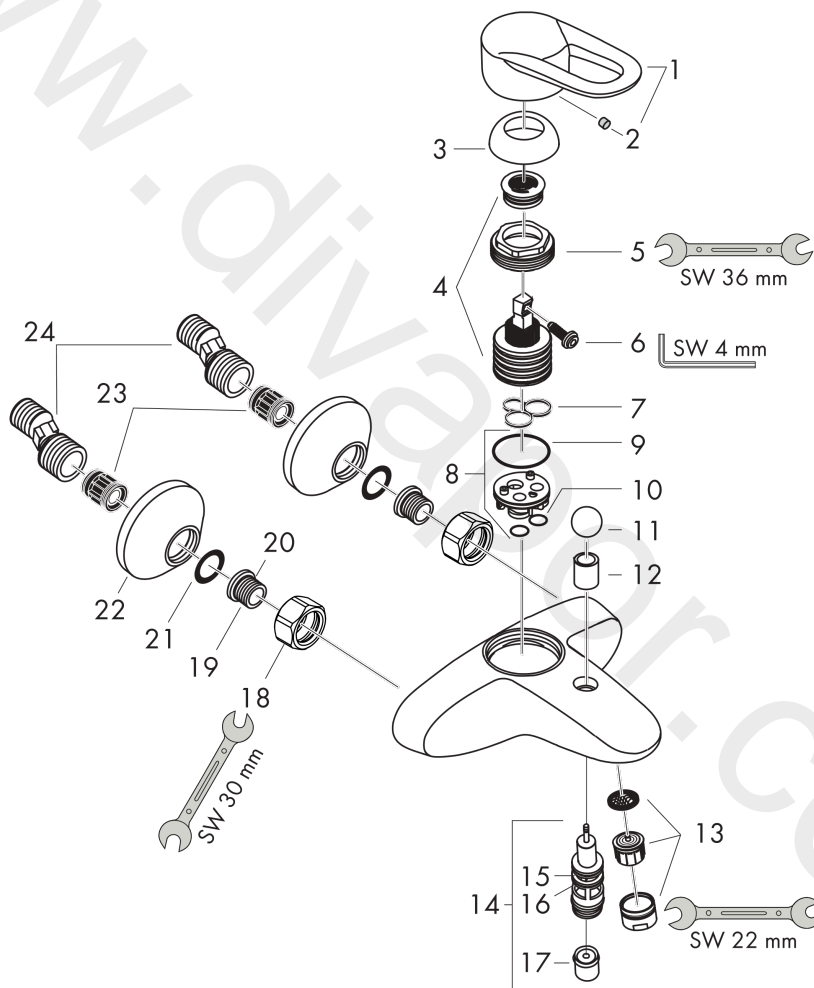

**Metropol**  
**Single Lever Bath/Shower Mixer G 1/2**  
 Surfaces: Article Number: **14410880**

**Exploded Drawing**

Year of production: **05/01 - 12/05**

### Single Lever Bath/Shower Mixer G ½

Surfaces: Article Number: **14410880**

#### Spare part list

Year of production: **05/01 - 12/05**

Pos.	Description	Article Number	Price	PU
1	handle	14092880	-	1
2	screw cover	96338000	£ 3,30	1
3	flange	94192880	£ 35,00	1
4	cartridge, assy	92730000	£ 35,00	1
5	nut	94194000	£ 25,00	1
6	locking screw for handle	96059000	£ 9,00	1
7	seal	95008000	£ 9,00	1
8	adapter for cartridge	97773000	£ 9,00	1
9	O-Ring 32x2	98193000	£ 3,30	1
10	O-ring 9x1,8	98118000	£ 3,30	1
11	diverter knob	94078880	£ 20,50	1
12	sleeve	97738880	£ 6,10	1
13	aerator M24x1 (25 l/min)	13914000	£ 19,50	1
14	selector assy	94077000	£ 43,00	1
15	O-ring 17x2	98199000	£ 3,30	1
16	O-ring 18x2	98181000	£ 6,10	1
17	set of non return valves DW 15	94074000	£ 16,10	1
18	set of nuts	96157000	£ 35,00	1
19	connecting thread	97220000	£ 16,10	1
20	O-ring 15x2	98163000	£ 3,30	1
21	filter packing	96922000	£ 9,00	1
22	escutcheon Ø 70 mm	94135880	£ 16,10	1
23	noise reduction	96429000	£ 6,10	1
24	set of S-unions (±12 mm)	94140000	£ 51,00	1
a	set of S-unions (±32 mm)	98592000	£ 43,00	1
b	diverter fixing device	97211000	£ 3,30	1