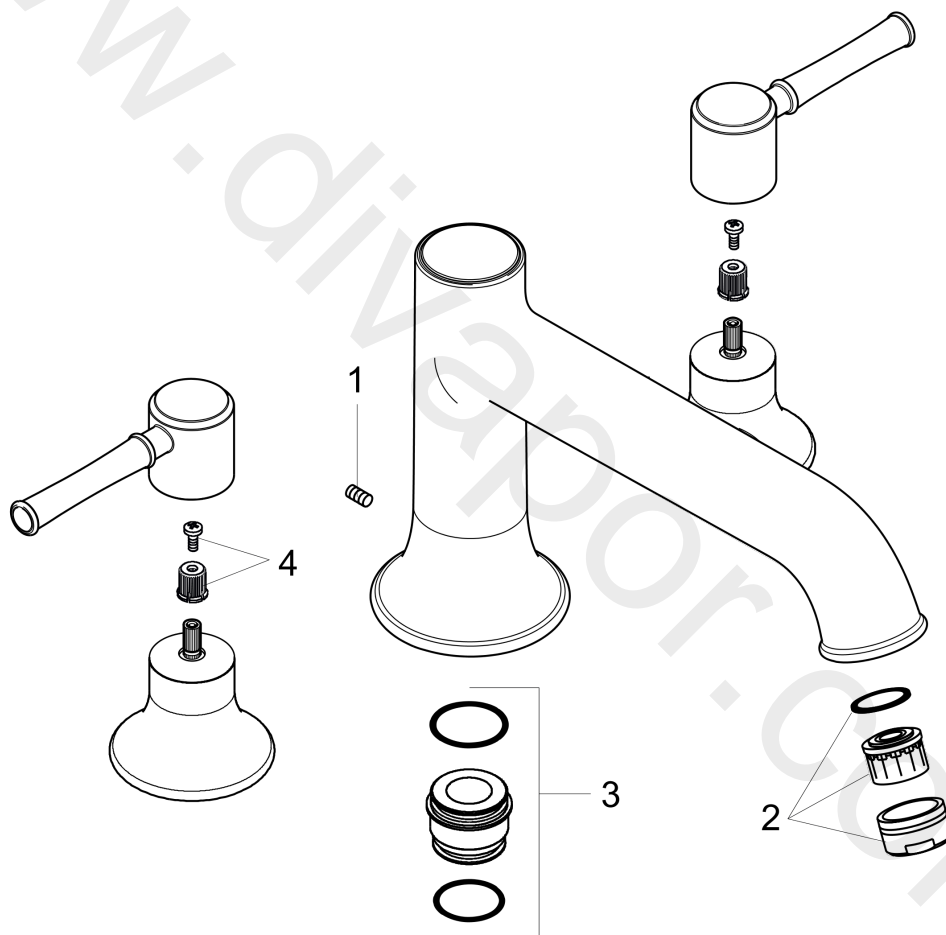

Talis Classic
3-hole rim mounted bath mixer
 Surfaces: Article Number: **14313831**

Exploded Drawing

Year of production: **08/18 - 06/22**

Talis Classic**3-hole rim mounted bath mixer**Surfaces: Article Number: **14313831****Spare part list**Year of production: **08/18 - 06/22**

Pos.	Description	Article Number	Price	PU
1	hollow set screw M6x6	97660000	£ 3,30	1
2	aerator M24x1 (25 l/min)	13914830	-	1
3	adapter for spout	88512000	£ 16,10	1
4	handle fixing set	98932000	£ 16,10	1