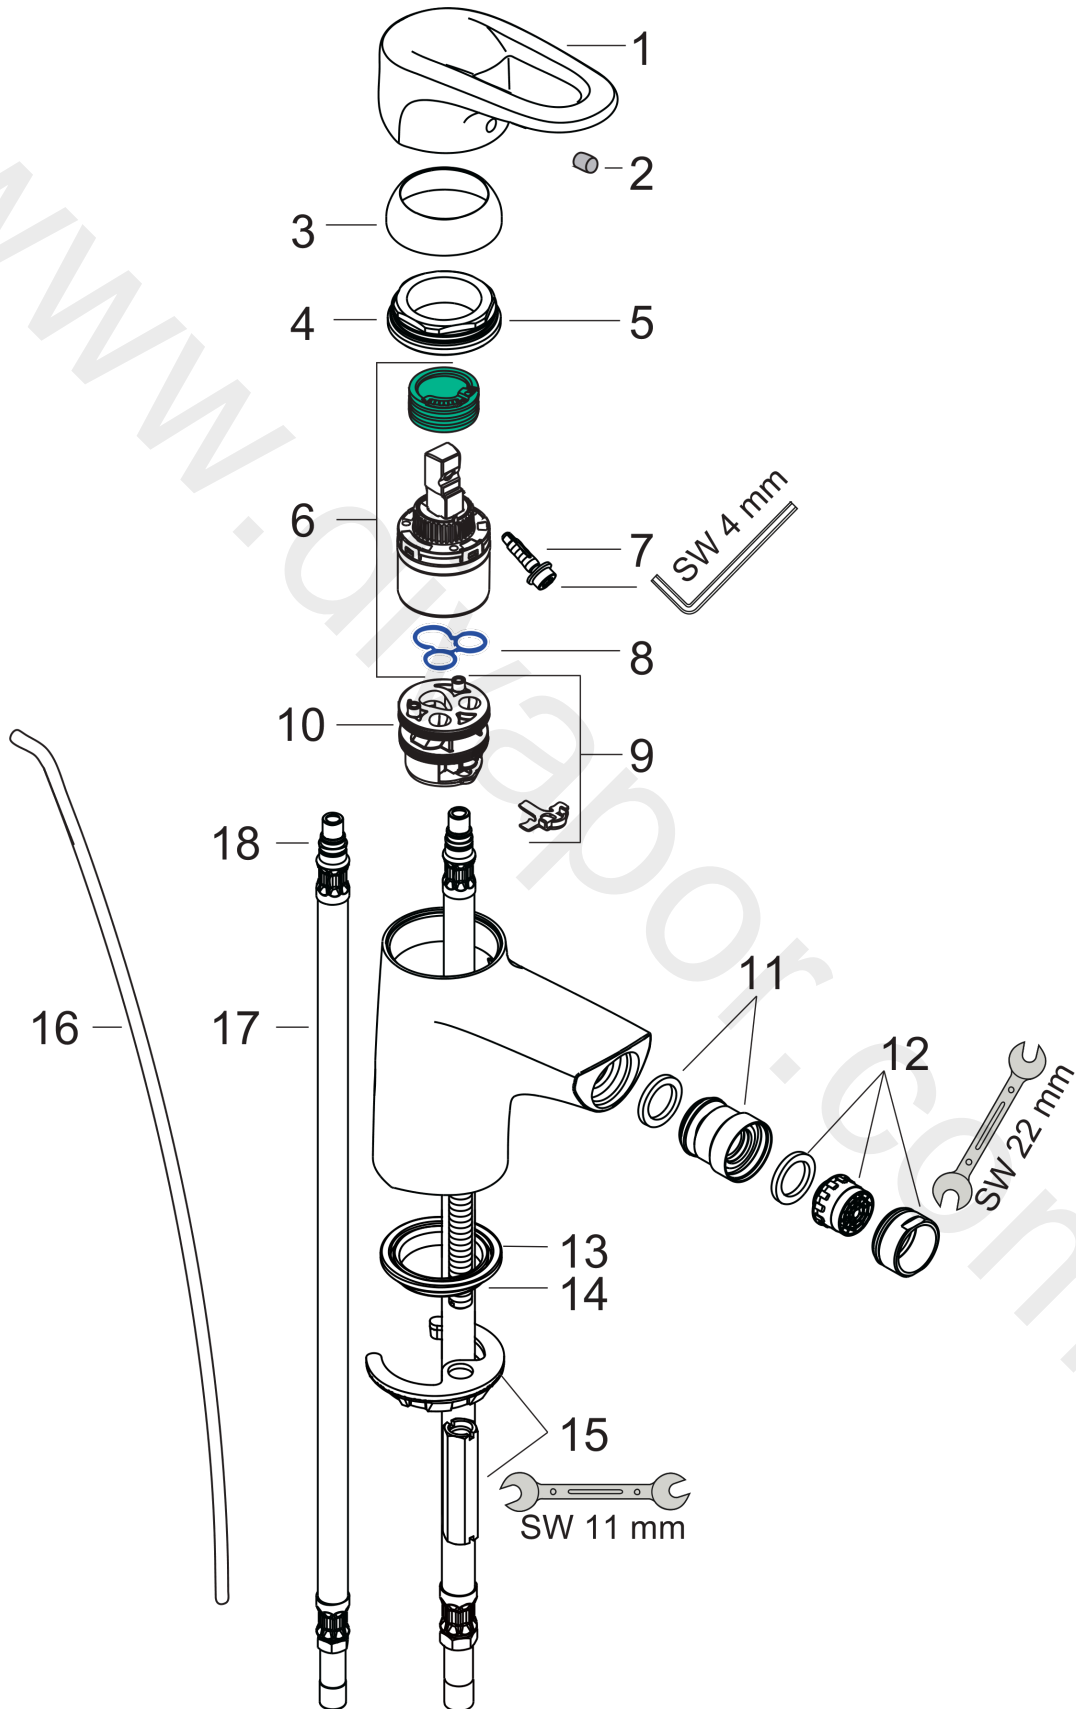

Metropol E
Single lever bidet mixer with pop-up waste set
 Surfaces: Article Number: 14270000

Exploded Drawing

Year of production: 05/09 - 09/10

Metropol E**Single lever bidet mixer with pop-up waste set**Surfaces: Article Number: **14270000****Spare part list**Year of production: **05/09 - 09/10**

Pos.	Description	Article Number	Price	PU
1	handle	14094000	£ 51,00	1
2	screw cover	96338000	£ 3,30	1
3	flange	96656000	£ 6,10	1
4	nut	96690000	£ 13,30	1
5	O-ring 36x2	98156000	£ 3,30	1
6	cartridge, assy	92730000	£ 35,00	1
7	locking screw for handle	95140000	£ 6,10	1
8	seal	95008000	£ 9,00	1
9	adapter for cartridge	98750000	£ 13,30	1
10	O-Ring 30x2	98186000	£ 3,30	1
11	ball joint	92036000	£ 25,00	1
12	aerator M24x1 (7 l/min)	13085000	£ 13,30	1
13	seal	97608000	£ 6,10	1
14	screw M8 x 68	97736000	£ 6,10	1
15	fixing set	96016000	£ 35,00	1
16	pull rod	96657000	£ 13,30	1
17	connection hose 450 mm M8x0,75 G3/8	97206000	£ 35,00	1
18	O-ring 7x1,5	98422000	£ 3,30	1
a	service set	98964000	£ 110,00	1
b	pop up waste	94139000	£ 96,00	1