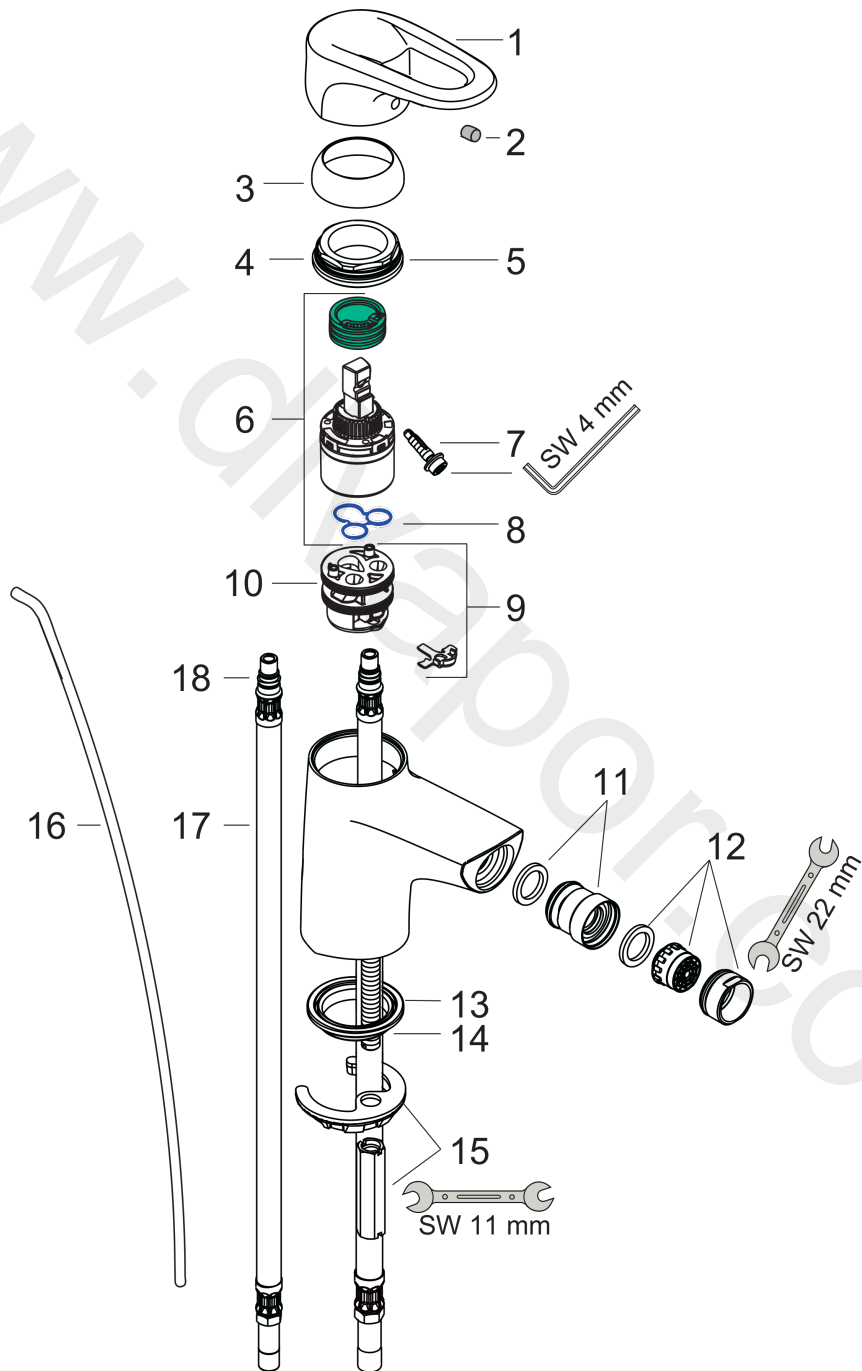

Metropol E
Single lever bidet mixer with pop-up waste set
 Surfaces: Article Number: 14270000

Exploded Drawing

Year of production: 04/05 - 04/09

Metropol E**Single lever bidet mixer with pop-up waste set**Surfaces: Article Number: **14270000****Spare part list**Year of production: **04/05 - 04/09**

Pos.	Description	Article Number	Price	PU
1	handle	14094000	£ 51,00	1
2	screw cover	96338000	£ 3,30	1
3	flange	96656000	£ 6,10	1
4	nut	96690000	£ 13,30	1
5	O-ring 36x2	98156000	£ 3,30	1
6	cartridge, assy	92730000	£ 35,00	1
7	locking screw for handle	96059000	£ 9,00	1
8	seal	95008000	£ 9,00	1
9	adapter for cartridge	98750000	£ 13,30	1
10	O-Ring 30x2	98186000	£ 3,30	1
11	ball joint	92036000	£ 25,00	1
12	aerator M24x1 (7 l/min)	13085000	£ 13,30	1
13	seal	97608000	£ 6,10	1
14	screw M8 x 68	97736000	£ 6,10	1
15	fixing set	96016000	£ 35,00	1
16	pull rod	96657000	£ 13,30	1
17	connection hose 450 mm M8x0,75 G3/8	97206000	£ 35,00	1
18	O-ring 7x1,5	98422000	£ 3,30	1
a	service set	98964000	£ 110,00	1
b	pop up waste	94139000	£ 96,00	1