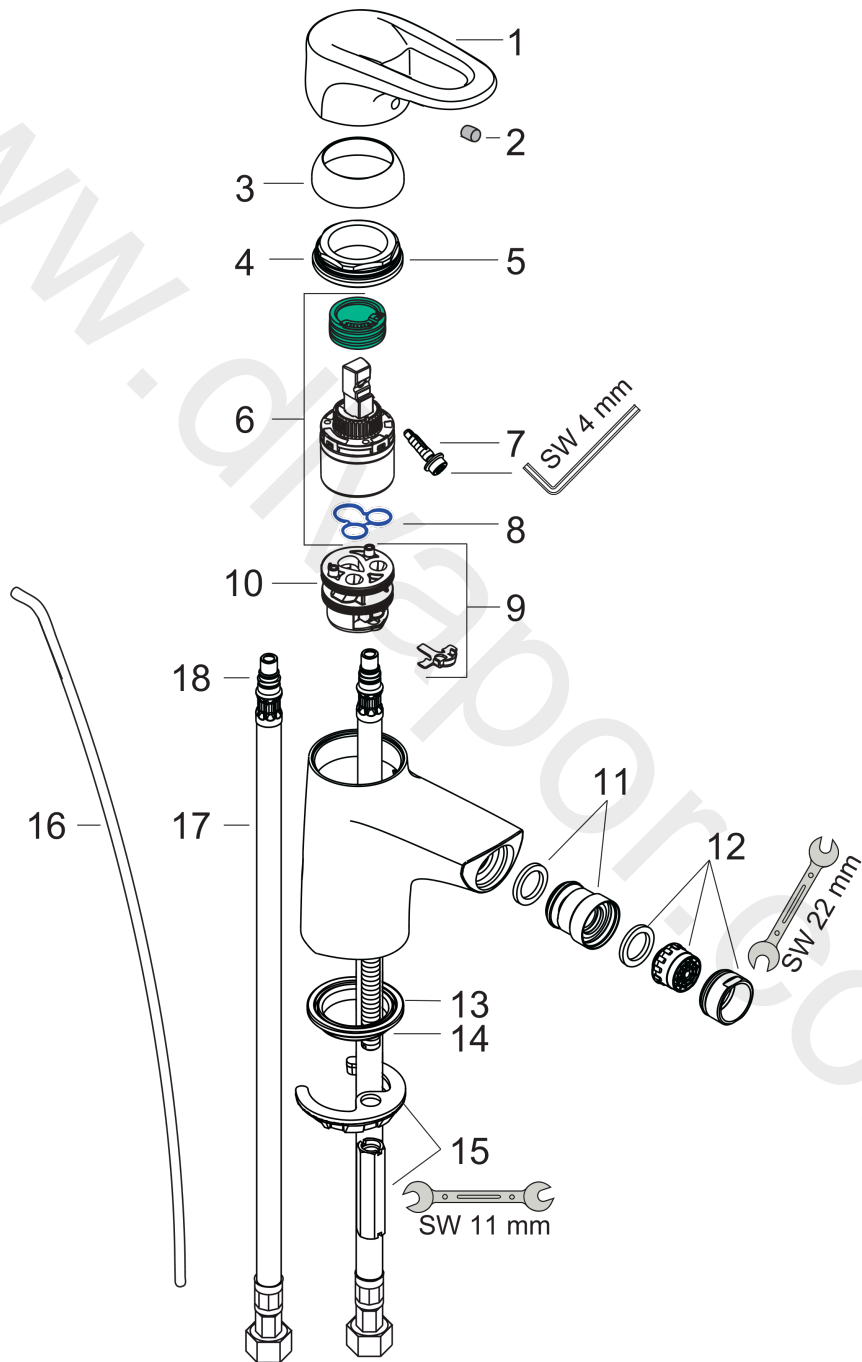

**Metropol E**  
**Single lever bidet mixer with pop-up waste set**  
 Surfaces: Article Number: 14270000

**Exploded Drawing**

Year of production: 10/10 - 12/13

**Metropol E****Single lever bidet mixer with pop-up waste set**Surfaces: Article Number: **14270000****Spare part list**Year of production: **10/10 - 12/13**

Pos.	Description	Article Number	Price	PU
1	handle	14094000	£ 51,00	1
2	screw cover	96338000	£ 3,30	1
3	flange	96656000	£ 6,10	1
4	nut	96690000	£ 13,30	1
5	O-ring 36x2	98156000	£ 3,30	1
6	cartridge, assy	92730000	£ 35,00	1
7	locking screw for handle	95140000	£ 6,10	1
8	seal	95008000	£ 9,00	1
9	adapter for cartridge	98750000	£ 13,30	1
10	O-Ring 30x2	98186000	£ 3,30	1
11	ball joint	92036000	£ 25,00	1
12	aerator M24x1 (7 l/min)	13085000	£ 13,30	1
13	seal	97608000	£ 6,10	1
14	screw M8 x 68	97736000	£ 6,10	1
15	fixing set	96016000	£ 35,00	1
16	pull rod	96657000	£ 13,30	1
17	connection hose 450 mm M8x0,75 G3/8	97206000	£ 35,00	1
18	O-ring 7x1,5	98422000	£ 3,30	1
a	service set	98964000	£ 110,00	1
b	pop up waste	94139000	£ 96,00	1