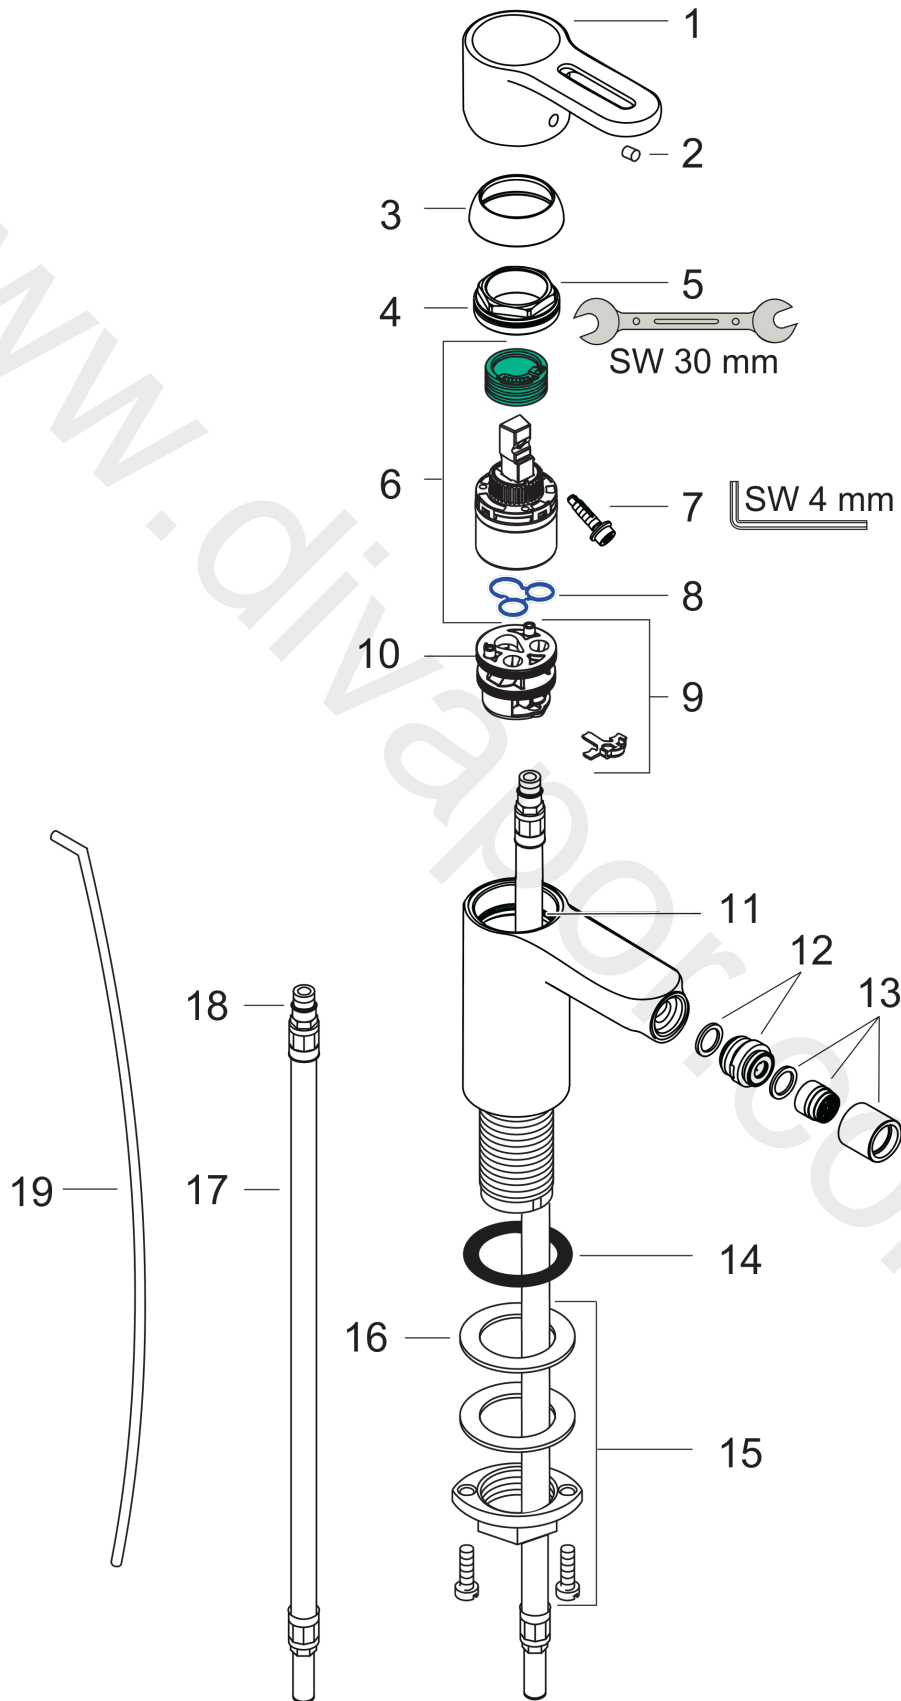

Metropol S
Single lever bidet mixer with pop-up waste set
 Surfaces: Article Number: 14262000

Exploded Drawing

Year of production: 05/09 - 09/10

Metropol S**Single lever bidet mixer with pop-up waste set**Surfaces: Article Number: **14262000****Spare part list**Year of production: **05/09 - 09/10**

Pos.	Description	Article Number	Price	PU
1	handle	14895000	£ 51,00	1
2	screw cover	96338000	£ 3,30	1
3	nut	97209000	£ 16,10	1
4	flange	97406000	£ 20,50	1
5	O-Ring 32x2	98193000	£ 3,30	1
6	cartridge, assy	92730000	£ 35,00	1
7	locking screw for handle	95140000	£ 6,10	1
8	seal	95008000	£ 9,00	1
9	adapter for cartridge	98750000	£ 13,30	1
10	O-Ring 30x2	98186000	£ 3,30	1
11	O-ring 35x2	92604000	£ 6,10	1
12	ball joint	97362000	£ 43,00	1
13	aerator laminar M16x1 (7 l/min)	97360000	£ 43,00	1
14	flat seal	98749000	£ 6,10	1
15	fixing set (Ø 32)	13961000	£ 25,00	1
16	lever collar	97548000	£ 3,30	1
17	connection hose 450 mm M8x0,75 G3/8	97206000	£ 35,00	1
18	O-ring 7x1,5	98422000	£ 3,30	1
19	pull rod	96657000	£ 13,30	1
a	pop up waste	94139000	£ 96,00	1
b	fixation extension 35 mm	13898000	£ 79,00	1