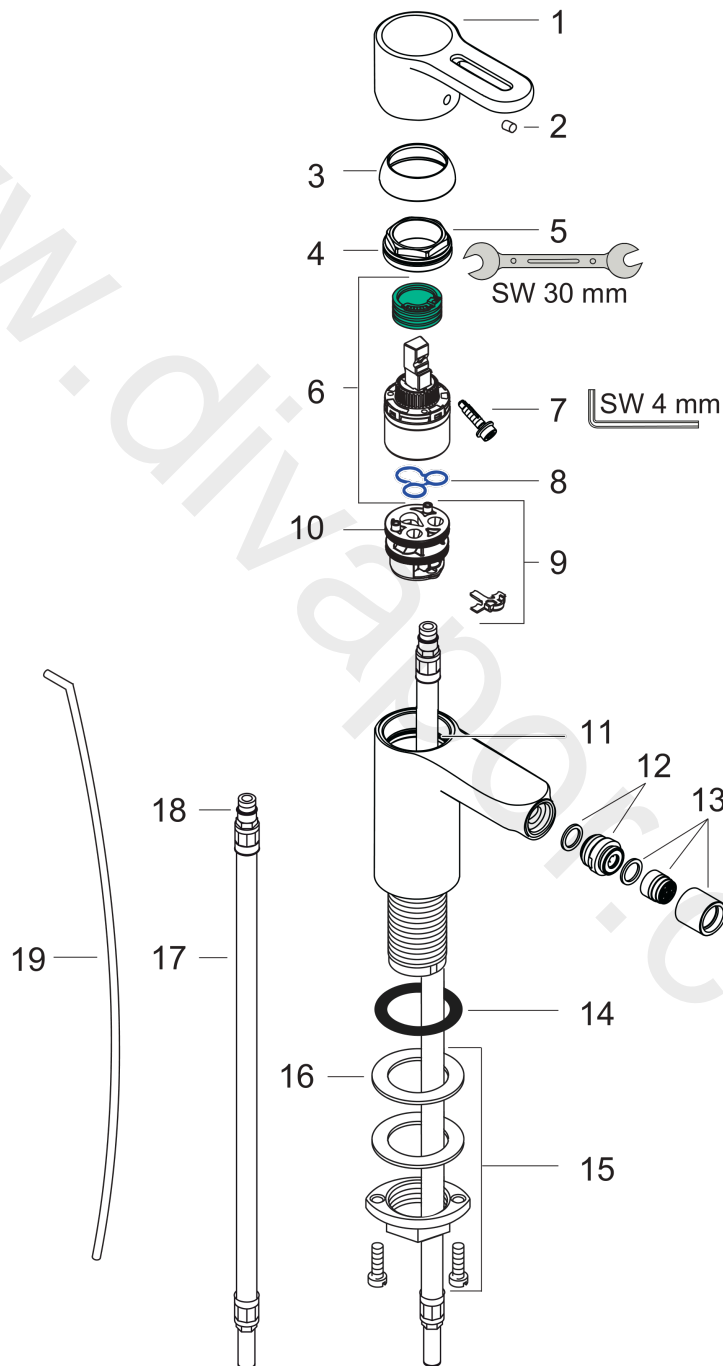

Metropol S
Single lever bidet mixer with pop-up waste set
 Surfaces: Article Number: **14262000**

Exploded Drawing

Year of production: **04/05 - 04/09**

Metropol S**Single lever bidet mixer with pop-up waste set**Surfaces: Article Number: **14262000****Spare part list**Year of production: **04/05 - 04/09**

Pos.	Description	Article Number	Price	PU
1	handle	14895000	£ 51,00	1
2	screw cover	96338000	£ 3,30	1
3	nut	97209000	£ 16,10	1
4	flange	97406000	£ 20,50	1
5	O-Ring 32x2	98193000	£ 3,30	1
6	cartridge, assy	92730000	£ 35,00	1
7	locking screw for handle	96059000	£ 9,00	1
8	seal	95008000	£ 9,00	1
9	adapter for cartridge	98750000	£ 13,30	1
10	O-Ring 30x2	98186000	£ 3,30	1
11	O-ring 35x2	92604000	£ 6,10	1
12	ball joint	97362000	£ 43,00	1
13	aerator laminar M16x1 (7 l/min)	97360000	£ 43,00	1
14	flat seal	98749000	£ 6,10	1
15	fixing set (Ø 32)	13961000	£ 25,00	1
16	lever collar	97548000	£ 3,30	1
17	connection hose 450 mm M8x0,75 G3/8	97206000	£ 35,00	1
18	O-ring 7x1,5	98422000	£ 3,30	1
19	pull rod	96657000	£ 13,30	1
a	pop up waste	94139000	£ 96,00	1
b	fixation extension 35 mm	13898000	£ 79,00	1