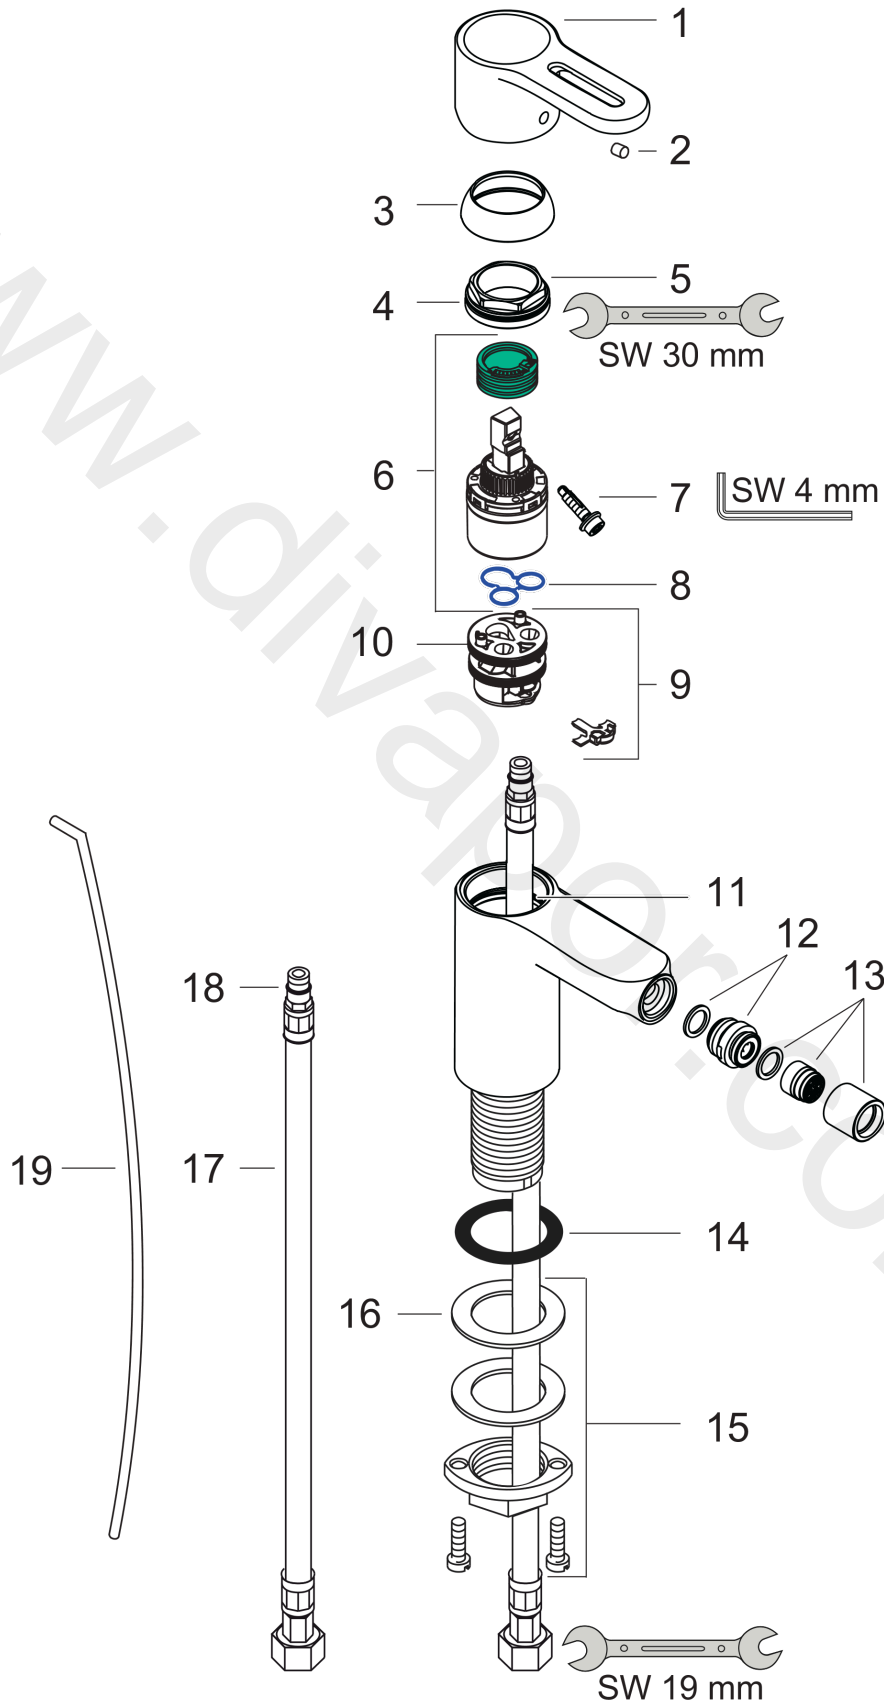

Metropol S
Single lever bidet mixer with pop-up waste set
 Surfaces: Article Number: 14262000

Exploded Drawing

Year of production: 10/10 - 12/14

Metropol S**Single lever bidet mixer with pop-up waste set**Surfaces: Article Number: **14262000****Spare part list**Year of production: **10/10 - 12/14**

| Pos. | Description | Article Number | Price | PU |
|------|-------------------------------------|----------------|---------|----|
| 1 | handle | 14895000 | £ 51,00 | 1 |
| 2 | screw cover | 96338000 | £ 3,30 | 1 |
| 3 | nut | 97209000 | £ 16,10 | 1 |
| 4 | flange | 97406000 | £ 20,50 | 1 |
| 5 | O-Ring 32x2 | 98193000 | £ 3,30 | 1 |
| 6 | cartridge, assy | 92730000 | £ 35,00 | 1 |
| 7 | locking screw for handle | 95140000 | £ 6,10 | 1 |
| 8 | seal | 95008000 | £ 9,00 | 1 |
| 9 | adapter for cartridge | 98750000 | £ 13,30 | 1 |
| 10 | O-Ring 30x2 | 98186000 | £ 3,30 | 1 |
| 11 | O-ring 35x2 | 92604000 | £ 6,10 | 1 |
| 12 | ball joint | 97362000 | £ 43,00 | 1 |
| 13 | aerator laminar M16x1 (7 l/min) | 97360000 | £ 43,00 | 1 |
| 14 | flat seal | 98749000 | £ 6,10 | 1 |
| 15 | fixing set (Ø 32) | 13961000 | £ 25,00 | 1 |
| 16 | lever collar | 97548000 | £ 3,30 | 1 |
| 17 | connection hose 450 mm M8x0,75 G3/8 | 97206000 | £ 35,00 | 1 |
| 18 | O-ring 7x1,5 | 98422000 | £ 3,30 | 1 |
| 19 | pull rod | 96657000 | £ 13,30 | 1 |
| a | pop up waste | 94139000 | £ 96,00 | 1 |
| b | fixation extension 35 mm | 13898000 | £ 79,00 | 1 |