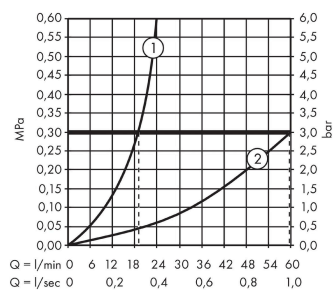

Ecomax
Bath thermostat for exposed installation
 Finish: n.a. Article Number: **14242000**

Description

product features

- thermostat cartridge
- temperature limitation adjustable
- non-return valve
- with silencer
- connection dimension: DN20
- wall-mounted
- centre distance: 150 mm
- dirt filter included

Technology

Product image

Scale drawing

Flowchart

- ① Shower outlet with 1B-resistance
- ② Tub outlet

Ecomax
Bath thermostat for exposed installation
 Finish: n.a. Article Number: **14242000**

Exploded Drawing

Year of production: >04/05

Ecomax
Bath thermostat for exposed installation
 Finish: n.a. Article Number: **14242000**

Spare part list

Year of production: >04/05

Pos.	Description	Article Number	Price	PU
1	handle for thermostat	97469000	£ 64,00	1
2	thermostat cartridge	96633000	£ 137,00	1
3	handle for shut off unit	97335000	£ 64,00	1
4	shut off unit with spindle DN20 (3/4")	92929000	£ 35,00	1
5	aerator cpl.	97163000	£ 25,00	1
6	diverter knob	96488000	£ 51,00	1
7	diverter fixing device	97211000	£ 3,30	1
8	selector assy	97164000	£ 79,00	1
9	connecting thread	97210000	£ 51,00	1
10	non return valve	96644000	£ 16,10	1
11	O-ring 28x1,5	98421000	£ 3,30	1
12	O-ring 15x2	98163000	£ 3,30	1
13	flow limiter	97510000	£ 13,30	1
14	filter packing	96922000	£ 9,00	1