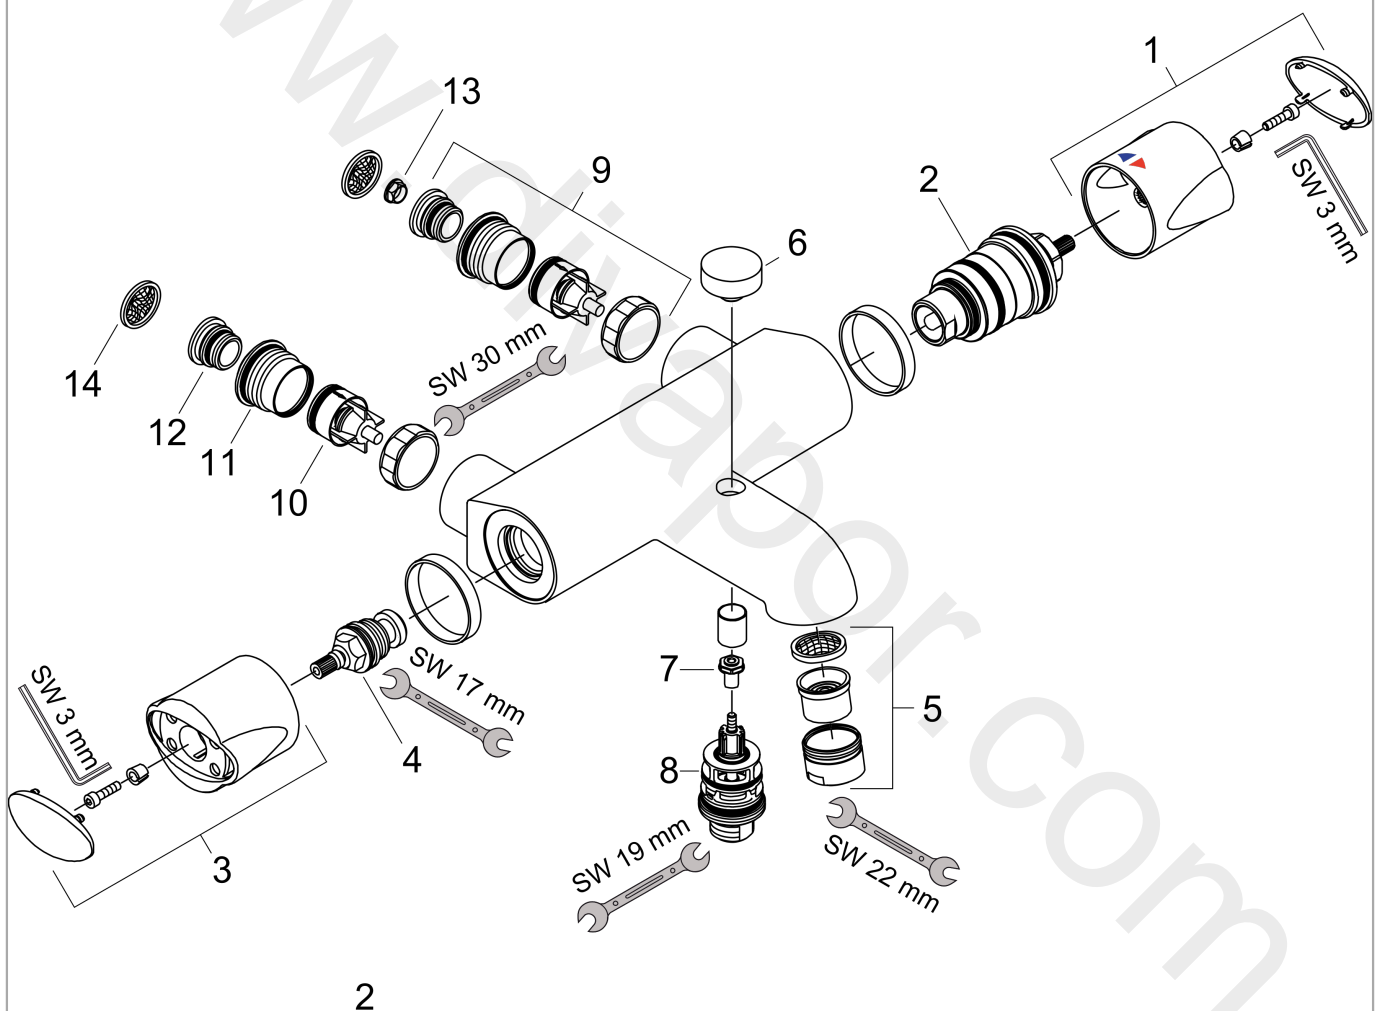

Ecomax
Bath thermostat for exposed installation
 Finish: n.a. Article Number: **14242000**

Description

product features

- thermostat cartridge
- temperature limitation adjustable
- non-return valve
- with silencer
- connection dimension: DN20
- wall-mounted
- centre distance: 150 mm
- dirt filter included

Technology

Product image

Scale drawing

Flowchart

- ① Shower outlet with 1B-resistance
- ② Tub outlet

Ecomax
Bath thermostat for exposed installation
 Finish: n.a. Article Number: **14242000**

Exploded Drawing

Year of production: >04/05

Ecomax
Bath thermostat for exposed installation
 Finish: n.a. Article Number: **14242000**

Spare part list

Year of production: >04/05

Pos.	Description	Article Number	Price	PU
1	handle for thermostat	97469000	£ 64,00	1
2	thermostat cartridge	96633000	£ 137,00	1
3	handle for shut off unit	97335000	£ 64,00	1
4	shut off unit with spindle DN20 (3/4")	92929000	£ 35,00	1
5	aerator cpl.	97163000	£ 25,00	1
6	diverter knob	96488000	£ 51,00	1
7	diverter fixing device	97211000	£ 3,30	1
8	selector assy	97164000	£ 79,00	1
9	connecting thread	97210000	£ 51,00	1
10	non return valve	96644000	£ 16,10	1
11	O-ring 28x1,5	98421000	£ 3,30	1
12	O-ring 15x2	98163000	£ 3,30	1
13	flow limiter	97510000	£ 13,30	1
14	filter packing	96922000	£ 9,00	1