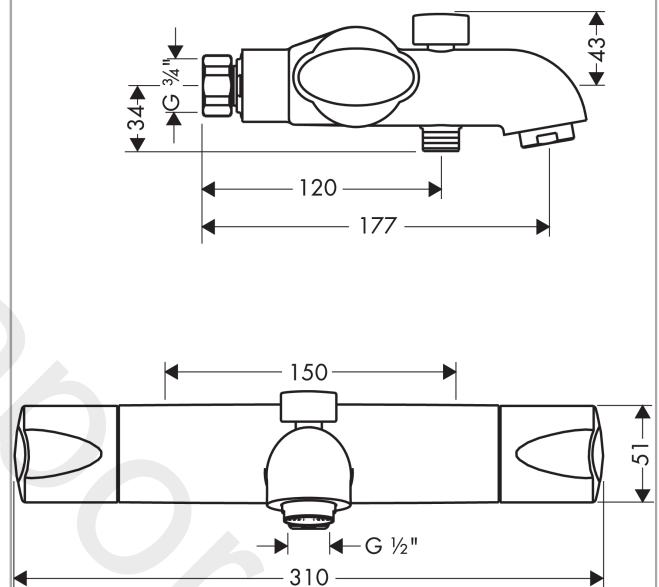

Ecomax
Bath thermostat for exposed installation
 Finish: n.a. Article Number: **14242000**

Description

product features

- thermostat cartridge
- temperature limitation adjustable
- non-return valve
- with silencer
- connection dimension: DN20
- wall-mounted
- centre distance: 150 mm
- dirt filter included

Technology

Product image

Scale drawing

Flowchart

- ① Shower outlet with 1B-resistance
- ② Tub outlet

Ecomax
Bath thermostat for exposed installation
 Finish: n.a. Article Number: **14242000**

Exploded Drawing

Year of production: >04/05

Ecomax
Bath thermostat for exposed installation
 Finish: n.a. Article Number: **14242000**

Spare part list

Year of production: >04/05

Pos.	Description	Article Number	Price	PU
1	handle for thermostat	97469000	£ 64,00	1
2	thermostat cartridge	96633000	£ 137,00	1
3	handle for shut off unit	97335000	£ 64,00	1
4	shut off unit with spindle DN20 (3/4")	92929000	£ 35,00	1
5	aerator cpl.	97163000	£ 25,00	1
6	diverter knob	96488000	£ 51,00	1
7	diverter fixing device	97211000	£ 3,30	1
8	selector assy	97164000	£ 79,00	1
9	connecting thread	97210000	£ 51,00	1
10	non return valve	96644000	£ 16,10	1
11	O-ring 28x1,5	98421000	£ 3,30	1
12	O-ring 15x2	98163000	£ 3,30	1
13	flow limiter	97510000	£ 13,30	1
14	filter packing	96922000	£ 9,00	1