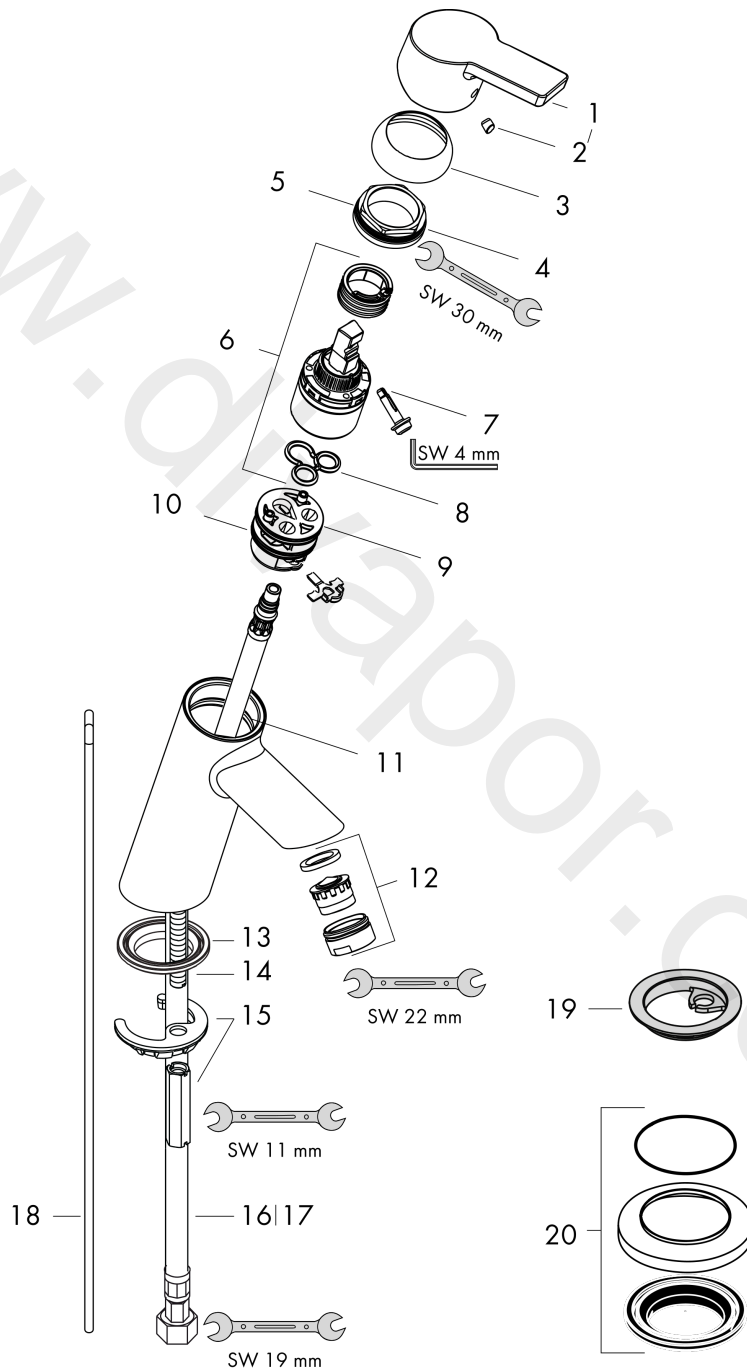

Status

Status M Single Lever Basin Mixer

Surfaces: Article Number: 14180000

Exploded Drawing

Year of production: 02/12 - 12/16

Status
Status M Single Lever Basin Mixer

 Surfaces: Article Number: **14180000**

Spare part list

 Year of production: **02/12 - 12/16**

Pos.	Description	Article Number	Price	PU
1	handle	95673000	£ 43,00	1
2	screw cover	96338000	£ 3,30	1
3	flange	97406000	£ 20,50	1
4	nut	97209000	£ 16,10	1
5	O-Ring 32x2	98193000	£ 3,30	1
6	cartridge, assy	92730000	£ 35,00	1
7	locking screw for handle	95140000	£ 6,10	1
8	seal	95008000	£ 9,00	1
9	adapter for cartridge	98750000	£ 13,30	1
10	O-Ring 30x2	98186000	£ 3,30	1
11	O-ring 35x2	92604000	£ 6,10	1
12	aerator swivelling M24x1 (5 l/min)	95928000	£ 35,00	1
13	seal Ø 42	98722000	£ 6,10	1
14	screw M8 x 68	97736000	£ 6,10	1
15	fixing set	96016000	£ 35,00	1
16	connection hose 450 mm M8x0,75 G3/8	97206000	£ 35,00	1
17	O-ring 7x1,5	98422000	£ 3,30	1
18	pull rod	96657000	£ 13,30	1
19	seal Ø 45	98996000	£ 9,00	1
20	compensation escutcheon	32799000	£ 40,00	1
a	pop up waste	94139000	£ 96,00	1