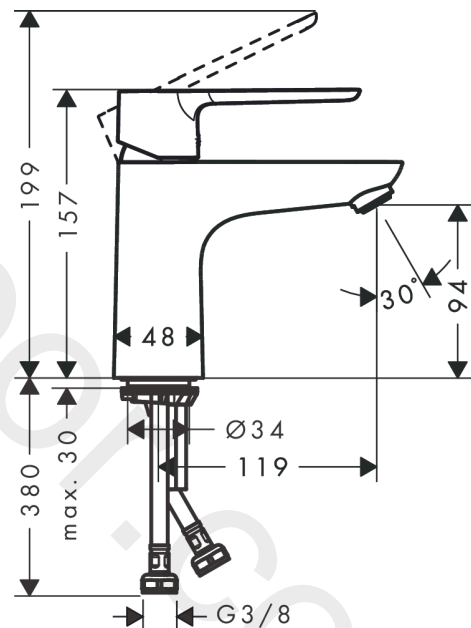

### product features

- ComfortZone 100
- projection: 119 mm
- spout height: 94 mm
- handle variant: lever handle
- spray type: normal spray
- maximum flow rate at 3 bar: 5 l/min
- ceramic cartridge
- temperature limitation adjustable
- suitable for continuous flow water heaters
- connection type: G 3/8 connections
- connection dimension: DN15
- cold water in basic handle position

## Scale drawing

**Spare part list**

Year of production: >06/21

Pos.	Description	Article Number	Price	PU
1	-	94223000	£ 64,00	1
2	screw cover	96338000	£ 3,30	1
3	flange	97406000	£ 20,50	1
4	nut	97209000	£ 16,10	1
5	O-Ring 32x2	98193000	£ 3,30	1
6	cartridge, assy	92730000	£ 35,00	1
7	locking screw for handle	95140000	£ 6,10	1
8	seal	95008000	£ 9,00	1
9	adapter for cartridge	98324000	£ 16,10	1
10	O-Ring 30x2	98186000	£ 3,30	1
11	O-ring 35x2	92604000	£ 6,10	1
12	aerator M24x1 (5 l/min)	13185000	£ 22,30	1
13	screw M8 x 68	97736000	£ 6,10	1
14	seal Ø 42	98722000	£ 6,10	1
15	fixing set	96016000	£ 35,00	1
16	connection hose 450 mm M8x0,75 G3/8	97206000	£ 35,00	1
17	O-ring 6,6x1,6	93019000	£ 3,30	1