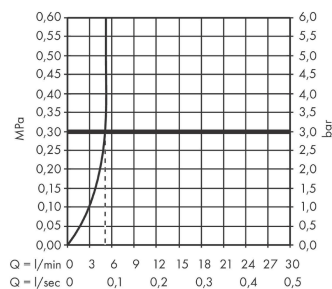

Tica
Single lever basin mixer 100 CoolStart without waste set
Finish: **Chrome** Article Number: **14178000**

Description

product features

- ComfortZone 100
- projection: 119 mm
- spout height: 94 mm
- handle variant: lever handle
- spray type: normal spray
- maximum flow rate at 3 bar: 5 l/min
- ceramic cartridge
- temperature limitation adjustable
- suitable for continuous flow water heaters
- connection type: G 3/8 connections
- connection dimension: DN15
- cold water in basic handle position

Technology

Certificates / Sustainability

Product image

Scale drawing

Flowchart