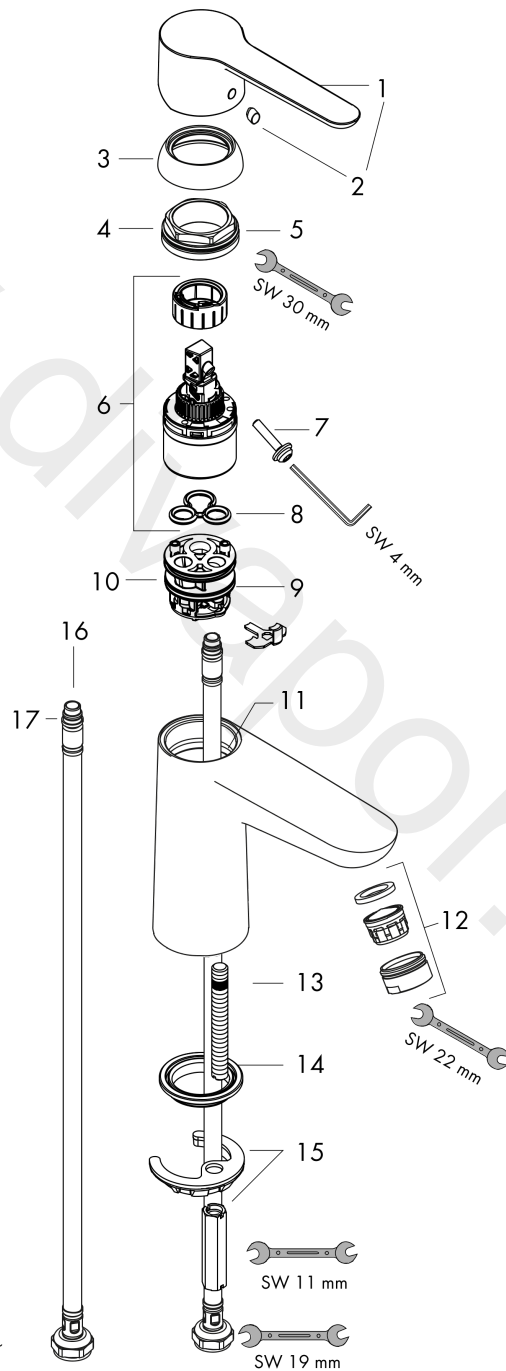

### product features

- ComfortZone 100
- projection: 119 mm
- spout height: 94 mm
- handle variant: lever handle
- spray type: normal spray
- maximum flow rate at 3 bar: 5 l/min
- ceramic cartridge
- temperature limitation adjustable
- suitable for continuous flow water heaters
- connection type: G 3/8 connections
- connection dimension: DN15
- cold water in basic handle position

## Scale drawing

## Flowchart

**Tica**  
**Single lever basin mixer 100 CoolStart without waste set**  
 Finish: **Chrome** Article Number: **14178000**

**Exploded Drawing**

Year of production: >06/21

**Tica**  
**Single lever basin mixer 100 CoolStart without waste set**  
 Finish: **Chrome** Article Number: **14178000**

**Spare part list**

Year of production: >06/21

Pos.	Description	Article Number	Price	PU
1	-	94223000	£ 64,00	1
2	screw cover	96338000	£ 3,30	1
3	flange	97406000	£ 20,50	1
4	nut	97209000	£ 16,10	1
5	O-Ring 32x2	98193000	£ 3,30	1
6	cartridge, assy	92730000	£ 35,00	1
7	locking screw for handle	95140000	£ 6,10	1
8	seal	95008000	£ 9,00	1
9	adapter for cartridge	98324000	£ 16,10	1
10	O-Ring 30x2	98186000	£ 3,30	1
11	O-ring 35x2	92604000	£ 6,10	1
12	aerator M24x1 (5 l/min)	13185000	£ 22,30	1
13	screw M8 x 68	97736000	£ 6,10	1
14	seal Ø 42	98722000	£ 6,10	1
15	fixing set	96016000	£ 35,00	1
16	connection hose 450 mm M8x0,75 G3/8	97206000	£ 35,00	1
17	O-ring 6,6x1,6	93019000	£ 3,30	1