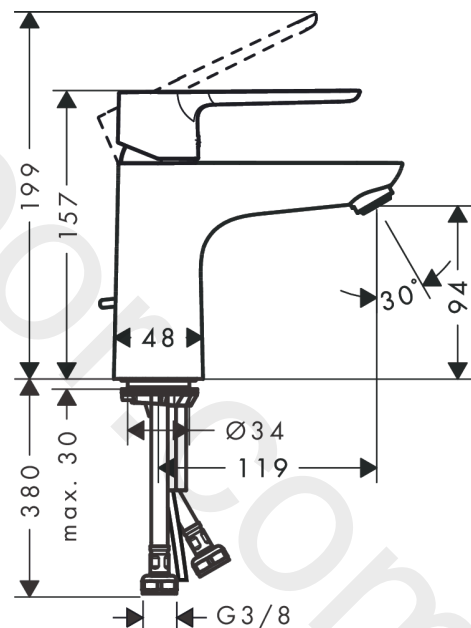

Scale drawing