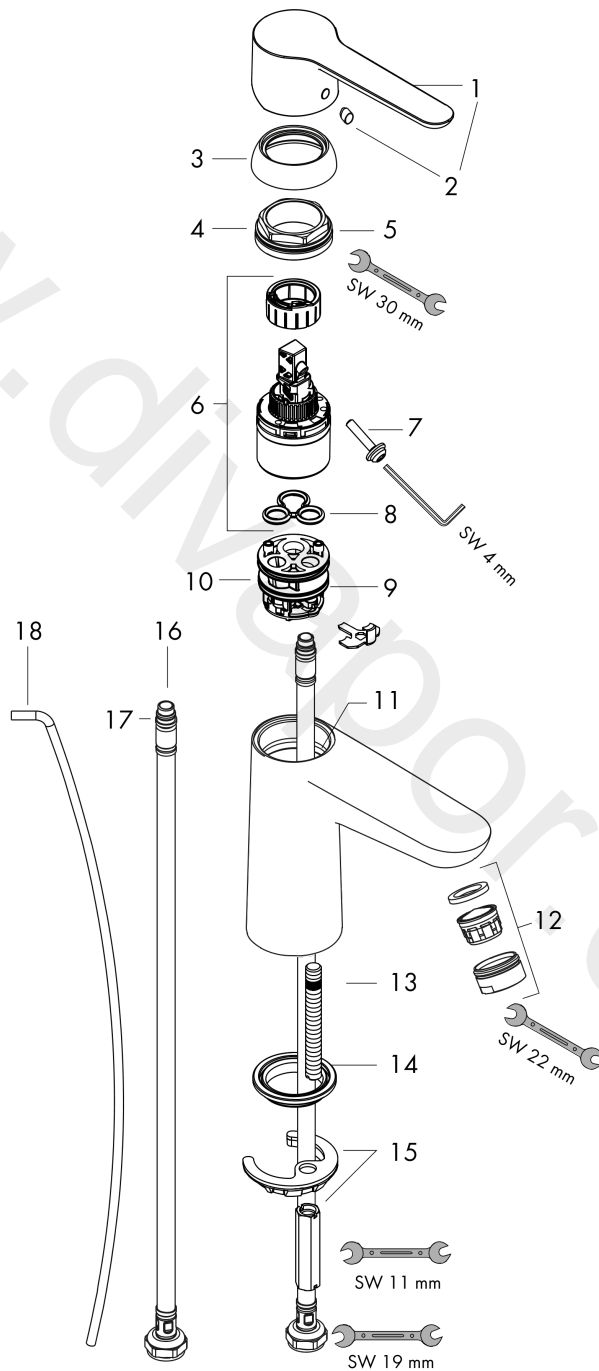

Tica
Single lever basin mixer 100 CoolStart with pop-up waste set
Finish: **Chrome** Article Number: **14177000**

Exploded Drawing

Year of production: >06/21

Tica
Single lever basin mixer 100 CoolStart with pop-up waste set
Finish: **Chrome** Article Number: **14177000**

Spare part list

Year of production: >06/21

Pos.	Description	Article Number	Price	PU
1	-	94223000	£ 64,00	1
2	screw cover	96338000	£ 3,30	1
3	flange	97406000	£ 20,50	1
4	nut	97209000	£ 16,10	1
5	O-Ring 32x2	98193000	£ 3,30	1
6	cartridge, assy	92730000	£ 35,00	1
7	locking screw for handle	95140000	£ 6,10	1
8	seal	95008000	£ 9,00	1
9	adapter for cartridge	98324000	£ 16,10	1
10	O-Ring 30x2	98186000	£ 3,30	1
11	O-ring 35x2	92604000	£ 6,10	1
12	aerator M24x1 (5 l/min)	13185000	£ 22,30	1
13	screw M8 x 68	97736000	£ 6,10	1
14	seal Ø 42	98722000	£ 6,10	1
15	fixing set	96016000	£ 35,00	1
16	connection hose 450 mm M8x0,75 G3/8	97206000	£ 35,00	1
17	O-ring 6,6x1,6	93019000	£ 3,30	1
18	pull rod	96657000	£ 13,30	1
a	pop up waste	94139000	£ 96,00	1