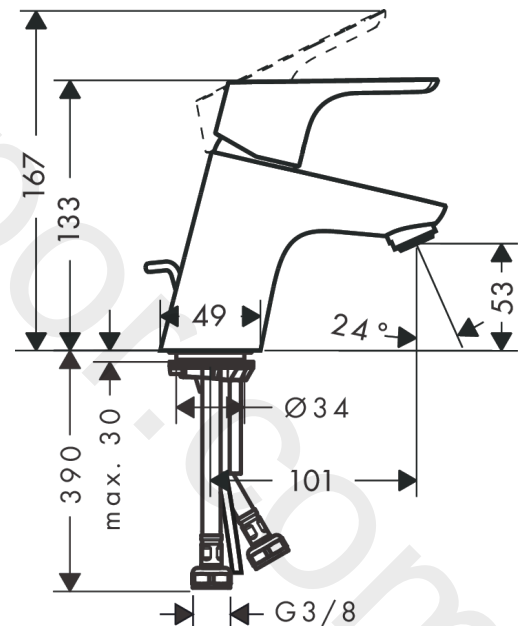

Scale drawing