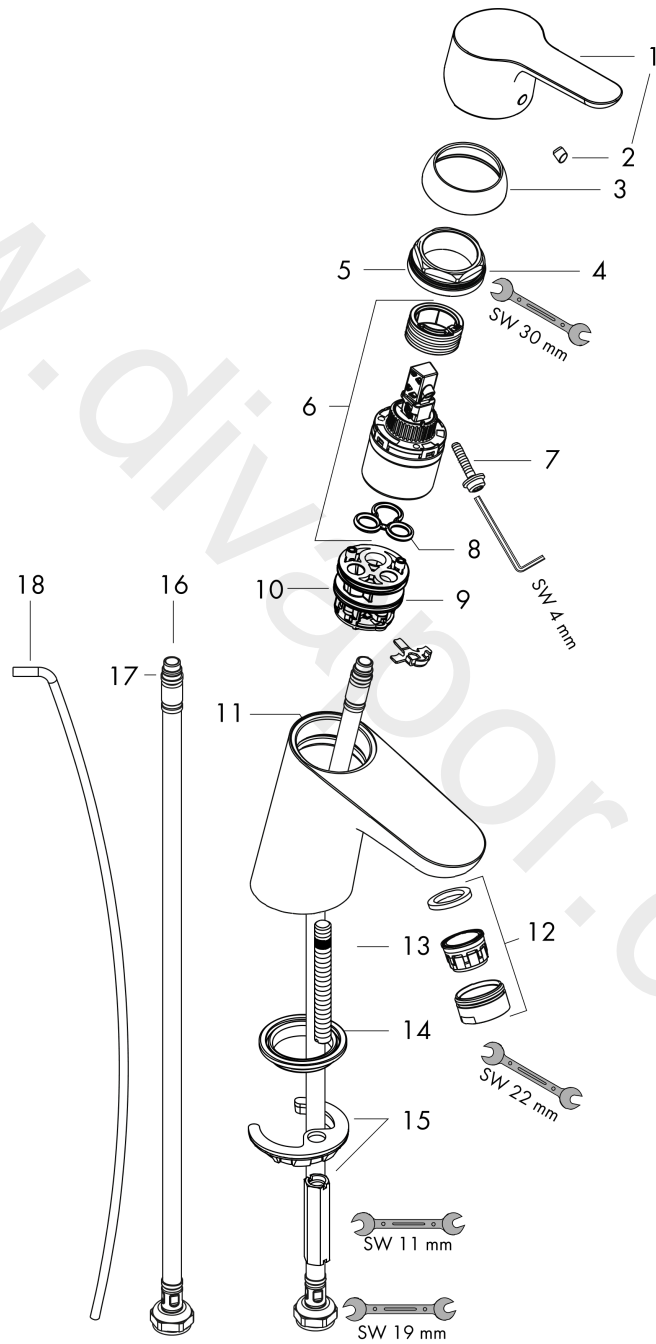

Tica
Single lever basin mixer 70 CoolStart with pop-up waste set
Finish: **Chrome** Article Number: **14176000**

Exploded Drawing

Year of production: >05/21

Tica
Single lever basin mixer 70 CoolStart with pop-up waste set
Finish: **Chrome** Article Number: **14176000**

Spare part list

Year of production: >05/21

Pos.	Description	Article Number	Price	PU
1	-	94224000	£ 64,00	1
2	screw cover	96338000	£ 3,30	1
3	flange	97406000	£ 20,50	1
4	nut	97209000	£ 16,10	1
5	O-Ring 32x2	98193000	£ 3,30	1
6	cartridge, assy	92730000	£ 35,00	1
7	locking screw for handle	95140000	£ 6,10	1
8	seal	95008000	£ 9,00	1
9	adapter for cartridge	98324000	£ 16,10	1
10	O-Ring 30x2	98186000	£ 3,30	1
11	O-ring 35x2	92604000	£ 6,10	1
12	aerator M24x1 (5 l/min)	13185000	£ 22,30	1
13	screw M8 x 68	97736000	£ 6,10	1
14	seal Ø 42	98722000	£ 6,10	1
15	fixing set	96016000	£ 35,00	1
16	connection hose 450 mm M8x0,75 G3/8	97206000	£ 35,00	1
17	O-ring 6,6x1,6	93019000	£ 3,30	1
18	pull rod	96657000	£ 13,30	1
a	pop up waste	94139000	£ 96,00	1