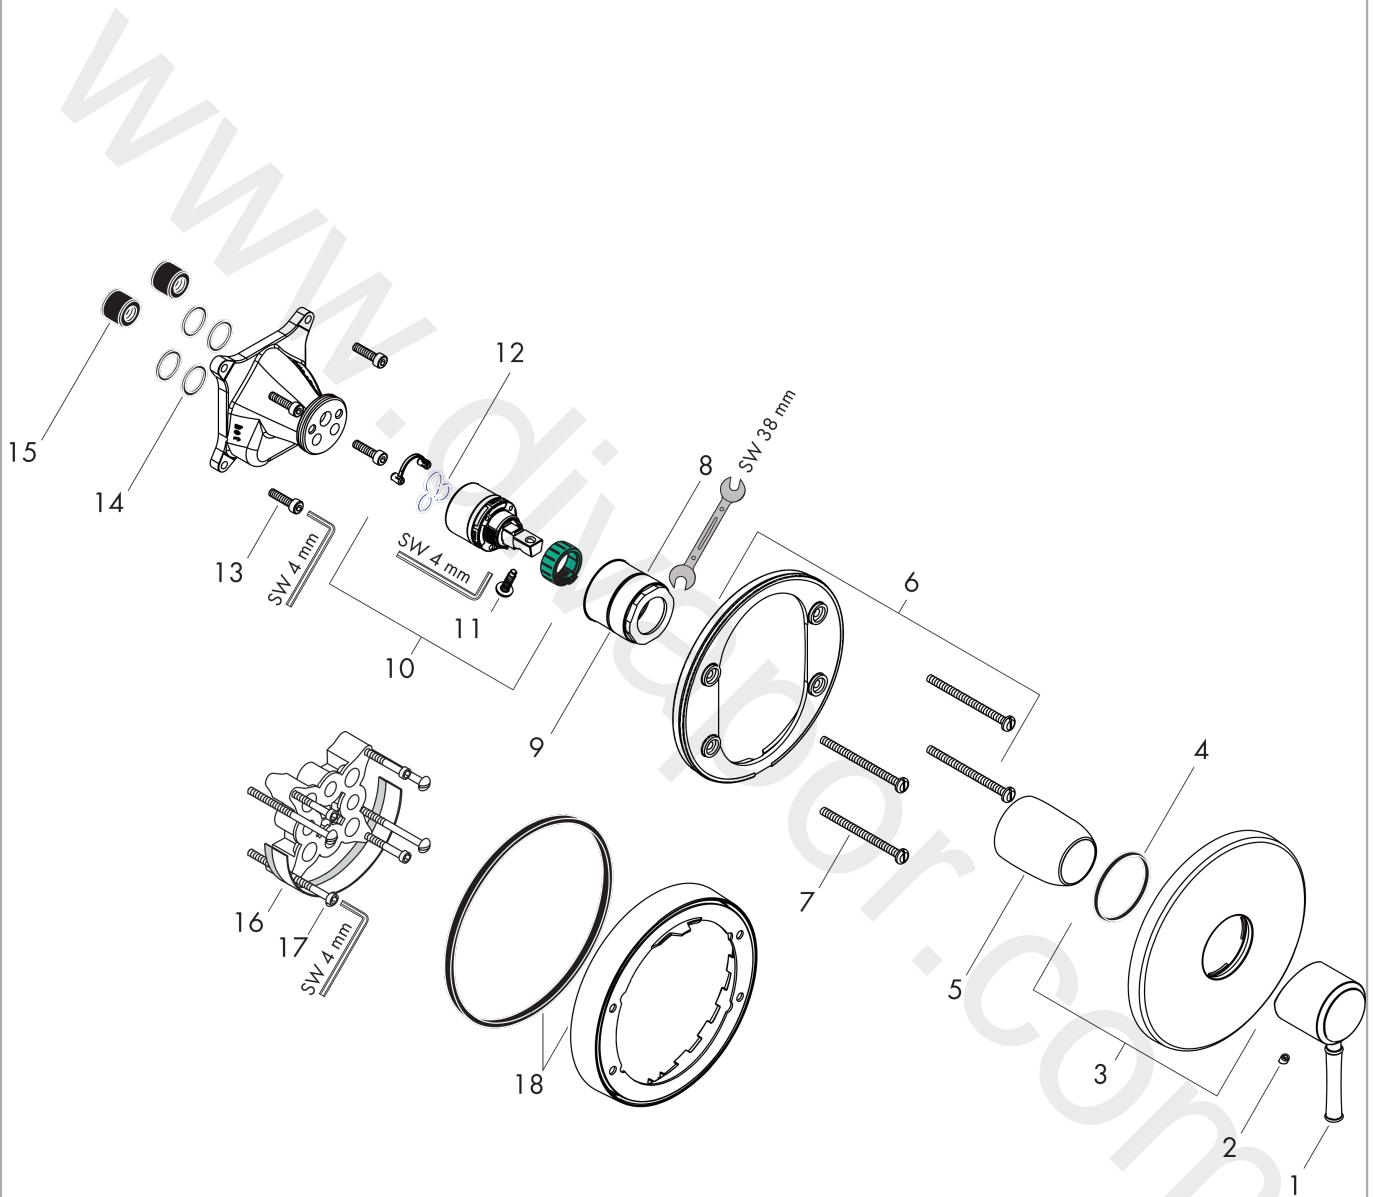

Talis Classic
Single lever shower mixer for concealed installation
 Surfaces: Article Number: **14165000**

Exploded Drawing

Year of production: **04/08 - 12/16**

Talis Classic
Single lever shower mixer for concealed installation
 Surfaces: Article Number: **14165000**

Spare part list

Year of production: **04/08 - 12/16**

Pos.	Description	Article Number	Price	PU
1	handle	14193000	£ 35,00	1
2	screw cover	96338000	£ 3,30	1
3	escutcheon Ø 150 mm	98792000	£ 64,00	1
4	O-ring 43x3	98418000	£ 3,30	1
5	sleeve	98790000	£ 35,00	1
6	holder for escutcheon	98793000	£ 43,00	1
7	set of fixing screws	96454000	£ 9,00	1
8	nut	98796000	£ 43,00	1
9	O-ring 39x1,5	98400000	£ 3,30	1
10	cartridge, assy	92730000	£ 35,00	1
11	seal	95008000	£ 9,00	1
12	locking screw for handle	96059000	£ 9,00	1
13	set of screws	96525000	£ 9,00	1
14	O-ring 16x2	98133000	£ 3,30	1
15	noise reduction	94073000	£ 25,00	1
16	extension 25 mm	13595000	£ 75,00	1
17	set of fixing screws	97747000	£ 3,30	1
18	extension 22 mm (Ø 150 mm)	13597000	£ 72,00	1
a	concealed item	01800180	£ 163,00	1
b	conversion kit to escutcheon Ø 170 mm (shower mixer)	95355000	£ 96,00	1