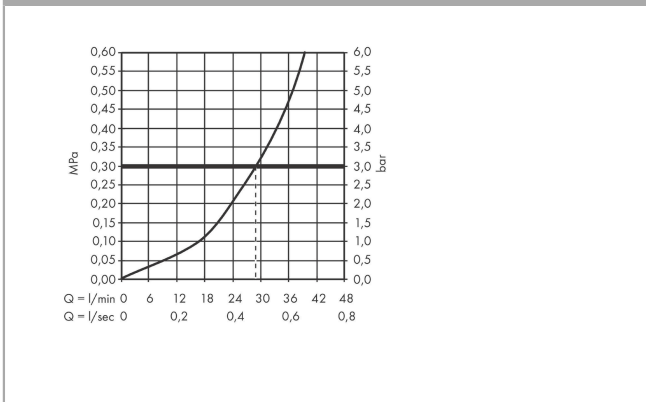

Talis Classic
Single lever shower mixer for concealed installation
 Finish: **Chrome** Article Number: **14165000**

Description

product features

- 1 function
- maximum flow rate at 3 bar: 29,3 l/min
- ceramic cartridge
- temperature limitation adjustable
- min. operating pressure: 1 bar
- max. operating pressure: 10 bar
- connection type: basic set
- WRAS 1905003

Product image

Scale drawing

Flowchart

Talis Classic
Single lever shower mixer for concealed installation
 Finish: **Chrome** Article Number: **14165000**

Exploded Drawing

Year of production: >10/19

Talis Classic
Single lever shower mixer for concealed installation
 Finish: **Chrome** Article Number: **14165000**