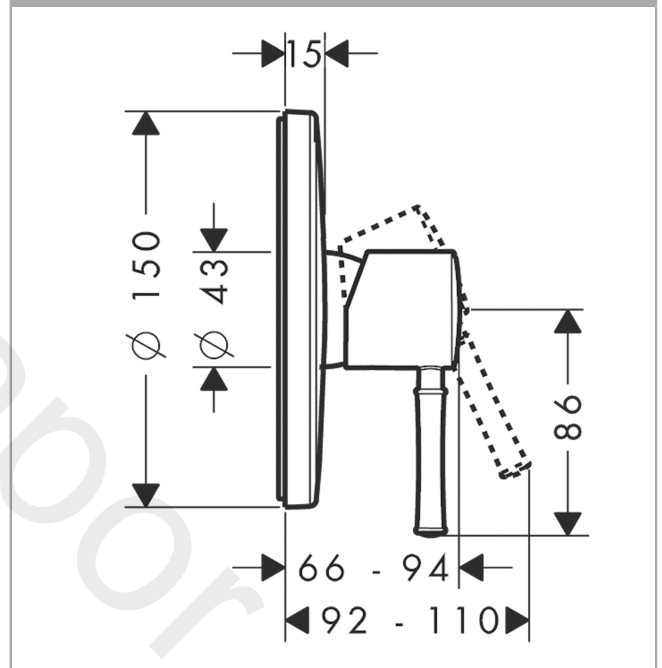

Talis Classic
Single lever shower mixer for concealed installation
 Finish: **Chrome** Article Number: **14165000**

Description

product features

- 1 function
- maximum flow rate at 3 bar: 29,3 l/min
- ceramic cartridge
- temperature limitation adjustable
- min. operating pressure: 1 bar
- max. operating pressure: 10 bar
- connection type: basic set
- WRAS 1905003

Product image

Scale drawing

Flowchart

Talis Classic
Single lever shower mixer for concealed installation
 Finish: **Chrome** Article Number: **14165000**

Exploded Drawing

Year of production: >10/19

Talis Classic
Single lever shower mixer for concealed installation
 Finish: **Chrome** Article Number: **14165000**

Spare part list

Year of production: >10/19

Pos.	Description	Article Number	Price	PU
1	handle	14193000	£ 35,00	1
2	screw cover	96338000	£ 3,30	1
3	escutcheon Ø 150 mm	98792000	£ 64,00	1
4	O-ring 43x3	98418000	£ 3,30	1
5	sleeve	98790000	£ 35,00	1
6	holder for escutcheon	98793000	£ 43,00	1
7	set of fixing screws	96454000	£ 9,00	1
8	nut	98796000	£ 43,00	1
9	O-ring 30x1,5	98433000	£ 3,30	1
10	O-ring 39x1,5	98400000	£ 3,30	1
11	cartridge, assy	92730000	£ 35,00	1
12	locking screw for handle	96059000	£ 9,00	1
13	seal	95008000	£ 9,00	1
14	set of screws	96525000	£ 9,00	1
15	O-ring 16x2	98133000	£ 3,30	1
16	O-Ring 22x2	98185000	£ 3,30	1
17	flow limiter (22 l/min)	95884000	£ 13,30	1
18	noise reduction	96429000	£ 6,10	1
19	extension 25 mm	13595000	£ 75,00	1
20	set of fixing screws	97747000	£ 3,30	1
21	extension 22 mm (Ø 150 mm)	13597000	£ 72,00	1
a	concealed item	01800180	£ 163,00	1
b	fixation set	96615000	£ 59,00	1