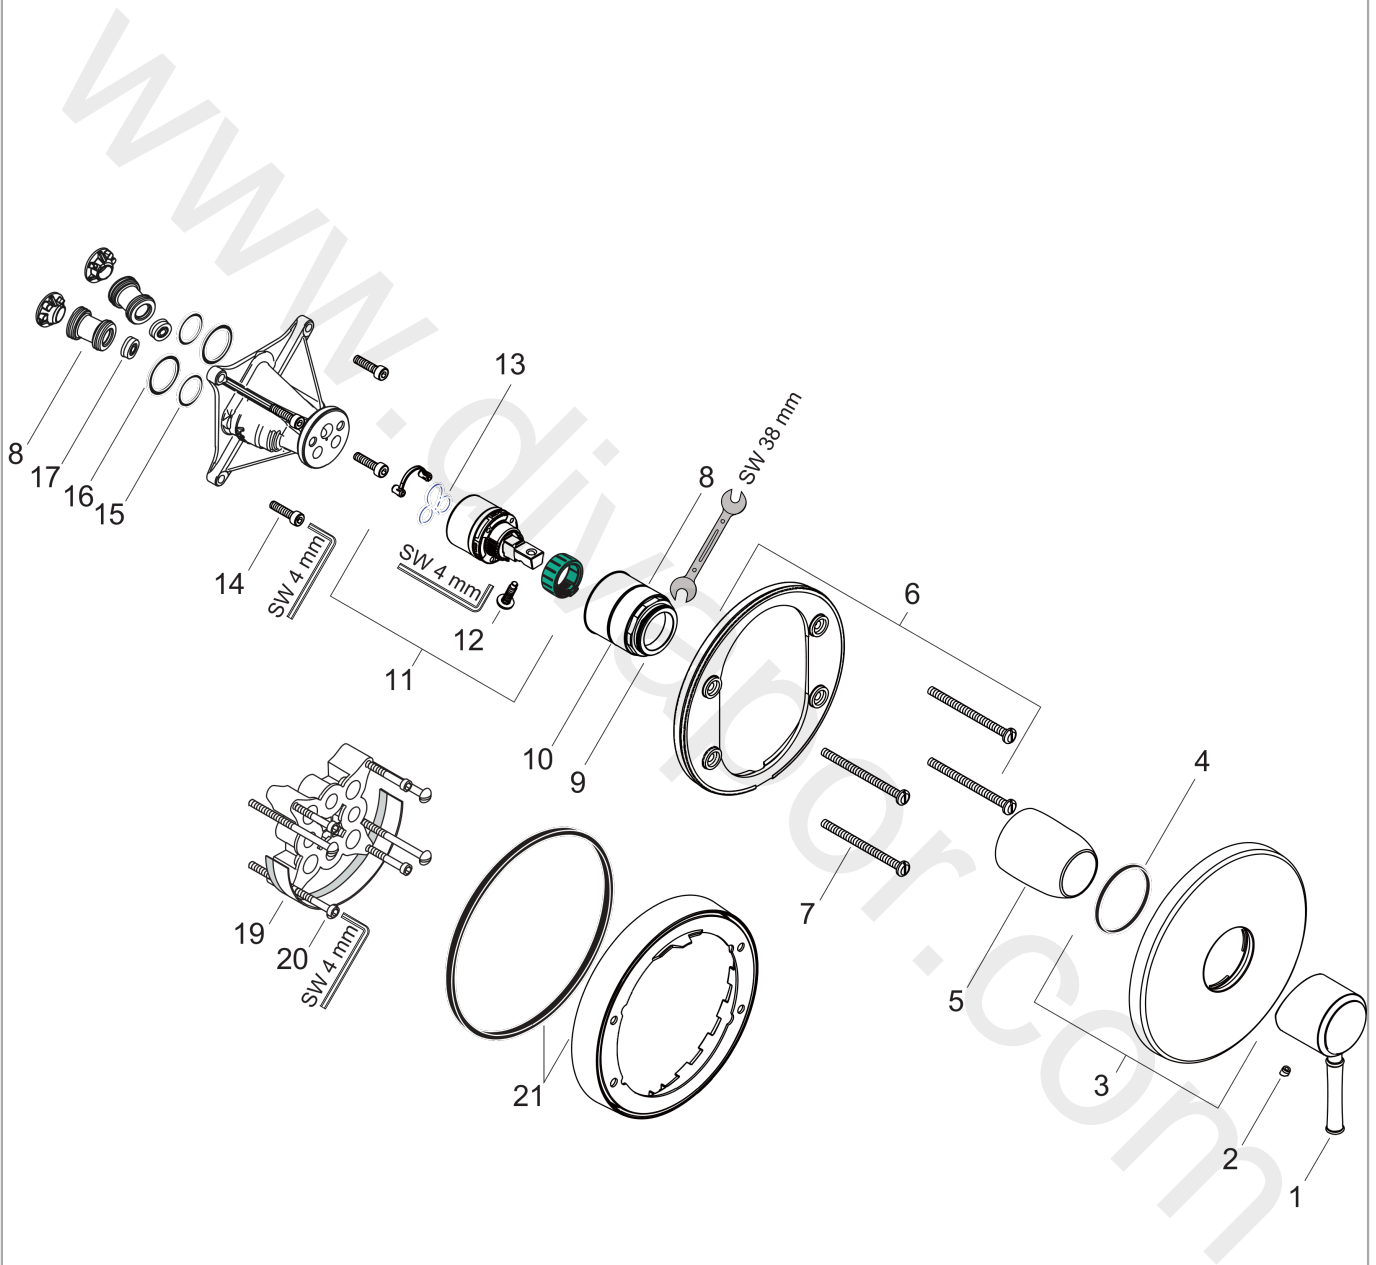

Talis Classic
Single lever shower mixer for concealed installation
 Finish: **Chrome** Article Number: **14165000**

Description

product features

- 1 function
- maximum flow rate at 3 bar: 29,3 l/min
- ceramic cartridge
- temperature limitation adjustable
- min. operating pressure: 1 bar
- max. operating pressure: 10 bar
- connection type: basic set
- WRAS 1905003

Product image

Scale drawing

Flowchart

Talis Classic
Single lever shower mixer for concealed installation
 Finish: **Chrome** Article Number: **14165000**

Exploded Drawing

Year of production: >10/19

Talis Classic
Single lever shower mixer for concealed installation
 Finish: **Chrome** Article Number: **14165000**

Spare part list

Year of production: >10/19

Pos.	Description	Article Number	Price	PU
1	handle	14193000	£ 35,00	1
2	screw cover	96338000	£ 3,30	1
3	escutcheon Ø 150 mm	98792000	£ 64,00	1
4	O-ring 43x3	98418000	£ 3,30	1
5	sleeve	98790000	£ 35,00	1
6	holder for escutcheon	98793000	£ 43,00	1
7	set of fixing screws	96454000	£ 9,00	1
8	nut	98796000	£ 43,00	1
9	O-ring 30x1,5	98433000	£ 3,30	1
10	O-ring 39x1,5	98400000	£ 3,30	1
11	cartridge, assy	92730000	£ 35,00	1
12	locking screw for handle	96059000	£ 9,00	1
13	seal	95008000	£ 9,00	1
14	set of screws	96525000	£ 9,00	1
15	O-ring 16x2	98133000	£ 3,30	1
16	O-Ring 22x2	98185000	£ 3,30	1
17	flow limiter (22 l/min)	95884000	£ 13,30	1
18	noise reduction	96429000	£ 6,10	1
19	extension 25 mm	13595000	£ 75,00	1
20	set of fixing screws	97747000	£ 3,30	1
21	extension 22 mm (Ø 150 mm)	13597000	£ 72,00	1
a	concealed item	01800180	£ 163,00	1
b	fixation set	96615000	£ 59,00	1