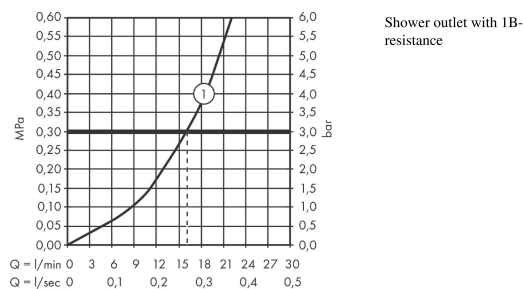

Talis Classic
Single lever shower mixer for exposed installation
 Finish: **Chrome** Article Number: **14161000**

Description

product features

- 1 function
- centre distance: 150 ± 12 mm
- flow rate of hand shower at 3 bar: 16 l/min
- ceramic cartridge
- temperature limitation adjustable
- non-return valve
- with silencer
- hose connection DN15
- connection dimension: DN15
- min. operating pressure: 1 bar
- max. operating pressure: 10 bar
- connection type: s-shaped connections

Article Details

Price excl. VAT 370,83 £

Product image

Scale drawing

Flowchart

Talis Classic
Single lever shower mixer for exposed installation
 Finish: **Chrome** Article Number: **14161000**

Exploded Drawing