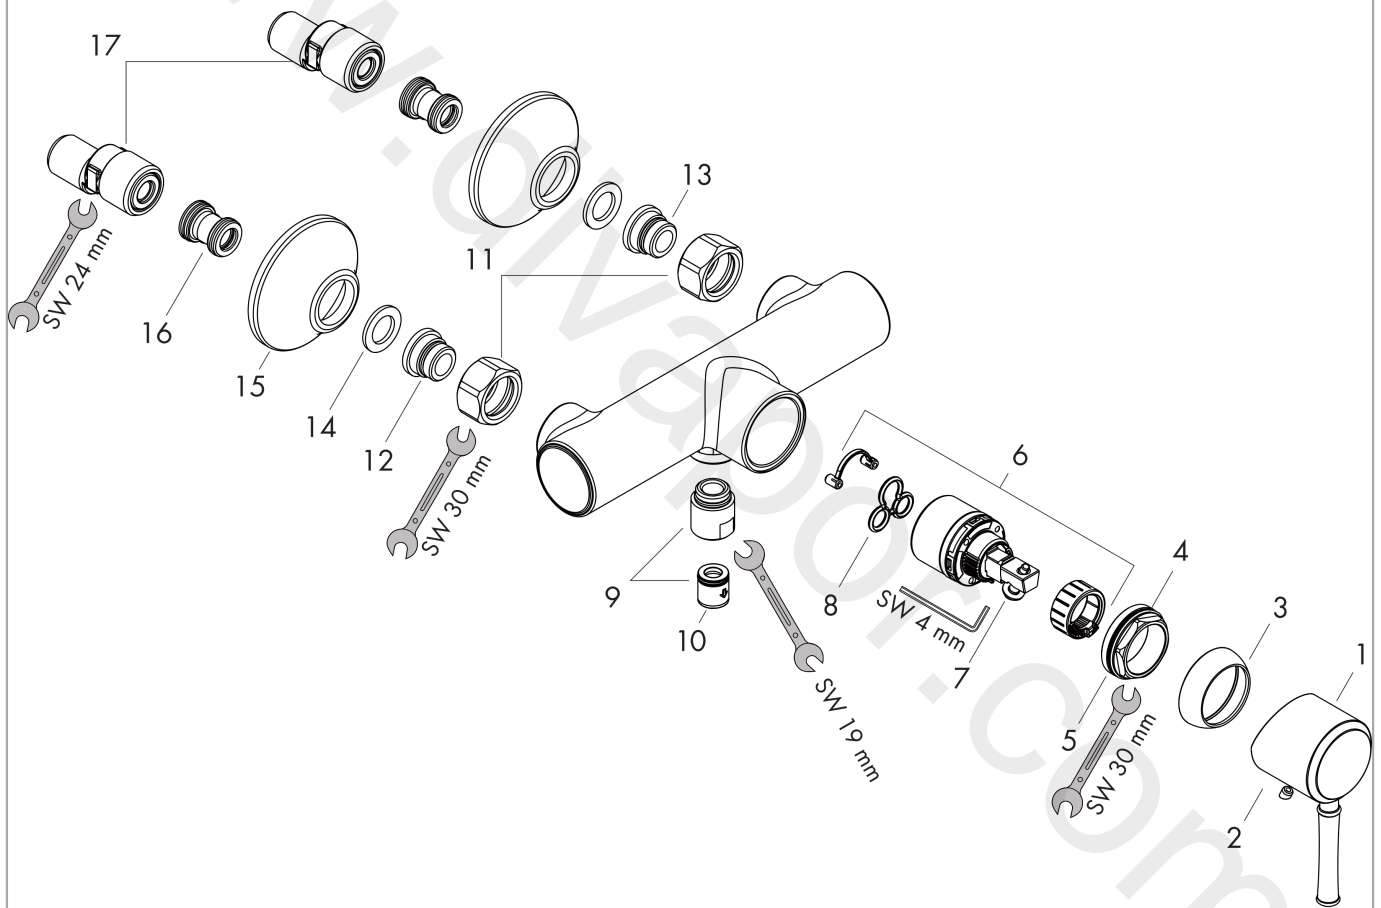

Talis Classic
Single lever shower mixer for exposed installation
 Finish: **Chrome** Article Number: **14161000**

Description

product features

- 1 function
- centre distance: 150 ± 12 mm
- flow rate of hand shower at 3 bar: 16 l/min
- ceramic cartridge
- temperature limitation adjustable
- non-return valve
- with silencer
- hose connection DN15
- connection dimension: DN15
- min. operating pressure: 1 bar
- max. operating pressure: 10 bar
- connection type: s-shaped connections

Article Details

Price excl. VAT 370,83 £

Product image

Scale drawing

Flowchart

Talis Classic
Single lever shower mixer for exposed installation
 Finish: **Chrome** Article Number: **14161000**

Exploded Drawing

Year of production: >04/08

Talis Classic
Single lever shower mixer for exposed installation
 Finish: **Chrome** Article Number: **14161000**

Spare part list

Year of production: >04/08

Pos.	Description	Article Number	Price	PU
1	handle	14193000	£ 35,00	1
2	screw cover	96338000	£ 3,30	1
3	flange	97406000	£ 20,50	1
4	nut	97209000	£ 16,10	1
5	O-Ring 32x2	98193000	£ 3,30	1
6	cartridge, assy	92730000	£ 35,00	1
7	locking screw for handle	95140000	£ 6,10	1
8	seal	95008000	£ 9,00	1
9	Hose Connection	96044000	£ 25,00	1
10	set of non return valves DW 15	94074000	£ 16,10	1
11	set of nuts	96157000	£ 35,00	1
12	connecting thread	97220000	£ 16,10	1
13	O-ring 15x2	98163000	£ 3,30	1
14	filter packing	96922000	£ 9,00	1
15	escutcheon Ø 70 mm	96346000	£ 20,50	1
16	noise reduction	96429000	£ 6,10	1
17	set of S-unions (±12 mm)	94140000	£ 51,00	1
a	set of S-unions (±32 mm)	98592000	£ 43,00	1