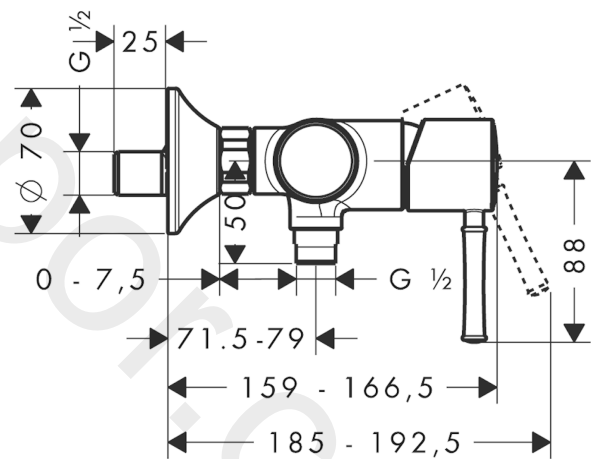

Talis Classic
Single lever shower mixer for exposed installation
 Finish: **Chrome** Article Number: **14161000**

Description

product features

- 1 function
- centre distance: 150 ± 12 mm
- flow rate of hand shower at 3 bar: 16 l/min
- ceramic cartridge
- temperature limitation adjustable
- non-return valve
- with silencer
- hose connection DN15
- connection dimension: DN15
- min. operating pressure: 1 bar
- max. operating pressure: 10 bar
- connection type: s-shaped connections

Article Details

Price excl. VAT 370,83 £

Product image

Scale drawing

Flowchart

Talis Classic
Single lever shower mixer for exposed installation
 Finish: **Chrome** Article Number: **14161000**

Exploded Drawing

Year of production: >04/08

Talis Classic
Single lever shower mixer for exposed installation
 Finish: **Chrome** Article Number: **14161000**

Spare part list

Year of production: >04/08

Pos.	Description	Article Number	Price	PU
1	handle	14193000	£ 35,00	1
2	screw cover	96338000	£ 3,30	1
3	flange	97406000	£ 20,50	1
4	nut	97209000	£ 16,10	1
5	O-Ring 32x2	98193000	£ 3,30	1
6	cartridge, assy	92730000	£ 35,00	1
7	locking screw for handle	95140000	£ 6,10	1
8	seal	95008000	£ 9,00	1
9	Hose Connection	96044000	£ 25,00	1
10	set of non return valves DW 15	94074000	£ 16,10	1
11	set of nuts	96157000	£ 35,00	1
12	connecting thread	97220000	£ 16,10	1
13	O-ring 15x2	98163000	£ 3,30	1
14	filter packing	96922000	£ 9,00	1
15	escutcheon Ø 70 mm	96346000	£ 20,50	1
16	noise reduction	96429000	£ 6,10	1
17	set of S-unions (±12 mm)	94140000	£ 51,00	1
a	set of S-unions (±32 mm)	98592000	£ 43,00	1