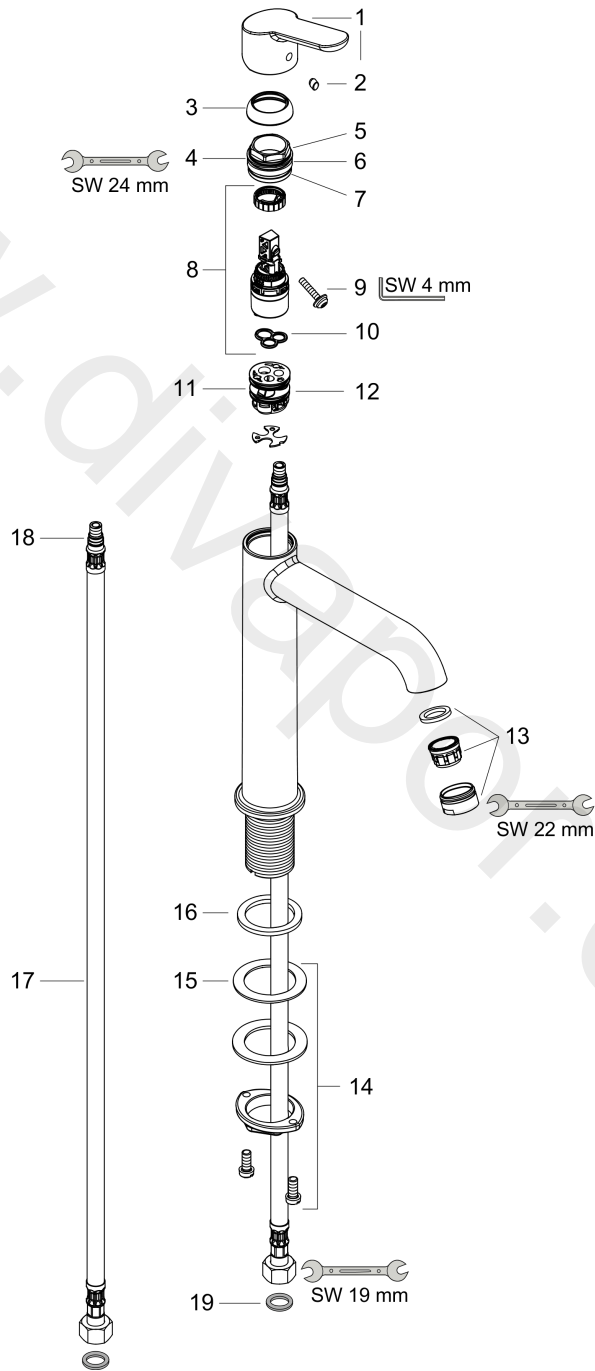

Sportive
Sportive L Single Lever Basin Mixer
 Surfaces: Article Number: **14150000**

Exploded Drawing

Year of production: **02/12 - 12/16**

Sportive
Sportive L Single Lever Basin Mixer
 Surfaces: Article Number: **14150000**

Spare part list

Year of production: 02/12 - 12/16

Pos.	Description	Article Number	Price	PU
1	handle	95955000	-	1
2	screw cover	96338000	£ 3,30	1
3	flange	98863000	£ 51,00	1
4	nut	98864000	£ 43,00	1
5	O-Ring 22x2	98185000	£ 3,30	1
6	O-ring 28x1,5	98421000	£ 3,30	1
7	O-ring 25x1,5	98146000	£ 3,30	1
8	cartridge, assy	97685000	£ 64,00	1
9	locking screw for handle	95140000	£ 6,10	1
10	seal	98865000	£ 35,00	1
11	adapter for cartridge	98866000	£ 35,00	1
12	O-Ring 23x2,5	98183000	£ 3,30	1
13	aerator swivelling M24x1 (5 l/min)	95928000	£ 35,00	1
14	fixing set (Ø 32)	13961000	£ 25,00	1
15	lever collar	97548000	£ 3,30	1
16	flat seal	98749000	£ 6,10	1
17	connection hose 600 mm M8x0,75 G3/8	96556000	£ 25,00	1
18	O-ring 7x1,5	98422000	£ 3,30	1
19	sealing set	95581000	£ 6,10	1
a	fixation extension 35 mm	13898000	£ 79,00	1