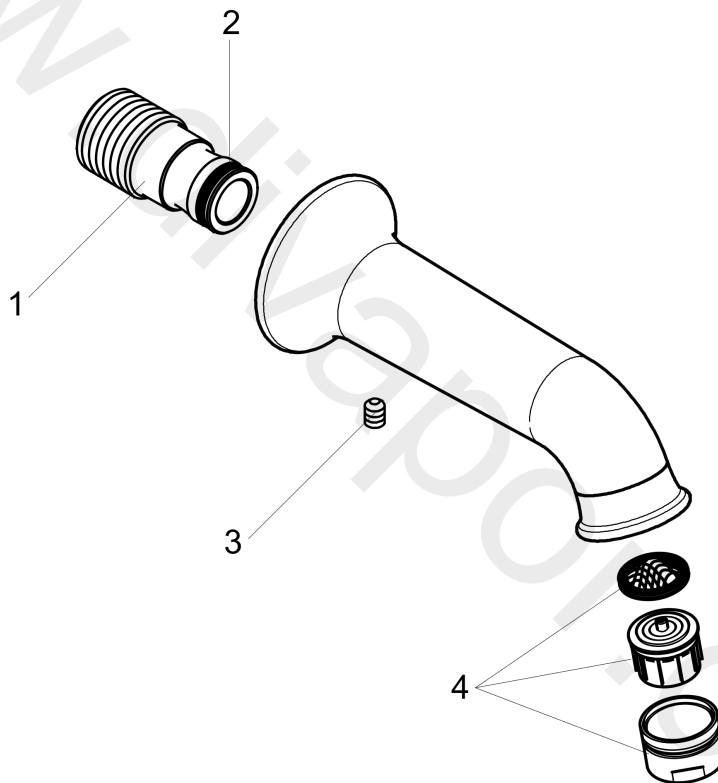

**Talis Classic
Bath spout**Finish: **Polished Nickel** Article Number: **14148831****Description****product features**

- wall-mounted
- spray type: normal spray

Product image

Talis Classic
Bath spout
 Finish: **Polished Nickel** Article Number: **14148831**

Exploded Drawing

Year of production: >08/18

Talis Classic**Bath spout**Finish: **Polished Nickel** Article Number: **14148831****Spare part list**

Year of production: >08/18

Pos.	Description	Article Number	Price	PU
1	connecting thread	96472001	£ 20,50	1
2	O-ring 16x2,5	98134000	£ 3,30	1
3	hollow set screw M6x8	97810000	£ 3,30	1
4	aerator M24x1 (25 l/min)	13914830	-	1