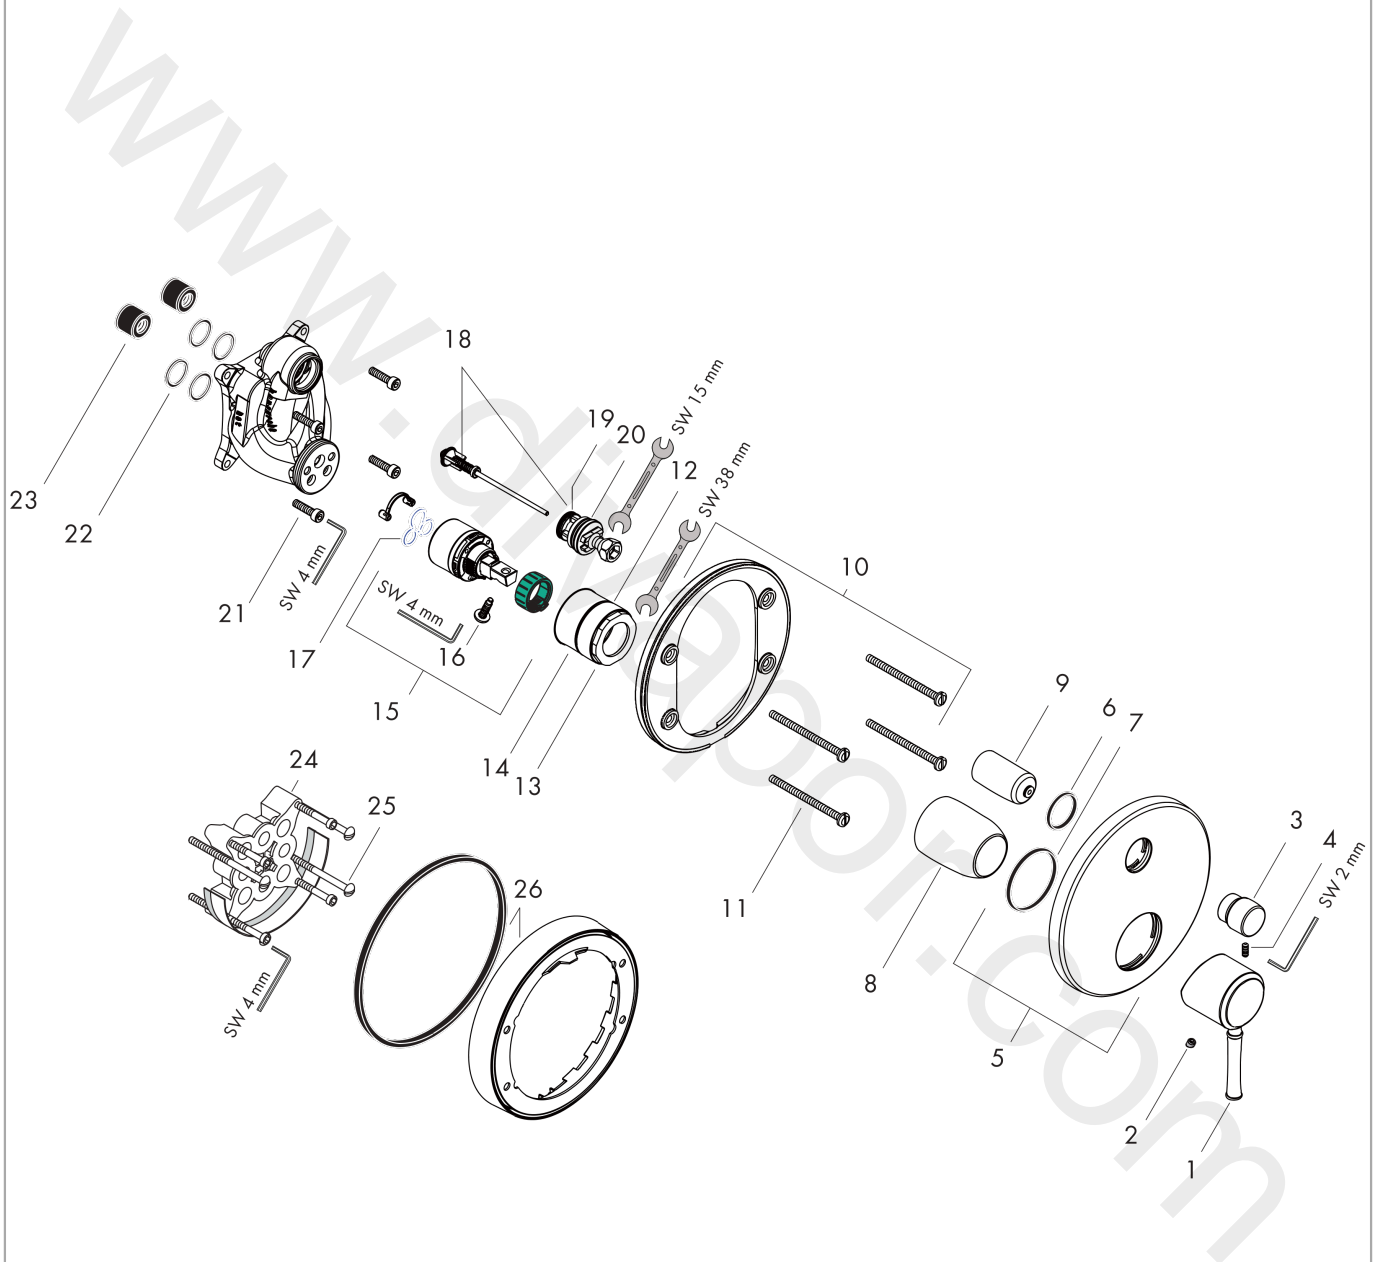

### Description

**product features**

- 2 functions
- ceramic cartridge
- temperature limitation adjustable
- diverter with automatic resetting
- connection type: basic set
- wall-mounted
- min. operating pressure: 1 bar
- max. operating pressure: 10 bar

### Scale drawing

### Flowchart

**Talis Classic**  
**Single lever bath mixer for concealed installation**  
 Finish: **Chrome** Article Number: **14145007**

**Exploded Drawing**

Year of production: >07/18

**Talis Classic**  
**Single lever bath mixer for concealed installation**  
 Finish: **Chrome** Article Number: **14145007**

## Spare part list

Year of production: >07/18

Pos.	Description	Article Number	Price	PU
1	handle	14193000	£ 35,00	1
2	screw cover	96338000	£ 3,30	1
3	diverter knob	98795000	£ 51,00	1
4	hollow set screw M4x10	97667000	£ 3,30	1
5	escutcheon Ø 150 mm	98791000	£ 64,00	1
6	O-ring 23x3	98142000	£ 3,30	1
7	O-ring 43x3	98418000	£ 3,30	1
8	sleeve	98790000	£ 35,00	1
9	sleeve	98794000	£ 35,00	1
10	holder for escutcheon	98793000	£ 43,00	1
11	set of fixing screws	96454000	£ 9,00	1
12	nut	98796000	£ 43,00	1
13	O-ring 30x1,5	98433000	£ 3,30	1
14	O-ring 39x1,5	98400000	£ 3,30	1
15	cartridge, assy	92730000	£ 35,00	1
16	locking screw for handle	95140000	£ 6,10	1
17	seal	95008000	£ 9,00	1
18	selector assy	95014000	£ 64,00	1
19	O-ring 16x2,3	98207000	£ 3,30	1
20	O-ring 20x2,5	92602000	£ 6,10	1
21	set of screws	96525000	£ 9,00	1
22	O-ring 16x2	98133000	£ 3,30	1
23	noise reduction	94073000	£ 25,00	1
24	extension 25 mm	13595000	£ 75,00	1
25	set of fixing screws	97747000	£ 3,30	1
26	extension 22 mm (Ø 150 mm)	13597000	£ 72,00	1
a	-	01800187	-	1
b	adapter for exchanged connections	93181000	£ 275,00	1