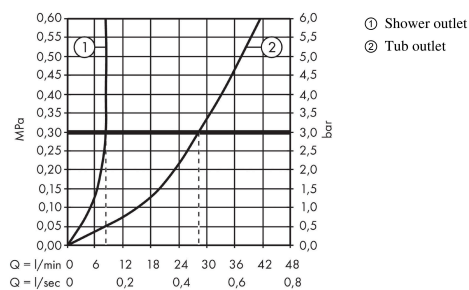

Talis Classic
Single lever bath mixer for concealed installation
Finish: **Chrome** Article Number: **14145007**

Description

product features

- 2 functions
- ceramic cartridge
- temperature limitation adjustable
- diverter with automatic resetting
- connection type: basic set
- wall-mounted
- min. operating pressure: 1 bar
- max. operating pressure: 10 bar

Product image

Scale drawing

Flowchart