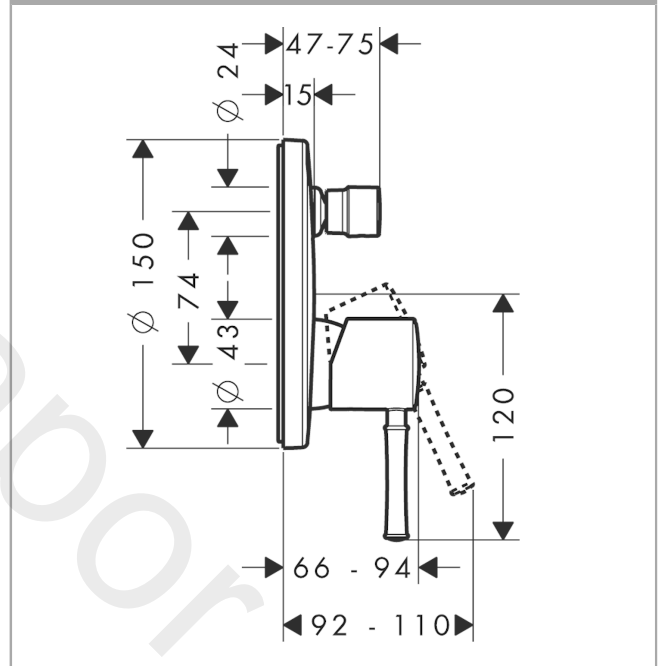

**Talis Classic**  
**Single lever bath mixer for concealed installation**  
 Finish: **Chrome** Article Number: **14145007**

### Description

**product features**

- 2 functions
- ceramic cartridge
- temperature limitation adjustable
- diverter with automatic resetting
- connection type: basic set
- wall-mounted
- min. operating pressure: 1 bar
- max. operating pressure: 10 bar

### Scale drawing

## Spare part list

Year of production: >07/18

Pos.	Description	Article Number	Price	PU
1	handle	14193000	£ 35,00	1
2	screw cover	96338000	£ 3,30	1
3	diverter knob	98795000	£ 51,00	1
4	hollow set screw M4x10	97667000	£ 3,30	1
5	escutcheon Ø 150 mm	98791000	£ 64,00	1
6	O-ring 23x3	98142000	£ 3,30	1
7	O-ring 43x3	98418000	£ 3,30	1
8	sleeve	98790000	£ 35,00	1
9	sleeve	98794000	£ 35,00	1
10	holder for escutcheon	98793000	£ 43,00	1
11	set of fixing screws	96454000	£ 9,00	1
12	nut	98796000	£ 43,00	1
13	O-ring 30x1,5	98433000	£ 3,30	1
14	O-ring 39x1,5	98400000	£ 3,30	1
15	cartridge, assy	92730000	£ 35,00	1
16	locking screw for handle	95140000	£ 6,10	1
17	seal	95008000	£ 9,00	1
18	selector assy	95014000	£ 64,00	1
19	O-ring 16x2,3	98207000	£ 3,30	1
20	O-ring 20x2,5	92602000	£ 6,10	1
21	set of screws	96525000	£ 9,00	1
22	O-ring 16x2	98133000	£ 3,30	1
23	noise reduction	94073000	£ 25,00	1
24	extension 25 mm	13595000	£ 75,00	1
25	set of fixing screws	97747000	£ 3,30	1
26	extension 22 mm (Ø 150 mm)	13597000	£ 72,00	1
a	-	01800187	-	1
b	adapter for exchanged connections	93181000	£ 275,00	1