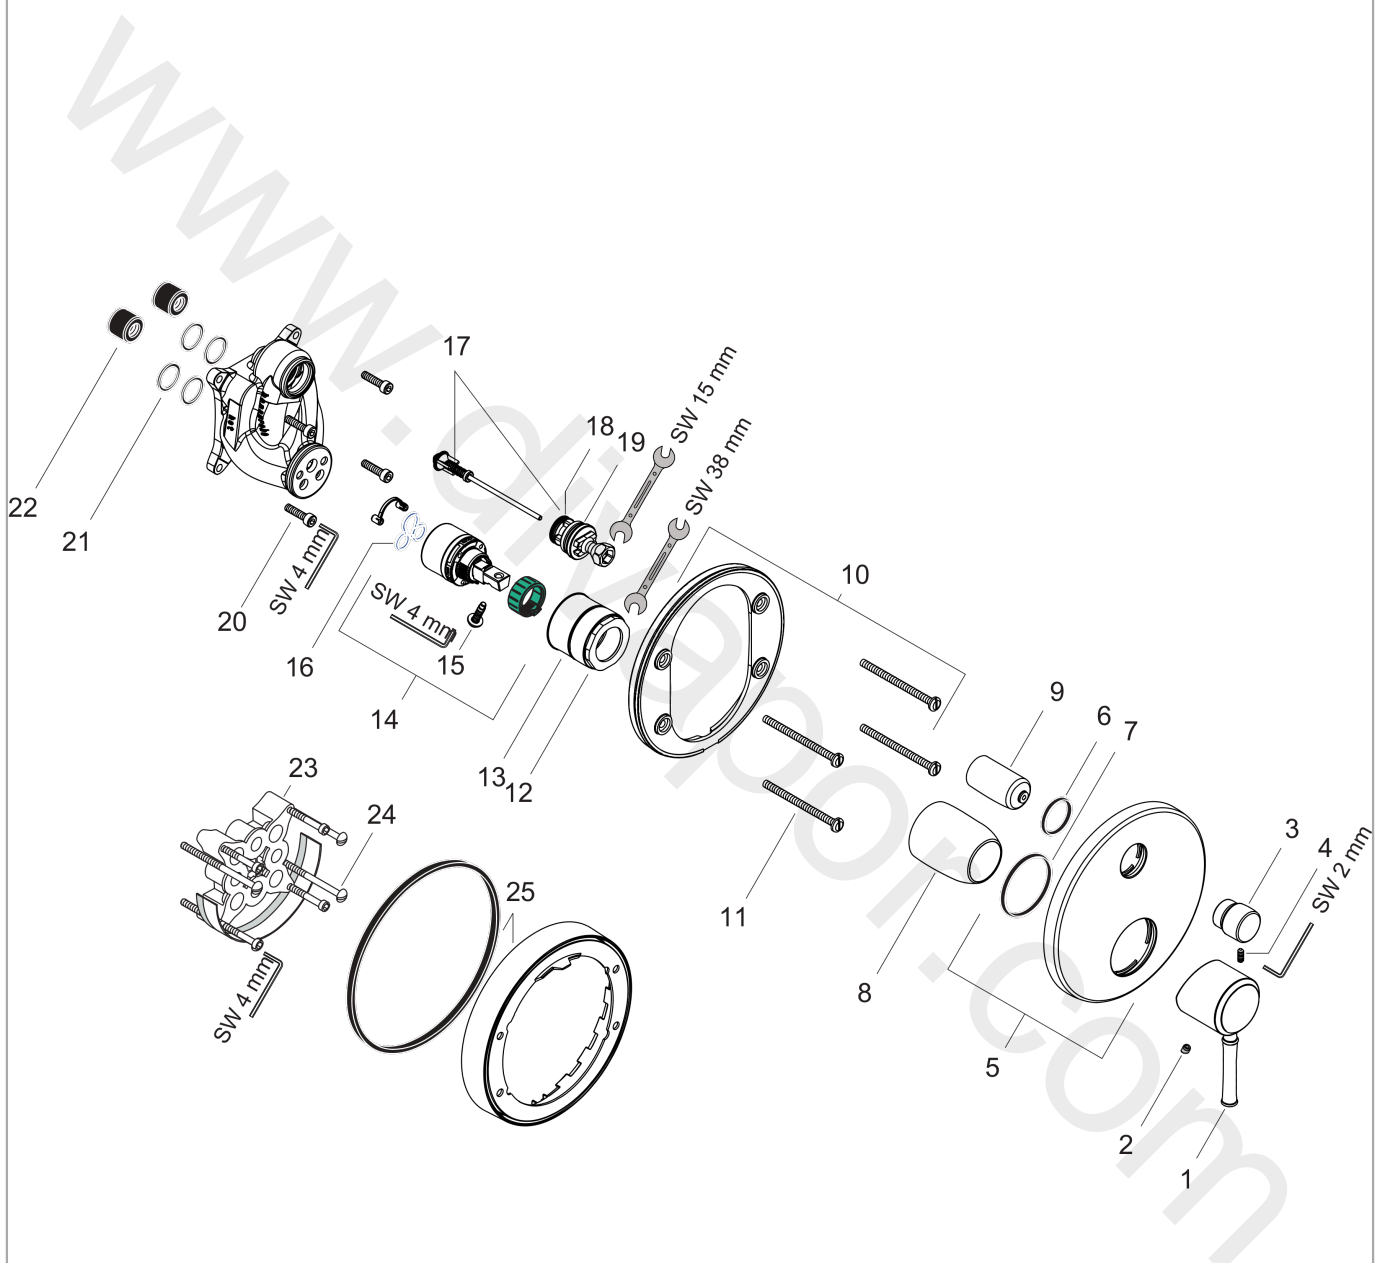

Talis Classic
Single lever bath mixer for concealed installation
 Surfaces: Article Number: **14145000**

Exploded Drawing

Year of production: **04/08 - 12/16**

Talis Classic
Single lever bath mixer for concealed installation
 Surfaces: Article Number: **14145000**

Spare part list

Year of production: **04/08 - 12/16**

Pos.	Description	Article Number	Price	PU
1	handle	14193000	£ 35,00	1
2	screw cover	96338000	£ 3,30	1
3	diverter knob	98795000	£ 51,00	1
4	hollow set screw M4x10	97667000	£ 3,30	1
5	escutcheon Ø 150 mm	98791000	£ 64,00	1
6	O-Ring 21x3	98182000	£ 6,10	1
7	O-ring 40x3	92634000	£ 3,30	1
8	sleeve	98790000	£ 35,00	1
9	sleeve	98794000	£ 35,00	1
10	holder for escutcheon	98793000	£ 43,00	1
11	set of fixing screws	96454000	£ 9,00	1
12	nut	98796000	£ 43,00	1
13	O-ring 39x1,5	98400000	£ 3,30	1
14	cartridge, assy	92730000	£ 35,00	1
15	locking screw for handle	95140000	£ 6,10	1
16	seal	95008000	£ 9,00	1
17	selector assy	95014000	£ 64,00	1
18	O-ring 16x2,3	98207000	£ 3,30	1
19	O-ring 20x2,5	92602000	£ 6,10	1
20	set of screws	96525000	£ 9,00	1
21	O-ring 16x2	98133000	£ 3,30	1
22	noise reduction	94073000	£ 25,00	1
23	extension 25 mm	13595000	£ 75,00	1
24	set of fixing screws	97747000	£ 3,30	1
25	extension 22 mm (Ø 150 mm)	13597000	£ 72,00	1
a	spring for exchanged connections	96365000	£ 43,00	1
b	concealed item	01800180	£ 163,00	1
c	conversion kit to escutcheon Ø 170 mm (bath mixer)	95354000	£ 96,00	1