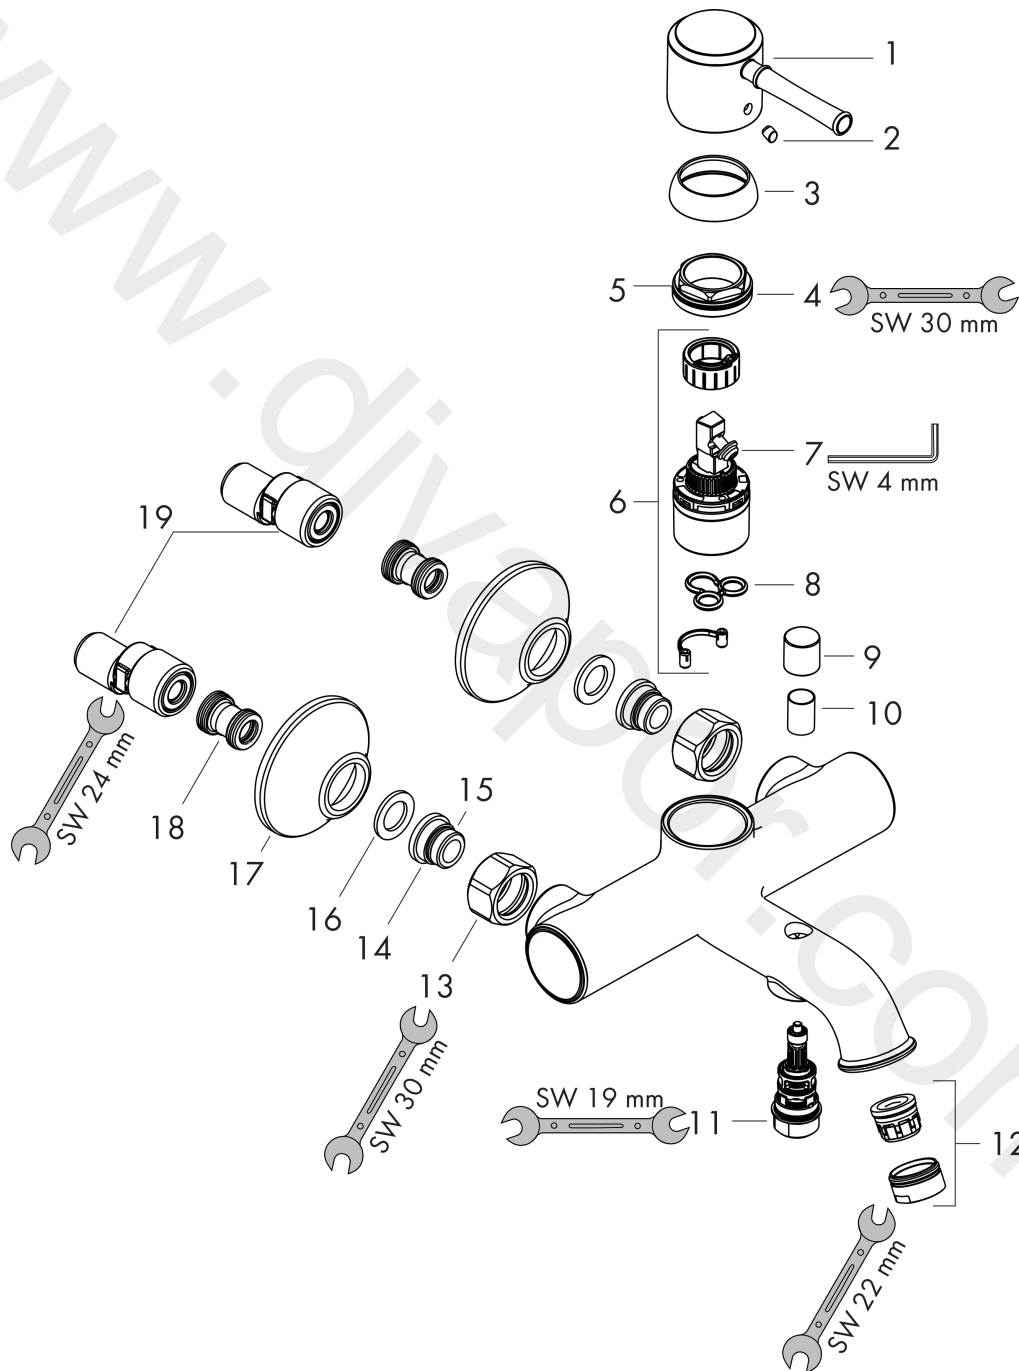

Talis Classic
Single lever bath mixer for exposed installation
 Surfaces: Article Number: **14140000**

Exploded Drawing

Year of production: **04/21 - 04/21**

Talis Classic
Single lever bath mixer for exposed installation
 Surfaces: Article Number: **14140000**

Spare part list

Year of production: **04/21 - 04/21**

Pos.	Description	Article Number	Price	PU
1	handle	14193000	£ 35,00	1
2	screw cover	96338000	£ 3,30	1
3	flange	97406000	£ 20,50	1
4	nut	97209000	£ 16,10	1
5	O-Ring 32x2	98193000	£ 3,30	1
6	cartridge, assy	92730000	£ 35,00	1
7	locking screw for handle	95140000	£ 6,10	1
8	seal	95008000	£ 9,00	1
9	diverter knob	97981000	£ 20,50	1
10	sleeve	97979000	£ 16,10	1
11	selector	97978000	£ 64,00	1
12	aerator M24x1 (30 l/min)	96512000	£ 16,10	1
13	set of nuts	96157000	£ 35,00	1
14	connecting thread	97220000	£ 16,10	1
15	O-ring 15x2	98163000	£ 3,30	1
16	filter packing	96922000	£ 9,00	1
17	escutcheon Ø 70 mm	96346000	£ 20,50	1
18	noise reduction	96429000	£ 6,10	1
19	set of S-unions (±12 mm)	94140000	£ 51,00	1
a	set of S-unions (±32 mm)	98592000	£ 43,00	1
b	diverter fixing device	97211000	£ 3,30	1