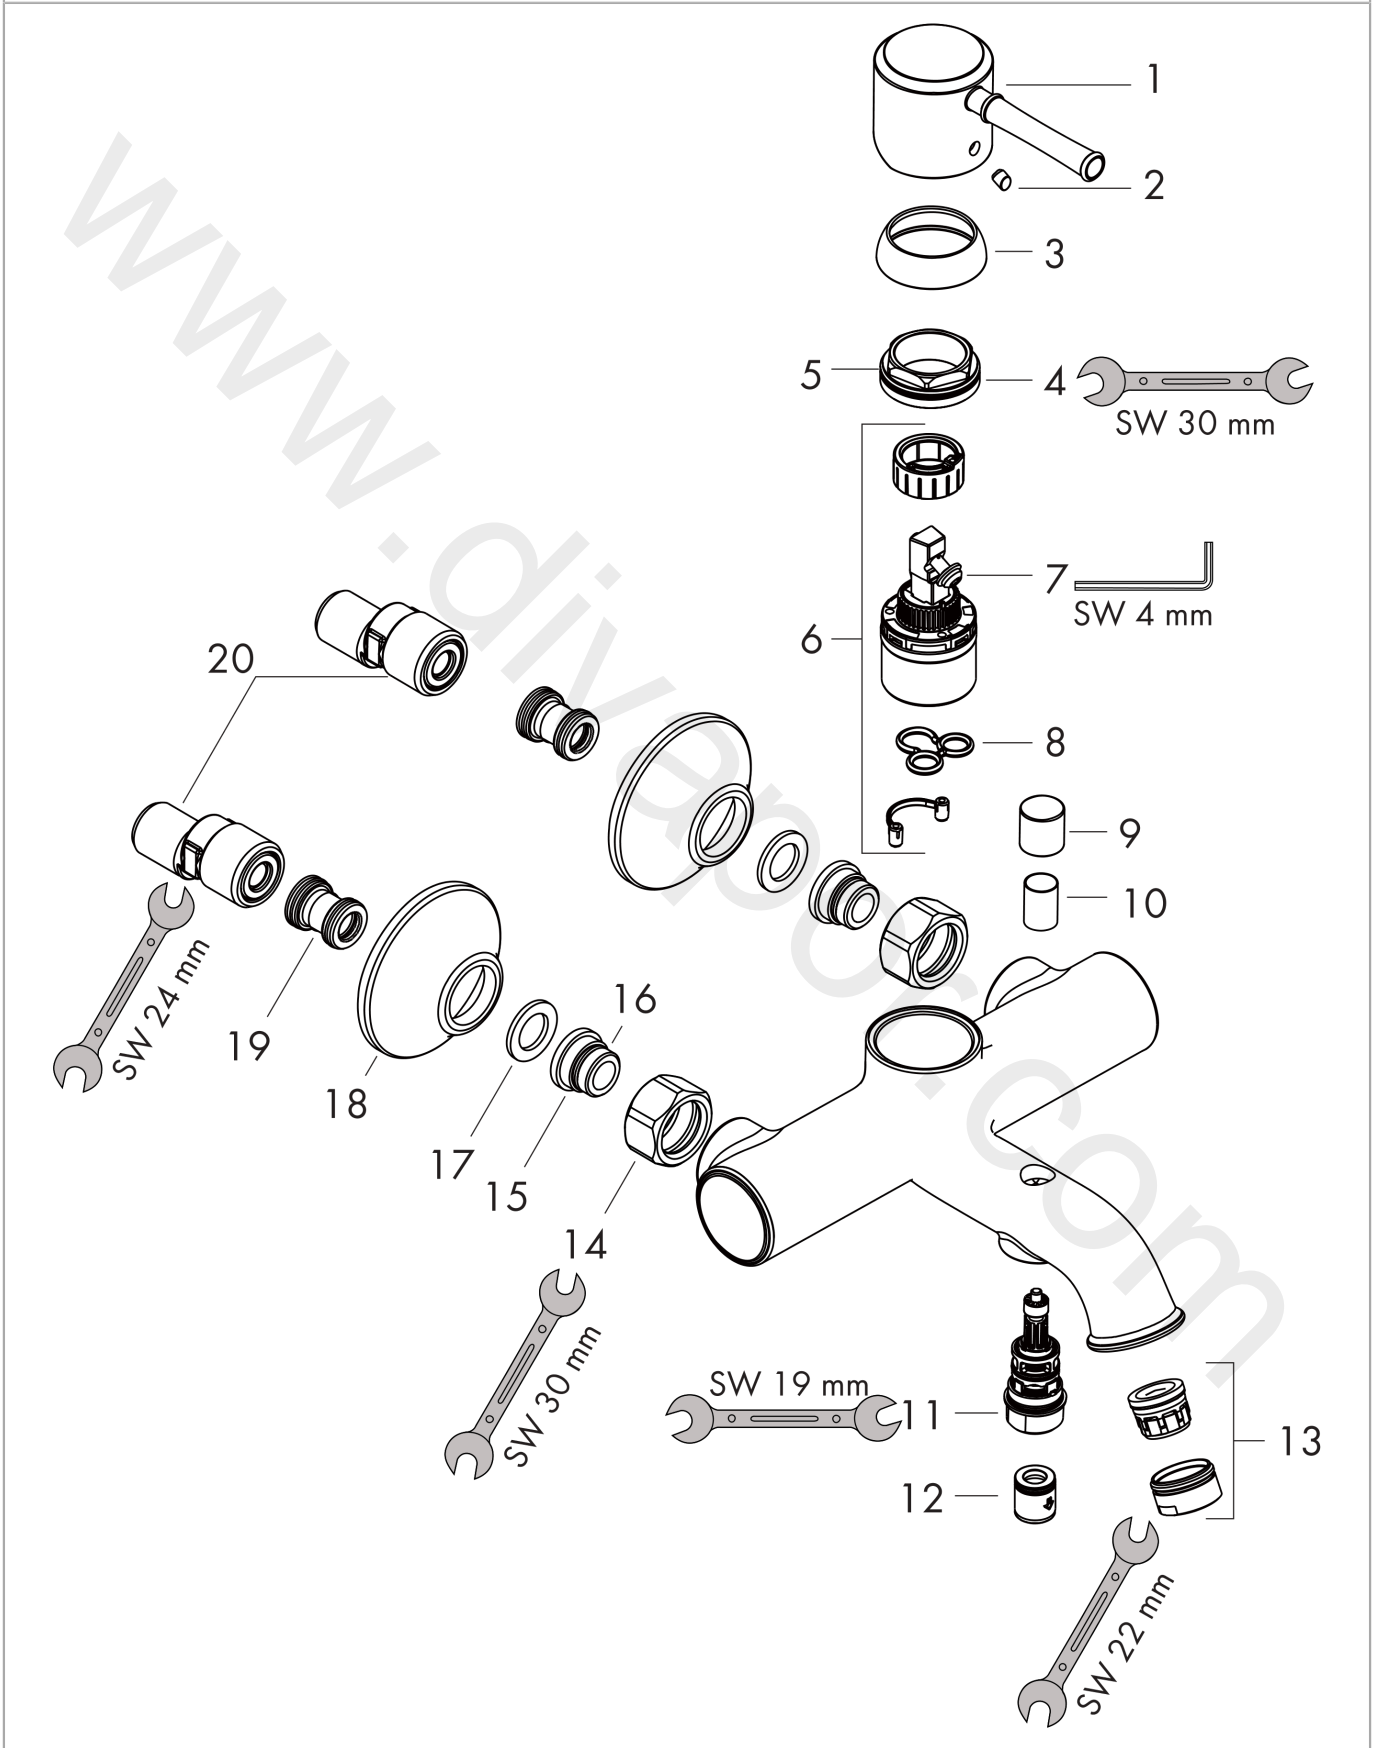

Talis Classic
Single lever bath mixer for exposed installation
 Surfaces: Article Number: 14140000

Exploded Drawing

Year of production: 11/11 - 05/14

Talis Classic
Single lever bath mixer for exposed installation
 Surfaces: Article Number: **14140000**

Spare part list

Year of production: **11/11 - 05/14**

| Pos. | Description | Article Number | Price | PU |
|------|--------------------------|----------------|---------|----|
| 1 | handle | 14193000 | £ 35,00 | 1 |
| 2 | screw cover | 96338000 | £ 3,30 | 1 |
| 3 | flange | 97406000 | £ 20,50 | 1 |
| 4 | nut | 97209000 | £ 16,10 | 1 |
| 5 | O-Ring 32x2 | 98193000 | £ 3,30 | 1 |
| 6 | cartridge, assy | 92730000 | £ 35,00 | 1 |
| 7 | locking screw for handle | 95140000 | £ 6,10 | 1 |
| 8 | seal | 95008000 | £ 9,00 | 1 |
| 9 | diverter knob | 97981000 | £ 20,50 | 1 |
| 10 | sleeve | 97979000 | £ 16,10 | 1 |
| 11 | selector | 97978000 | £ 64,00 | 1 |
| 12 | non return valve | 97980000 | £ 16,10 | 1 |
| 13 | aerator M24x1 (30 l/min) | 96512000 | £ 16,10 | 1 |
| 14 | set of nuts | 96157000 | £ 35,00 | 1 |
| 15 | connecting thread | 97220000 | £ 16,10 | 1 |
| 16 | O-ring 15x2 | 98163000 | £ 3,30 | 1 |
| 17 | filter packing | 96922000 | £ 9,00 | 1 |
| 18 | escutcheon Ø 70 mm | 96346000 | £ 20,50 | 1 |
| 19 | noise reduction | 96429000 | £ 6,10 | 1 |
| 20 | set of S-unions (±12 mm) | 94140000 | £ 51,00 | 1 |
| a | set of S-unions (±32 mm) | 98592000 | £ 43,00 | 1 |
| b | diverter fixing device | 97211000 | £ 3,30 | 1 |