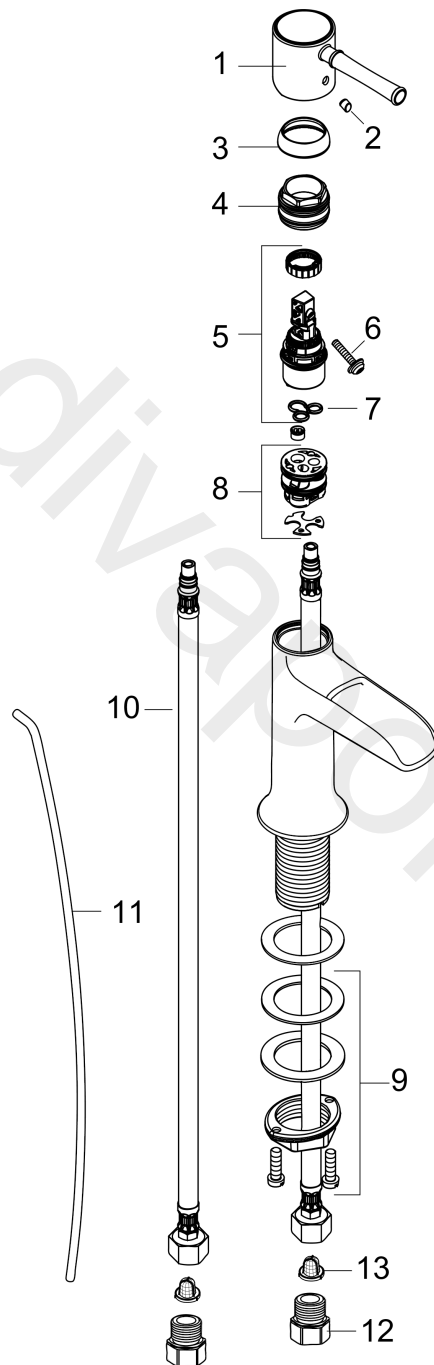

**Talis Classic**  
**Single lever basin mixer 90 with pop-up waste set**  
 Surfaces: Article Number: 14127831

Exploded Drawing

Year of production: 08/18 - 12/22

### Single lever basin mixer 90 with pop-up waste set

Surfaces: Article Number: **14127831**

#### Spare part list

Year of production: 08/18 - 12/22

Pos.	Description	Article Number	Price	PU
1	handle	14191830	-	1
2	screw cover	96338000	£ 3,30	1
3	flange	98863830	£ 76,50	1
4	nut	98864000	£ 43,00	1
5	cartridge, assy	95973001	£ 79,00	1
6	locking screw for handle	95140000	£ 6,10	1
7	seal	98865000	£ 35,00	1
8	adapter for cartridge	98866000	£ 35,00	1
9	fixing set (Ø 32)	13961000	£ 25,00	1
10	connection hose 17½" M8x0,75 G3/8	95141001	-	1
11	pull rod	96657830	£ 25,00	1
12	adapter for connection hose	88802000	-	1
13	filter packing	95291000	£ 13,30	1
a	pop up waste	88509830	-	1
b	lever collar	97548000	£ 3,30	1
c	O-ring 24x2	98388000	£ 3,30	1
d	O-ring 27x1,5	92527000	£ 13,30	1