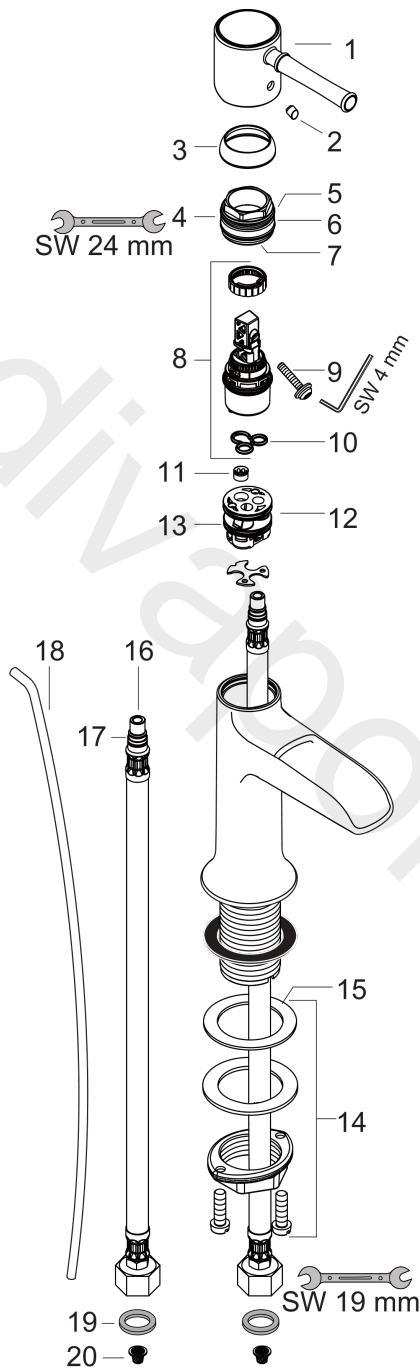

Talis Classic
Single lever basin mixer 90 with pop-up waste set
 Surfaces: Article Number: 14127820

Exploded Drawing

Year of production: 05/08 - 12/13

Talis Classic**Single lever basin mixer 90 with pop-up waste set**Surfaces: Article Number: **14127820****Spare part list**Year of production: **05/08 - 12/13**

Pos.	Description	Article Number	Price	PU
1	handle	14191820	-	1
2	screw cover	96338000	£ 3,30	1
3	flange	98863820	£ 64,00	1
4	nut	98864000	£ 43,00	1
5	O-Ring 22x2	98185000	£ 3,30	1
6	O-ring 28x1,5	98421000	£ 3,30	1
7	O-ring 25x1,5	98146000	£ 3,30	1
8	cartridge, assy	97685000	£ 64,00	1
9	locking screw for handle	95140000	£ 6,10	1
10	seal	98865000	£ 35,00	1
11	flow limiter (5 l/min)	95311000	£ 6,10	1
12	adapter for cartridge	98866000	£ 35,00	1
13	O-ring 23x2	98398000	£ 3,30	1
14	fixing set (Ø 32)	13961000	£ 25,00	1
15	lever collar	97548000	£ 3,30	1
16	connection hose 450 mm M8x0,75 G3/8	95141000	£ 35,00	1
17	O-ring 7x1,5	98422000	£ 3,30	1
18	filter packing	95291000	£ 13,30	1
19	pull rod	96657820	£ 35,00	1
a	pop up waste	94139820	£ 173,00	1
b	fixation extension 35 mm	13898000	£ 79,00	1