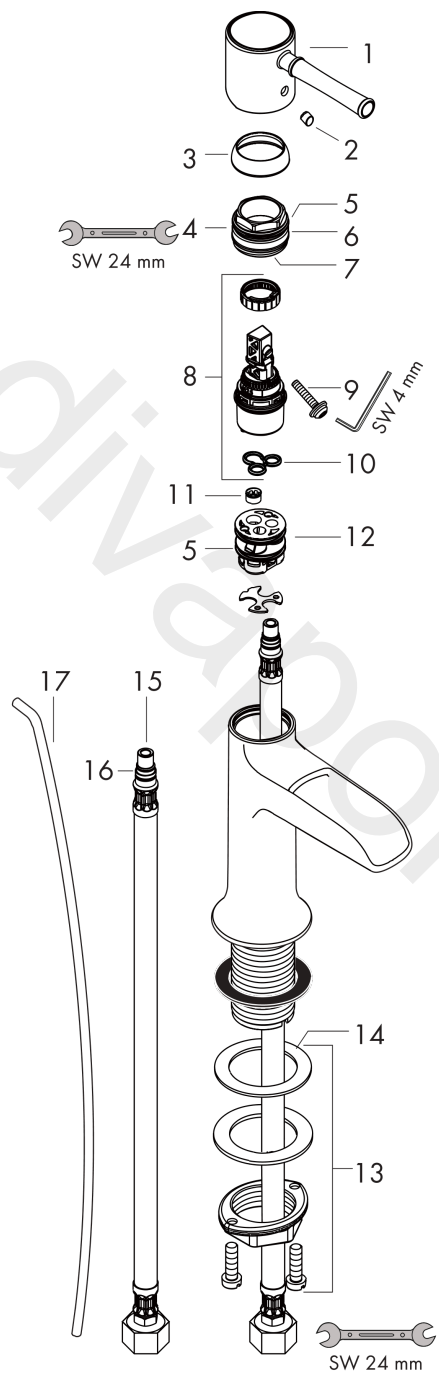

Talis Classic
Single lever basin mixer 90 with pop-up waste set
 Surfaces: Article Number: **14127007**

Exploded Drawing

Year of production: **01/18 - 06/22**

Talis Classic

Single lever basin mixer 90 with pop-up waste set

Surfaces: Article Number: **14127007**

Spare part list

Year of production: **01/18 - 06/22**

Pos.	Description	Article Number	Price	PU
1	handle	14191000	£ 64,00	1
2	screw cover	96338000	£ 3,30	1
3	flange	98863000	£ 51,00	1
4	nut	98864000	£ 43,00	1
5	O-ring 23x2	98398000	£ 3,30	1
6	O-ring 27x1,5	92527000	£ 13,30	1
7	O-ring 25x1,5	98146000	£ 3,30	1
8	cartridge, assy	97685000	£ 64,00	1
9	locking screw for handle	95140000	£ 6,10	1
10	seal	98865000	£ 35,00	1
11	flow limiter (5 l/min)	95311000	£ 6,10	1
12	adapter for cartridge	98866000	£ 35,00	1
13	fixing set (Ø 32)	13961000	£ 25,00	1
14	lever collar	97548000	£ 3,30	1
15	connection hose 450 mm M8x0,75 G3/8	95141000	£ 35,00	1
16	O-ring 7x1,5	98422000	£ 3,30	1
17	pull rod	96657000	£ 13,30	1
a	pop up waste	94139007	-	1
b	fixation extension 35 mm	13898000	£ 79,00	1