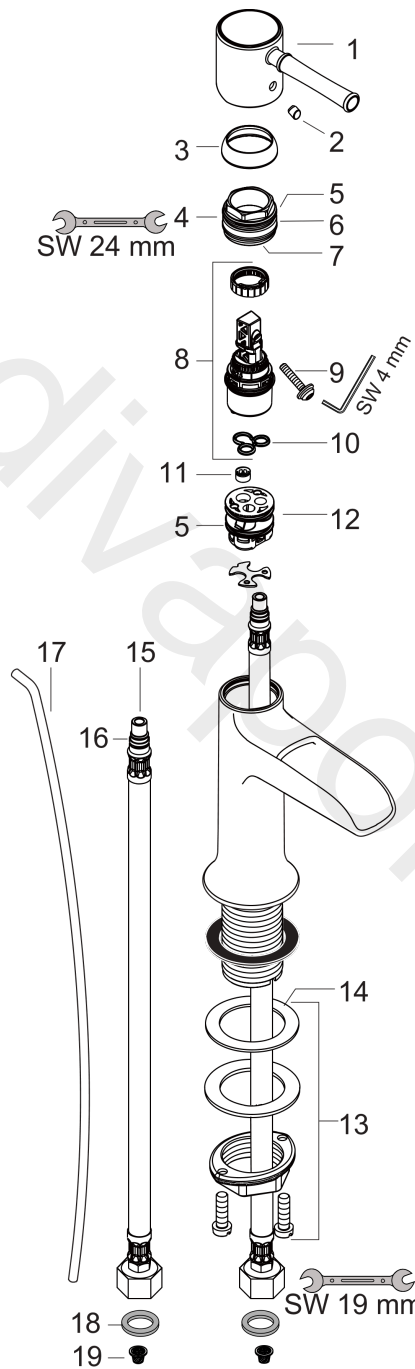

### Description

**product features**

- consists of: single lever basin mixer, waste set
- ComfortZone 90
- projection: 100 mm
- handle variant: pin handle
- spray type: laminar spray
- maximum flow rate at 3 bar: 5 l/min
- ceramic cartridge
- temperature limitation adjustable
- suitable for continuous flow water heaters
- pop-up waste set G 1¼
- material waste set: metal
- connection type: G ¾ connections
- connection dimension: DN15
- WRAS 2011012
- WRAS 2011012 - WRAS Approval Letter

### Scale drawing

**Talis Classic**  
**Single lever basin mixer 90 with pop-up waste set**  
 Finish: **Chrome** Article Number: **14127000**

**Flowchart**

**Talis Classic**  
**Single lever basin mixer 90 with pop-up waste set**  
 Finish: **Chrome** Article Number: **14127000**

**Exploded Drawing**

Year of production: >02/16

**Talis Classic**  
**Single lever basin mixer 90 with pop-up waste set**  
 Finish: **Chrome** Article Number: **14127000**

### Spare part list

Year of production: >02/16

Pos.	Description	Article Number	Price	PU
1	handle	14191000	£ 64,00	1
2	screw cover	96338000	£ 3,30	1
3	flange	98863000	£ 51,00	1
4	nut	98864000	£ 43,00	1
5	O-ring 23x2	98398000	£ 3,30	1
6	O-ring 27x1,5	92527000	£ 13,30	1
7	O-ring 25x1,5	98146000	£ 3,30	1
8	cartridge, assy	97685000	£ 64,00	1
9	locking screw for handle	95140000	£ 6,10	1
10	seal	98865000	£ 35,00	1
11	flow limiter (5 l/min)	95311000	£ 6,10	1
12	adapter for cartridge	98866000	£ 35,00	1
13	fixing set (Ø 32)	13961000	£ 25,00	1
14	lever collar	97548000	£ 3,30	1
15	connection hose 450 mm M8x0,75 G3/8	95141000	£ 35,00	1
16	O-ring 7x1,5	98422000	£ 3,30	1
17	pull rod	96657000	£ 13,30	1
18	sealing set	95581000	£ 6,10	1
19	filter packing	95291000	£ 13,30	1
a	pop up waste	94139000	£ 96,00	1
b	fixation extension 35 mm	13898000	£ 79,00	1