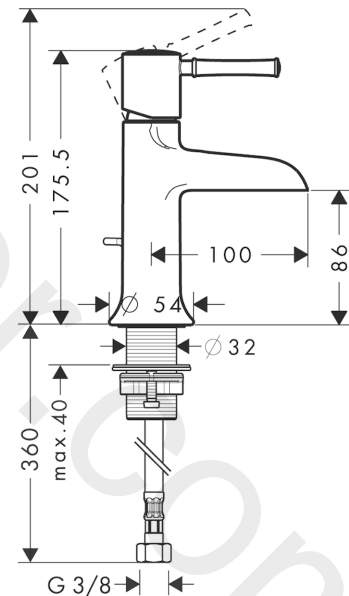

### Description

**product features**

- consists of: single lever basin mixer, waste set
- ComfortZone 90
- projection: 100 mm
- handle variant: pin handle
- spray type: laminar spray
- maximum flow rate at 3 bar: 5 l/min
- ceramic cartridge
- temperature limitation adjustable
- suitable for continuous flow water heaters
- pop-up waste set G 1¼
- material waste set: metal
- connection type: G ¾ connections
- connection dimension: DN15
- WRAS 2011012
- WRAS 2011012 - WRAS Approval Letter

### Scale drawing

**Talis Classic**  
**Single lever basin mixer 90 with pop-up waste set**  
 Finish: **Chrome** Article Number: **14127000**

**Flowchart**

**Talis Classic**  
**Single lever basin mixer 90 with pop-up waste set**  
 Finish: **Chrome** Article Number: **14127000**

**Exploded Drawing**

Year of production: >02/16

**Talis Classic**  
**Single lever basin mixer 90 with pop-up waste set**  
 Finish: **Chrome** Article Number: **14127000**

### Spare part list

Year of production: >02/16

Pos.	Description	Article Number	Price	PU
1	handle	14191000	£ 64,00	1
2	screw cover	96338000	£ 3,30	1
3	flange	98863000	£ 51,00	1
4	nut	98864000	£ 43,00	1
5	O-ring 23x2	98398000	£ 3,30	1
6	O-ring 27x1,5	92527000	£ 13,30	1
7	O-ring 25x1,5	98146000	£ 3,30	1
8	cartridge, assy	97685000	£ 64,00	1
9	locking screw for handle	95140000	£ 6,10	1
10	seal	98865000	£ 35,00	1
11	flow limiter (5 l/min)	95311000	£ 6,10	1
12	adapter for cartridge	98866000	£ 35,00	1
13	fixing set (Ø 32)	13961000	£ 25,00	1
14	lever collar	97548000	£ 3,30	1
15	connection hose 450 mm M8x0,75 G3/8	95141000	£ 35,00	1
16	O-ring 7x1,5	98422000	£ 3,30	1
17	pull rod	96657000	£ 13,30	1
18	sealing set	95581000	£ 6,10	1
19	filter packing	95291000	£ 13,30	1
a	pop up waste	94139000	£ 96,00	1
b	fixation extension 35 mm	13898000	£ 79,00	1