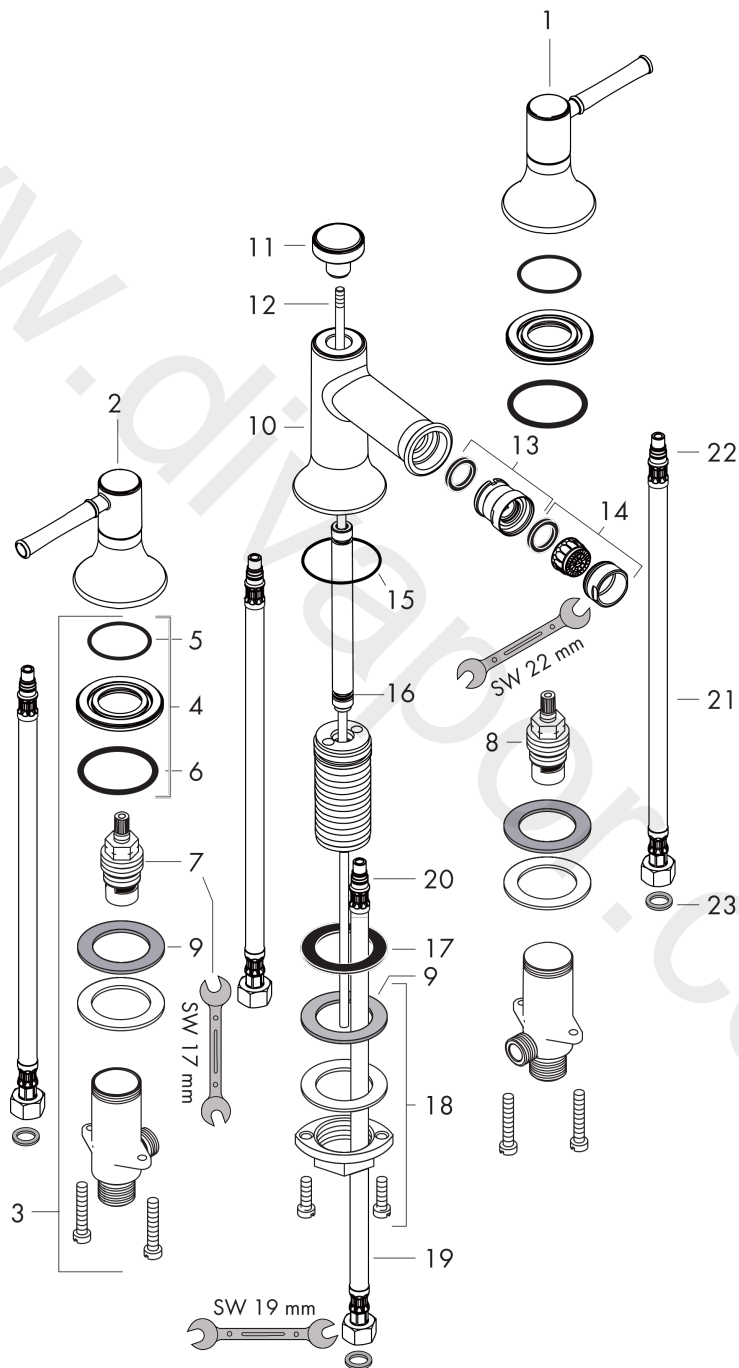

Talis Classic
3-Hole Bidet Mixer DN15
 Surfaces: Article Number: **14123820**

Exploded Drawing

Year of production: **04/08 - 12/13**

Talis Classic

3-Hole Bidet Mixer DN15

Surfaces: Article Number: **14123820**

Spare part list

Year of production: **04/08 - 12/13**

Pos.	Description	Article Number	Price	PU
1	handle for cold water	98524820	£ 137,00	1
2	handle for hot water	98525820	£ 137,00	1
3	stop valve cpl.	97357000	£ 137,00	1
4	nut	92854000	£ 20,50	1
5	O-Ring 32x2,5	96364000	£ 25,00	1
6	O-ring 40x3	92634000	£ 3,30	1
7	shut off unit right closing	94009000	£ 43,00	1
8	shut off unit left closing	94008000	£ 43,00	1
9	lever collar	97548000	£ 3,30	1
10	spout cpl.	98527820	£ 445,00	1
11	diverter knob	98528820	£ 35,00	1
12	pull rod	95128820	£ 79,00	1
13	ball joint	92036820	£ 43,00	1
14	aerator M24x1 (7 l/min)	13912820	-	1
15	O-ring 29x2	98391000	£ 3,30	1
16	O-ring 9x2	98119000	£ 3,30	1
17	sealing washer	97825000	£ 3,30	1
18	fixing set (Ø 32)	13961000	£ 25,00	1
19	connection hose 450 mm M8x0,75 G3/8	97206000	£ 35,00	1
20	O-ring 7x1,5	98422000	£ 3,30	1
21	connection hose 450 mm M10x1 G3/8	96507000	£ 43,00	1
22	O-ring 8x1,75	97827000	£ 3,30	1
23	sealing set	95581000	£ 6,10	1
a	pop up waste	94139820	£ 173,00	1
b	fixation extension 35 mm	13898000	£ 79,00	1
c	shut off unit right closing	94009001	-	1