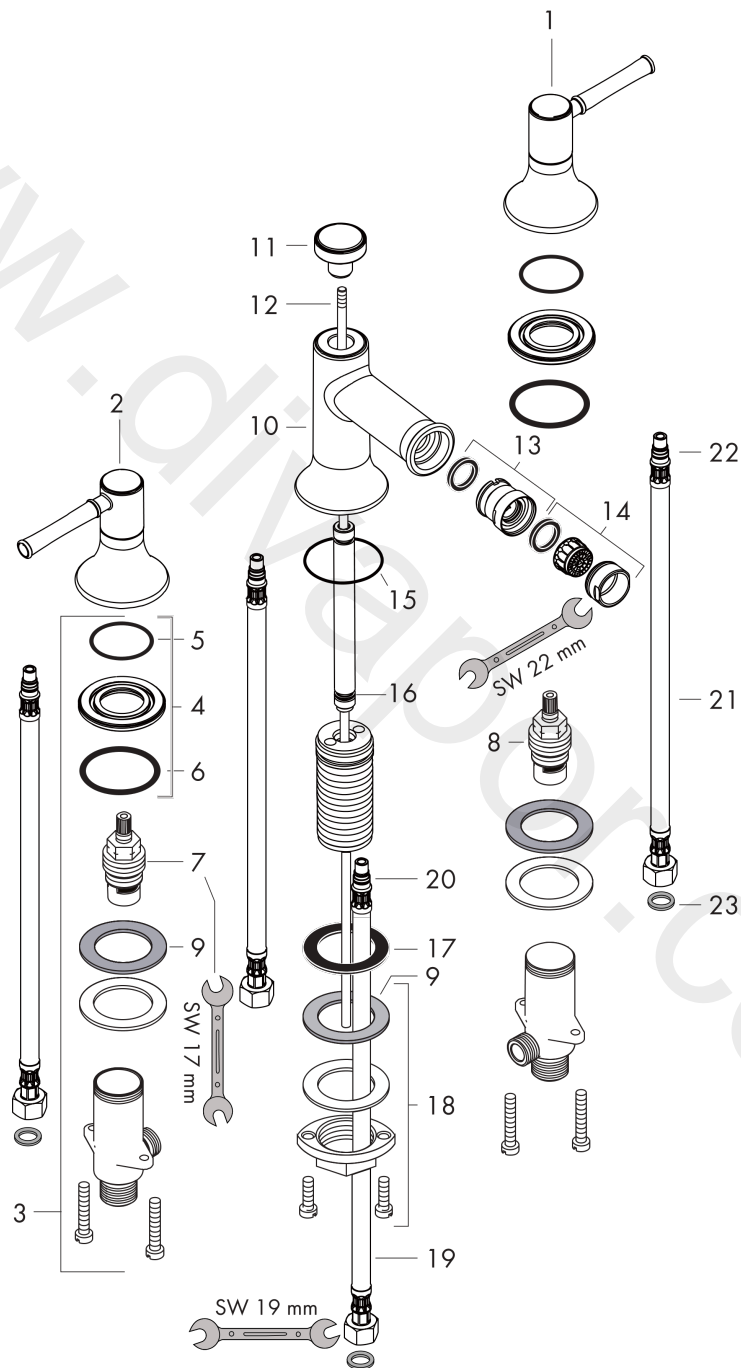

Talis Classic
3-Hole Bidet Mixer DN15
 Surfaces: Article Number: **14123000**

Exploded Drawing

Year of production: **04/08 - 12/11**

Talis Classic**3-Hole Bidet Mixer DN15**Surfaces: Article Number: **14123000****Spare part list**Year of production: **04/08 - 12/11**

Pos.	Description	Article Number	Price	PU
1	handle for cold water	98524000	£ 79,00	1
2	handle for hot water	98525000	£ 79,00	1
3	stop valve cpl.	97357000	£ 137,00	1
4	nut	92854000	£ 20,50	1
5	O-Ring 32x2,5	96364000	£ 25,00	1
6	O-ring 40x3	92634000	£ 3,30	1
7	shut off unit right closing	94009000	£ 43,00	1
8	shut off unit left closing	94008000	£ 43,00	1
9	lever collar	97548000	£ 3,30	1
10	spout cpl.	98527000	£ 275,00	1
11	diverter knob	98528000	£ 20,50	1
12	pull rod	95128000	£ 51,00	1
13	ball joint	92036000	£ 25,00	1
14	aerator M24x1 (7 l/min)	13085000	£ 13,30	1
15	O-ring 29x2	98391000	£ 3,30	1
16	O-ring 9x2	98119000	£ 3,30	1
17	sealing washer	97825000	£ 3,30	1
18	fixing set (Ø 32)	13961000	£ 25,00	1
19	connection hose 450 mm M8x0,75 G3/8	97206000	£ 35,00	1
20	O-ring 7x1,5	98422000	£ 3,30	1
21	connection hose 450 mm M10x1 G3/8	96507000	£ 43,00	1
22	O-ring 8x1,75	97827000	£ 3,30	1
23	sealing set	95581000	£ 6,10	1
a	pop up waste	94139000	£ 96,00	1
b	fixation extension 35 mm	13898000	£ 79,00	1