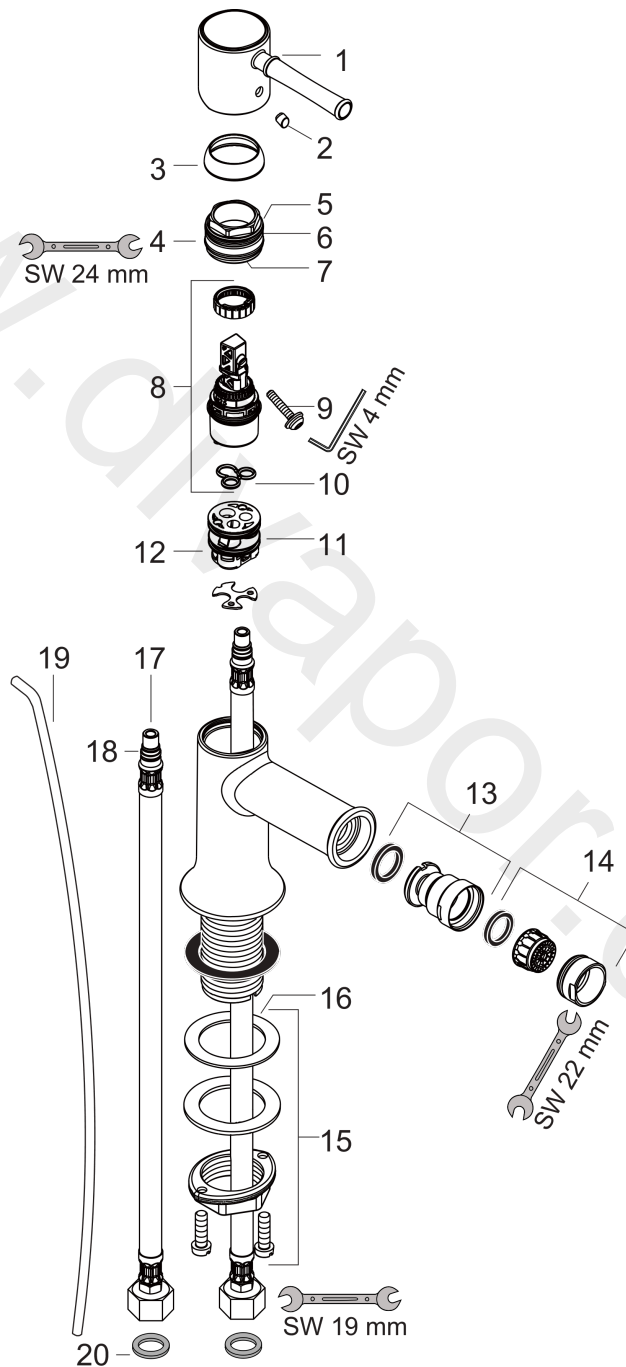

Talis Classic
Single lever bidet mixer with pop-up waste set
 Surfaces: Article Number: 14120000

Exploded Drawing

Year of production: 04/08 - 01/16

Talis Classic**Single lever bidet mixer with pop-up waste set**Surfaces: Article Number: **14120000****Spare part list**Year of production: **04/08 - 01/16**

Pos.	Description	Article Number	Price	PU
1	handle	14191000	£ 64,00	1
2	screw cover	96338000	£ 3,30	1
3	flange	98863000	£ 51,00	1
4	nut	98864000	£ 43,00	1
5	O-Ring 22x2	98185000	£ 3,30	1
6	O-ring 28x1,5	98421000	£ 3,30	1
7	O-ring 25x1,5	98146000	£ 3,30	1
8	cartridge, assy	97685000	£ 64,00	1
9	locking screw for handle	95140000	£ 6,10	1
10	seal	98865000	£ 35,00	1
11	adapter for cartridge	98866000	£ 35,00	1
12	O-ring 23x2	98398000	£ 3,30	1
13	ball joint	92036000	£ 25,00	1
14	aerator M24x1 (7 l/min)	13085000	£ 13,30	1
15	fixing set (Ø 32)	13961000	£ 25,00	1
16	lever collar	97548000	£ 3,30	1
17	connection hose 450 mm M8x0,75 G3/8	97206000	£ 35,00	1
18	O-ring 7x1,5	98422000	£ 3,30	1
19	pull rod	96657000	£ 13,30	1
20	sealing set	95581000	£ 6,10	1
a	pop up waste	94139000	£ 96,00	1
b	fixation extension 35 mm	13898000	£ 79,00	1