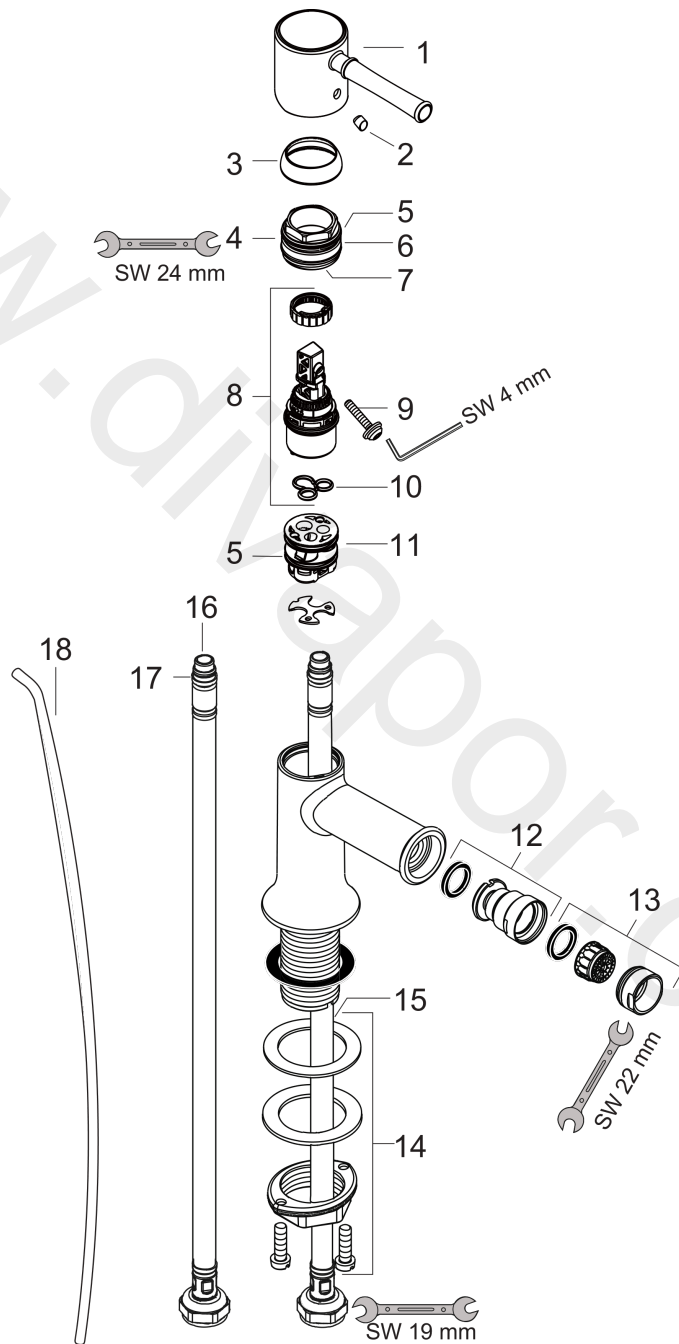

**Talis Classic**  
**Single lever bidet mixer with pop-up waste set**  
 Surfaces: Article Number: **14120000**

**Exploded Drawing**

Year of production: **04/17 - 01/22**

**Talis Classic****Single lever bidet mixer with pop-up waste set**Surfaces: Article Number: **14120000****Spare part list**Year of production: **04/17 - 01/22**

Pos.	Description	Article Number	Price	PU
1	handle	14191000	£ 64,00	1
2	screw cover	96338000	£ 3,30	1
3	flange	98863000	£ 51,00	1
4	nut	98864000	£ 43,00	1
5	O-ring 23x2	98398000	£ 3,30	1
6	O-ring 27x1,5	92527000	£ 13,30	1
7	O-ring 25x1,5	98146000	£ 3,30	1
8	cartridge, assy	97685000	£ 64,00	1
9	locking screw for handle	95140000	£ 6,10	1
10	seal	98865000	£ 35,00	1
11	adapter for cartridge	98866000	£ 35,00	1
12	ball joint	92036000	£ 25,00	1
13	aerator M24x1 (7 l/min)	13912000	£ 21,00	1
14	fixing set (Ø 32)	13961000	£ 25,00	1
15	lever collar	97548000	£ 3,30	1
16	connection hose 450 mm M8x0,75 G3/8	97206000	£ 35,00	1
17	O-ring 6,6x1,6	93019000	£ 3,30	1
18	pull rod	96657000	£ 13,30	1
a	pop up waste	94139000	£ 96,00	1
b	fixation extension 35 mm	13898000	£ 79,00	1