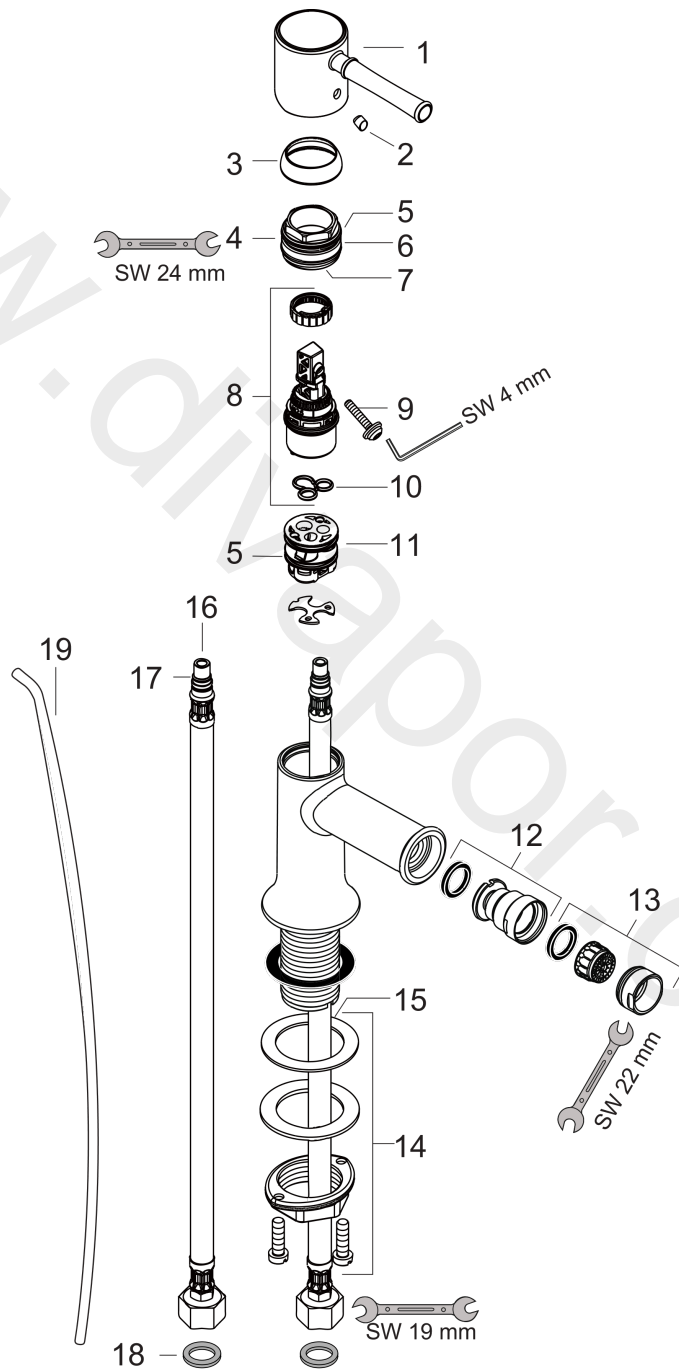

**Talis Classic**  
**Single lever bidet mixer with pop-up waste set**  
 Surfaces: Article Number: **14120000**

**Exploded Drawing**

Year of production: **02/16 - 03/17**

**Talis Classic****Single lever bidet mixer with pop-up waste set**Surfaces: Article Number: **14120000****Spare part list**Year of production: **02/16 - 03/17**

<b>Pos.</b>	<b>Description</b>	<b>Article Number</b>	<b>Price</b>	<b>PU</b>
1	handle	14191000	£ 64,00	1
2	screw cover	96338000	£ 3,30	1
3	flange	98863000	£ 51,00	1
4	nut	98864000	£ 43,00	1
5	O-ring 23x2	98398000	£ 3,30	1
6	O-ring 27x1,5	92527000	£ 13,30	1
7	O-ring 25x1,5	98146000	£ 3,30	1
8	cartridge, assy	97685000	£ 64,00	1
9	locking screw for handle	95140000	£ 6,10	1
10	seal	98865000	£ 35,00	1
11	adapter for cartridge	98866000	£ 35,00	1
12	ball joint	92036000	£ 25,00	1
13	aerator M24x1 (7 l/min)	13085000	£ 13,30	1
14	fixing set (Ø 32)	13961000	£ 25,00	1
15	lever collar	97548000	£ 3,30	1
16	connection hose 450 mm M8x0,75 G3/8	97206000	£ 35,00	1
17	O-ring 7x1,5	98422000	£ 3,30	1
18	pull rod	96657000	£ 13,30	1
19	sealing set	95581000	£ 6,10	1
a	pop up waste	94139000	£ 96,00	1
b	fixation extension 35 mm	13898000	£ 79,00	1