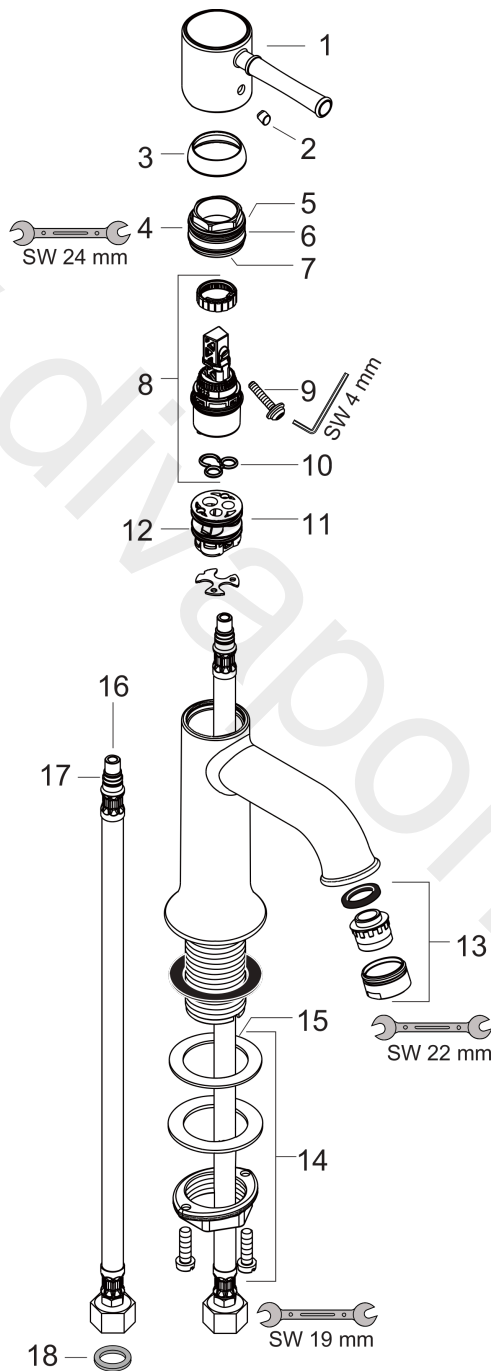

Talis Classic
Single lever basin mixer 80 without waste set
 Surfaces: Article Number: 14118820

Exploded Drawing

Year of production: 04/08 - 12/09

Talis Classic**Single lever basin mixer 80 without waste set**Surfaces: Article Number: **14118820****Spare part list**Year of production: **04/08 - 12/09**

Pos.	Description	Article Number	Price	PU
1	handle	14191820	-	1
2	screw cover	96338000	£ 3,30	1
3	flange	98863820	£ 64,00	1
4	nut	98864000	£ 43,00	1
5	O-Ring 22x2	98185000	£ 3,30	1
6	O-ring 28x1,5	98421000	£ 3,30	1
7	O-ring 25x1,5	98146000	£ 3,30	1
8	cartridge, assy	97685000	£ 64,00	1
9	locking screw for handle	95140000	£ 6,10	1
10	seal	98865XXX	> £ 35,00	-
11	adapter for cartridge	98866000	£ 35,00	1
12	O-ring 23x2	98398000	£ 3,30	1
13	aerator M24x1 (7 l/min)	13912820	-	1
14	fixing set (Ø 32)	13961000	£ 25,00	1
15	lever collar	97548000	£ 3,30	1
16	connection hose 450 mm M8x0,75 G3/8	97206000	£ 35,00	1
17	O-ring 7x1,5	98422000	£ 3,30	1
a	pop up waste	94139820	£ 173,00	1
b	fixation extension 35 mm	13898000	£ 79,00	1
c	aerator M24x1 (5 l/min)	13185820	£ 51,00	1