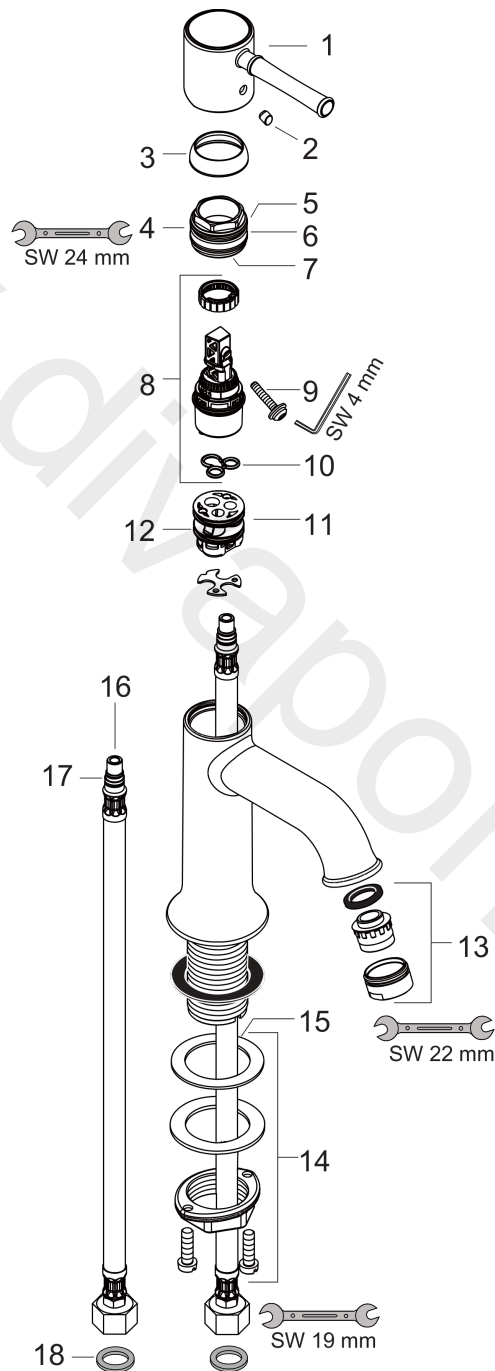

Talis Classic
Single lever basin mixer 80 without waste set
 Surfaces: Article Number: 14118820

Exploded Drawing

Year of production: 10/10 - 12/13

Talis Classic
Single lever basin mixer 80 without waste set
 Surfaces: Article Number: **14118820**

Spare part list

Year of production: **10/10 - 12/13**

Pos.	Description	Article Number	Price	PU
1	handle	14191820	-	1
2	screw cover	96338000	£ 3,30	1
3	flange	98863820	£ 64,00	1
4	nut	98864000	£ 43,00	1
5	O-Ring 22x2	98185000	£ 3,30	1
6	O-ring 28x1,5	98421000	£ 3,30	1
7	O-ring 25x1,5	98146000	£ 3,30	1
8	cartridge, assy	97685000	£ 64,00	1
9	locking screw for handle	95140000	£ 6,10	1
10	seal	98865XXX	> £ 35,00	-
11	adapter for cartridge	98866000	£ 35,00	1
12	O-ring 23x2	98398000	£ 3,30	1
13	aerator M24x1 (5 l/min)	13185820	£ 51,00	1
14	fixing set (Ø 32)	13961000	£ 25,00	1
15	lever collar	97548000	£ 3,30	1
16	connection hose 450 mm M8x0,75 G3/8	97206000	£ 35,00	1
17	O-ring 7x1,5	98422000	£ 3,30	1
a	pop up waste	94139820	£ 173,00	1
b	fixation extension 35 mm	13898000	£ 79,00	1
c	aerator M24x1 (7 l/min)	13912820	-	1