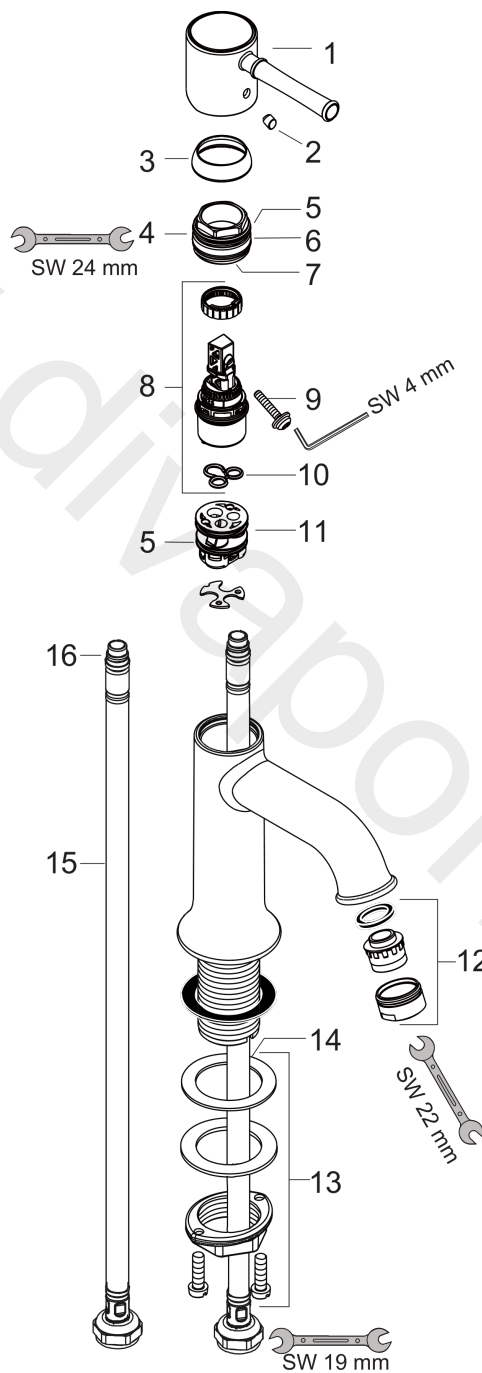

Talis Classic
Single lever basin mixer 80 without waste set
 Finish: **Chrome** Article Number: **14118000**

Description

product features

- ComfortZone 80
- projection: 103 mm
- handle variant: pin handle
- spray type: normal spray
- maximum flow rate at 3 bar: 5 l/min
- ceramic cartridge
- temperature limitation adjustable
- suitable for continuous flow water heaters
- connection type: G 3/8 connections
- connection dimension: DN15

Article Details

Price excl. VAT 370,83 £

Technology

Product image

Scale drawing

Flowchart

Talis Classic
Single lever basin mixer 80 without waste set
 Finish: **Chrome** Article Number: **14118000**

Exploded Drawing

Year of production: >04/17

Talis Classic
Single lever basin mixer 80 without waste set
 Finish: **Chrome** Article Number: **14118000**

Spare part list

Year of production: >04/17

Pos.	Description	Article Number	Price	PU
1	handle	14191000	£ 64,00	1
2	screw cover	96338000	£ 3,30	1
3	flange	98863000	£ 51,00	1
4	nut	98864000	£ 43,00	1
5	O-ring 23x2	98398000	£ 3,30	1
6	O-ring 27x1,5	92527000	£ 13,30	1
7	O-ring 25x1,5	98146000	£ 3,30	1
8	cartridge, assy	97685000	£ 64,00	1
9	locking screw for handle	95140000	£ 6,10	1
10	seal	98865000	£ 35,00	1
11	adapter for cartridge	98866000	£ 35,00	1
12	aerator M24x1 (5 l/min)	13185000	£ 22,30	1
13	fixing set (Ø 32)	13961000	£ 25,00	1
14	lever collar	97548000	£ 3,30	1
15	connection hose 450 mm M8x0,75 G3/8	97206000	£ 35,00	1
16	O-ring 6,6x1,6	93019000	£ 3,30	1
a	pop up waste	94139000	£ 96,00	1
b	fixation extension 35 mm	13898000	£ 79,00	1
c	aerator M24x1 (3,5 l/min)	92508000	£ 20,50	1
d	aerator M24x1 (4,5 l/min)	92877000	£ 20,50	1
e	aerator swivelling M24x1 (5 l/min)	95928000	£ 35,00	1