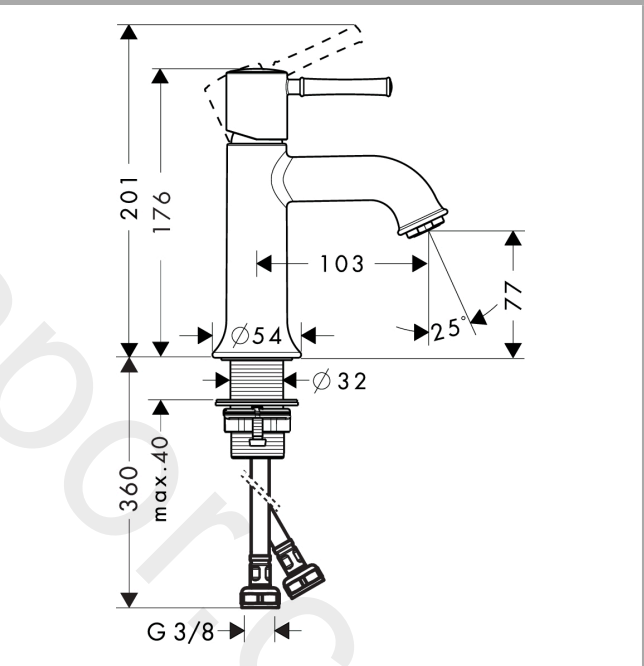

Talis Classic
Single lever basin mixer 80 without waste set
 Finish: **Chrome** Article Number: **14118000**

Description

product features

- ComfortZone 80
- projection: 103 mm
- handle variant: pin handle
- spray type: normal spray
- maximum flow rate at 3 bar: 5 l/min
- ceramic cartridge
- temperature limitation adjustable
- suitable for continuous flow water heaters
- connection type: G 3/8 connections
- connection dimension: DN15

Article Details

Price excl. VAT 370,83 £

Technology

Product image

Scale drawing

Flowchart

Talis Classic
Single lever basin mixer 80 without waste set
 Finish: **Chrome** Article Number: **14118000**

Exploded Drawing

Year of production: >04/17

Talis Classic
Single lever basin mixer 80 without waste set
 Finish: **Chrome** Article Number: **14118000**

Spare part list

Year of production: >04/17

Pos.	Description	Article Number	Price	PU
1	handle	14191000	£ 64,00	1
2	screw cover	96338000	£ 3,30	1
3	flange	98863000	£ 51,00	1
4	nut	98864000	£ 43,00	1
5	O-ring 23x2	98398000	£ 3,30	1
6	O-ring 27x1,5	92527000	£ 13,30	1
7	O-ring 25x1,5	98146000	£ 3,30	1
8	cartridge, assy	97685000	£ 64,00	1
9	locking screw for handle	95140000	£ 6,10	1
10	seal	98865000	£ 35,00	1
11	adapter for cartridge	98866000	£ 35,00	1
12	aerator M24x1 (5 l/min)	13185000	£ 22,30	1
13	fixing set (Ø 32)	13961000	£ 25,00	1
14	lever collar	97548000	£ 3,30	1
15	connection hose 450 mm M8x0,75 G3/8	97206000	£ 35,00	1
16	O-ring 6,6x1,6	93019000	£ 3,30	1
a	pop up waste	94139000	£ 96,00	1
b	fixation extension 35 mm	13898000	£ 79,00	1
c	aerator M24x1 (3,5 l/min)	92508000	£ 20,50	1
d	aerator M24x1 (4,5 l/min)	92877000	£ 20,50	1
e	aerator swivelling M24x1 (5 l/min)	95928000	£ 35,00	1