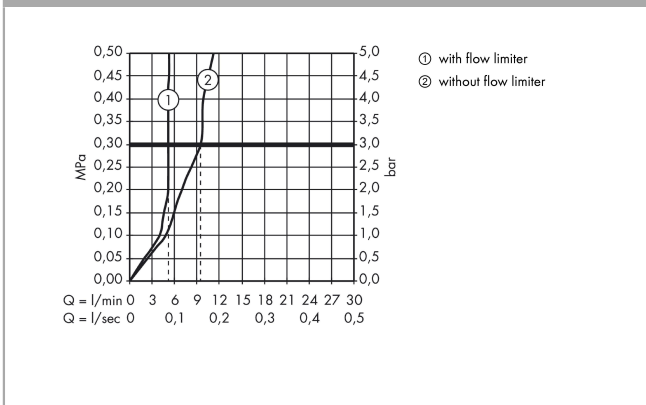

Talis Classic
Single lever basin mixer 80 without waste set
 Finish: **Chrome** Article Number: **14118000**

Description

product features

- ComfortZone 80
- projection: 103 mm
- handle variant: pin handle
- spray type: normal spray
- maximum flow rate at 3 bar: 5 l/min
- ceramic cartridge
- temperature limitation adjustable
- suitable for continuous flow water heaters
- connection type: G 3/8 connections
- connection dimension: DN15

Article Details

Price excl. VAT 370,83 £

Technology

Product image

Scale drawing

Flowchart

Talis Classic
Single lever basin mixer 80 without waste set
 Finish: **Chrome** Article Number: **14118000**

Exploded Drawing