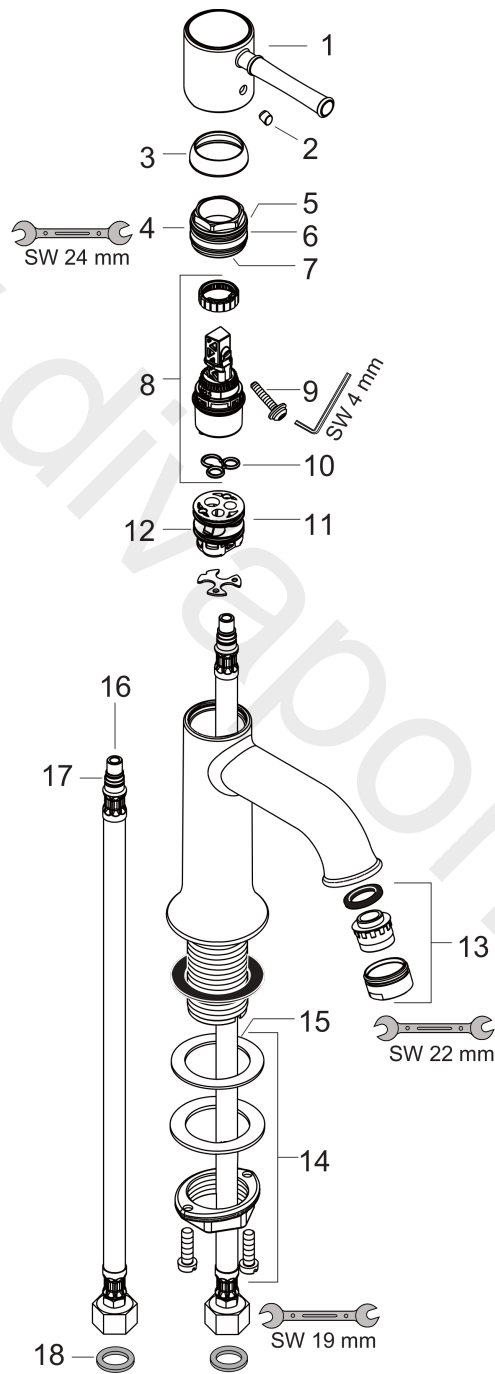

Talis Classic
Single lever basin mixer 80 without waste set
 Surfaces: Article Number: **14118000**

Exploded Drawing

Year of production: **10/10 - 01/16**

Talis Classic
Single lever basin mixer 80 without waste set
 Surfaces: Article Number: **14118000**

Spare part list

Year of production: **10/10 - 01/16**

Pos.	Description	Article Number	Price	PU
1	handle	14191000	£ 64,00	1
2	screw cover	96338000	£ 3,30	1
3	flange	98863000	£ 51,00	1
4	nut	98864000	£ 43,00	1
5	O-Ring 22x2	98185000	£ 3,30	1
6	O-ring 28x1,5	98421000	£ 3,30	1
7	O-ring 25x1,5	98146000	£ 3,30	1
8	cartridge, assy	97685000	£ 64,00	1
9	locking screw for handle	95140000	£ 6,10	1
10	seal	98865000	£ 35,00	1
11	adapter for cartridge	98866000	£ 35,00	1
12	O-ring 23x2	98398000	£ 3,30	1
13	aerator M24x1 (5 l/min)	13185000	£ 22,30	1
14	fixing set (Ø 32)	13961000	£ 25,00	1
15	lever collar	97548000	£ 3,30	1
16	connection hose 450 mm M8x0,75 G3/8	97206000	£ 35,00	1
17	O-ring 7x1,5	98422000	£ 3,30	1
18	sealing set	95581000	£ 6,10	1
a	pop up waste	94139000	£ 96,00	1
b	fixation extension 35 mm	13898000	£ 79,00	1
c	aerator M24x1 (3,5 l/min)	92508000	£ 20,50	1
d	aerator M24x1 (4,5 l/min)	92877000	£ 20,50	1
e	aerator swivelling M24x1 (5 l/min)	95928000	£ 35,00	1