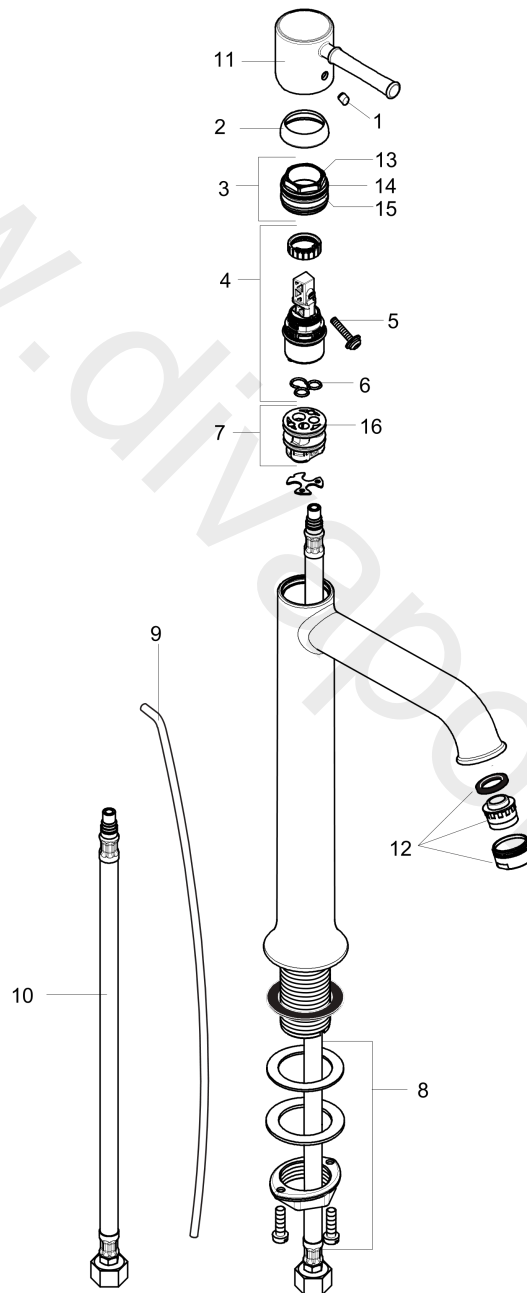

Talis Classic
Single lever basin mixer 230 for wash bowls with pop-up waste set
 Surfaces: Article Number: 14116831

Exploded Drawing

Year of production: 08/18 - 06/22

Talis Classic

Single lever basin mixer 230 for wash bowls with pop-up waste set

Surfaces: Article Number: 14116831

Spare part list

Year of production: 08/18 - 06/22

Pos.	Description	Article Number	Price	PU
1	screw cover	96338000	£ 3,30	1
2	flange	98863830	£ 76,50	1
3	nut	98864000	£ 43,00	1
4	cartridge, assy	95973001	£ 79,00	1
5	locking screw for handle	95140000	£ 6,10	1
6	seal	98865000	£ 35,00	1
7	adapter for cartridge	98866000	£ 35,00	1
8	fixing set (Ø 32)	13961000	£ 25,00	1
9	pull rod	96657830	£ 25,00	1
10	connection hose 35½" M8x0,75 3/8"	96316001	-	1
11	handle	14191830	-	1
12	aerator M24x1 (4,5 l/min)	92877830	£ 35,00	1
13	O-Ring 22x2	98185000	£ 3,30	1
14	O-ring 28x1,5	98421000	£ 3,30	1
15	O-ring 25x1,5	98146000	£ 3,30	1
16	O-ring 23x2	98398000	£ 3,30	1
a	pop up waste	88509830	-	1