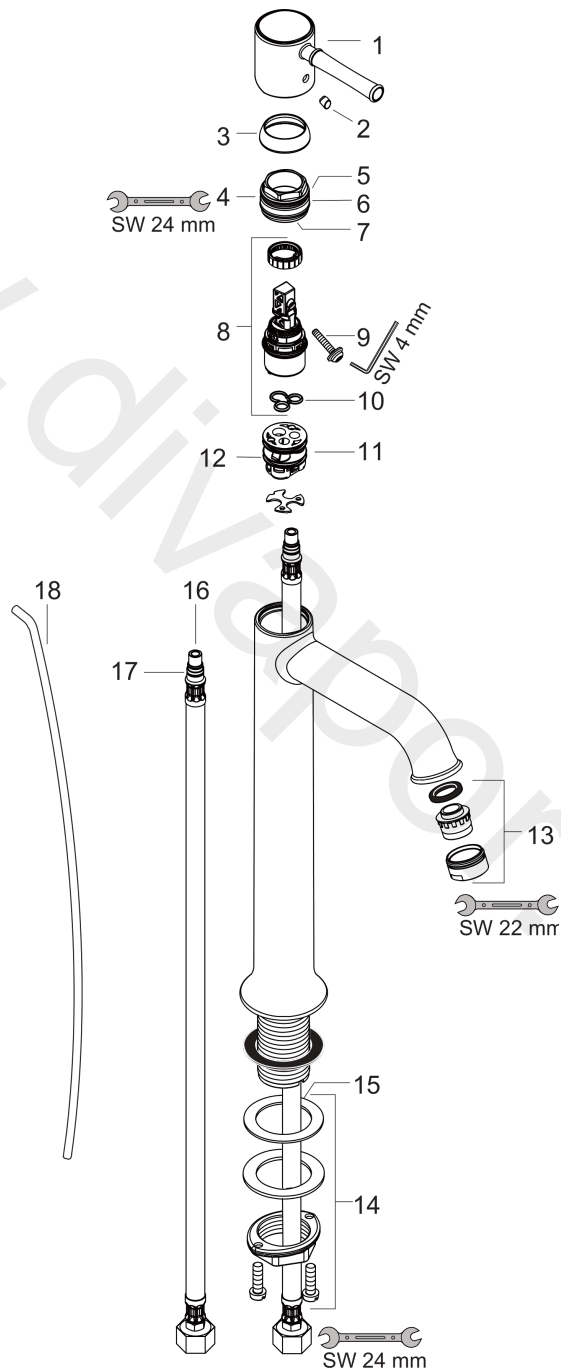

**Talis Classic**

**Single lever basin mixer 230 for wash bowls with pop-up waste set**

Surfaces: Article Number: 14116007

**Exploded Drawing**

Year of production: 01/18 - 04/21

**Talis Classic****Single lever basin mixer 230 for wash bowls with pop-up waste set**Surfaces: Article Number: **14116007****Spare part list**Year of production: **01/18 - 04/21**

Pos.	Description	Article Number	Price	PU
1	handle	14191000	£ 64,00	1
2	screw cover	96338000	£ 3,30	1
3	flange	98863000	£ 51,00	1
4	nut	98864000	£ 43,00	1
5	O-ring 23x2	98398000	£ 3,30	1
6	O-ring 27x1,5	92527000	£ 13,30	1
7	O-ring 25x1,5	98146000	£ 3,30	1
8	cartridge, assy	97685000	£ 64,00	1
9	locking screw for handle	95140000	£ 6,10	1
10	seal	98865000	£ 35,00	1
11	adapter for cartridge	98866000	£ 35,00	1
12	O-Ring 23x2,5	98183000	£ 3,30	1
13	aerator M24x1 (5 l/min)	13185000	£ 22,30	1
14	fixing set (Ø 32)	13961000	£ 25,00	1
15	lever collar	97548000	£ 3,30	1
16	connection hose 900 mm M8x0,75 G½	97489000	£ 35,00	1
17	O-ring 7x1,5	98422000	£ 3,30	1
18	pull rod	96657000	£ 13,30	1
a	pop up waste	94139007	-	1
b	fixation extension 35 mm	13898000	£ 79,00	1