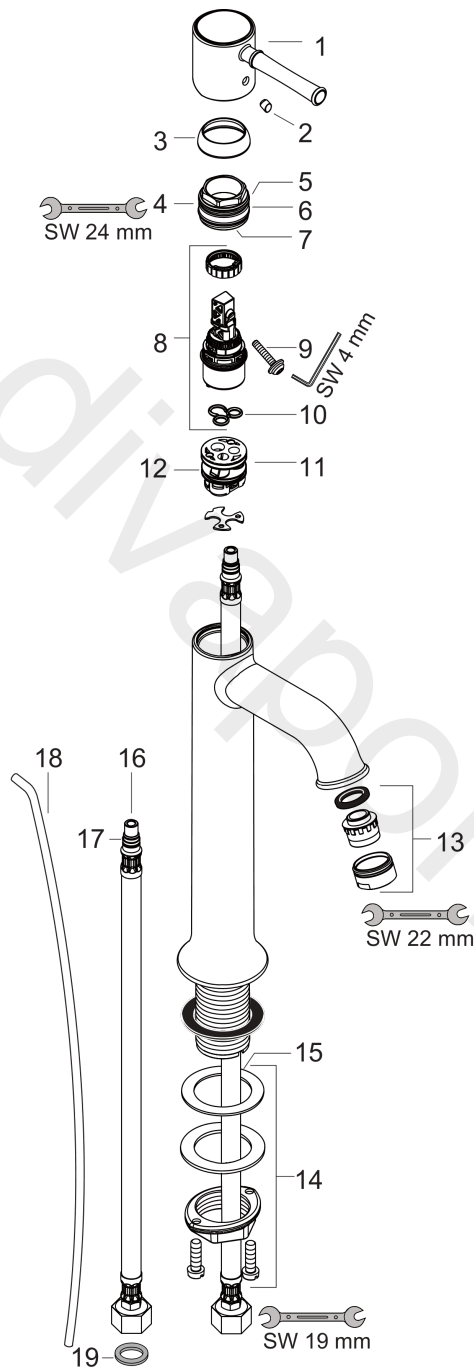

Talis Classic

Single lever basin mixer 230 for wash bowls with pop-up waste set

Surfaces: Article Number: 14116000

Exploded Drawing

Year of production: 04/08 - 12/09

Talis Classic**Single lever basin mixer 230 for wash bowls with pop-up waste set**Surfaces: Article Number: **14116000****Spare part list**Year of production: **04/08 - 12/09**

Pos.	Description	Article Number	Price	PU
1	handle	14191000	£ 64,00	1
2	screw cover	96338000	£ 3,30	1
3	flange	98863000	£ 51,00	1
4	nut	98864000	£ 43,00	1
5	O-Ring 22x2	98185000	£ 3,30	1
6	O-ring 28x1,5	98421000	£ 3,30	1
7	O-ring 25x1,5	98146000	£ 3,30	1
8	cartridge, assy	97685000	£ 64,00	1
9	locking screw for handle	95140000	£ 6,10	1
10	seal	98865000	£ 35,00	1
11	adapter for cartridge	98866000	£ 35,00	1
12	O-ring 23x2	98398000	£ 3,30	1
13	aerator M24x1 (5 l/min)	13185000	£ 22,30	1
14	fixing set (Ø 32)	13961000	£ 25,00	1
15	lever collar	97548000	£ 3,30	1
16	connection hose 900 mm M8x0,75 G3/8	96316000	£ 43,00	1
17	O-ring 7x1,5	98422000	£ 3,30	1
18	pull rod	96657000	£ 13,30	1
19	sealing set	95581000	£ 6,10	1
a	pop up waste	94139000	£ 96,00	1
b	fixation extension 35 mm	13898000	£ 79,00	1
c	aerator M24x1 (3,5 l/min)	92508000	£ 20,50	1
d	aerator M24x1 (4,5 l/min)	92877000	£ 20,50	1
e	aerator swivelling M24x1 (5 l/min)	95928000	£ 35,00	1