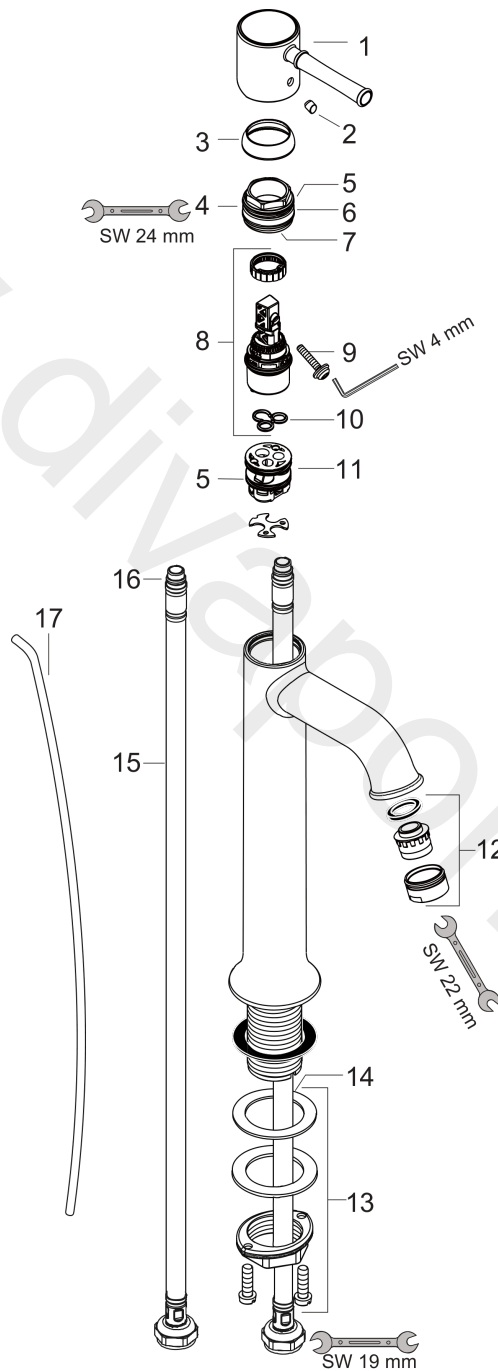

Talis Classic

Single lever basin mixer 230 for wash bowls with pop-up waste set

Surfaces: Article Number: **14116000**

Exploded Drawing

Year of production: **04/17 - 04/20**

Talis Classic**Single lever basin mixer 230 for wash bowls with pop-up waste set**Surfaces: Article Number: **14116000****Spare part list**Year of production: **04/17 - 04/20**

Pos.	Description	Article Number	Price	PU
1	handle	14191000	£ 64,00	1
2	screw cover	96338000	£ 3,30	1
3	flange	98863000	£ 51,00	1
4	nut	98864000	£ 43,00	1
5	O-ring 23x2	98398000	£ 3,30	1
6	O-ring 27x1,5	92527000	£ 13,30	1
7	O-ring 25x1,5	98146000	£ 3,30	1
8	cartridge, assy	97685000	£ 64,00	1
9	locking screw for handle	95140000	£ 6,10	1
10	seal	98865000	£ 35,00	1
11	adapter for cartridge	98866000	£ 35,00	1
12	aerator M24x1 (5 l/min)	13185000	£ 22,30	1
13	fixing set (Ø 32)	13961000	£ 25,00	1
14	lever collar	97548000	£ 3,30	1
15	connection hose 900 mm M8x0,75 G3/8	96316000	£ 43,00	1
16	O-ring 6,6x1,6	93019000	£ 3,30	1
17	pull rod	96657000	£ 13,30	1
a	pop up waste	94139000	£ 96,00	1
b	fixation extension 35 mm	13898000	£ 79,00	1
c	aerator M24x1 (3,5 l/min)	92508000	£ 20,50	1
d	aerator M24x1 (4,5 l/min)	92877000	£ 20,50	1
e	aerator swivelling M24x1 (5 l/min)	95928000	£ 35,00	1