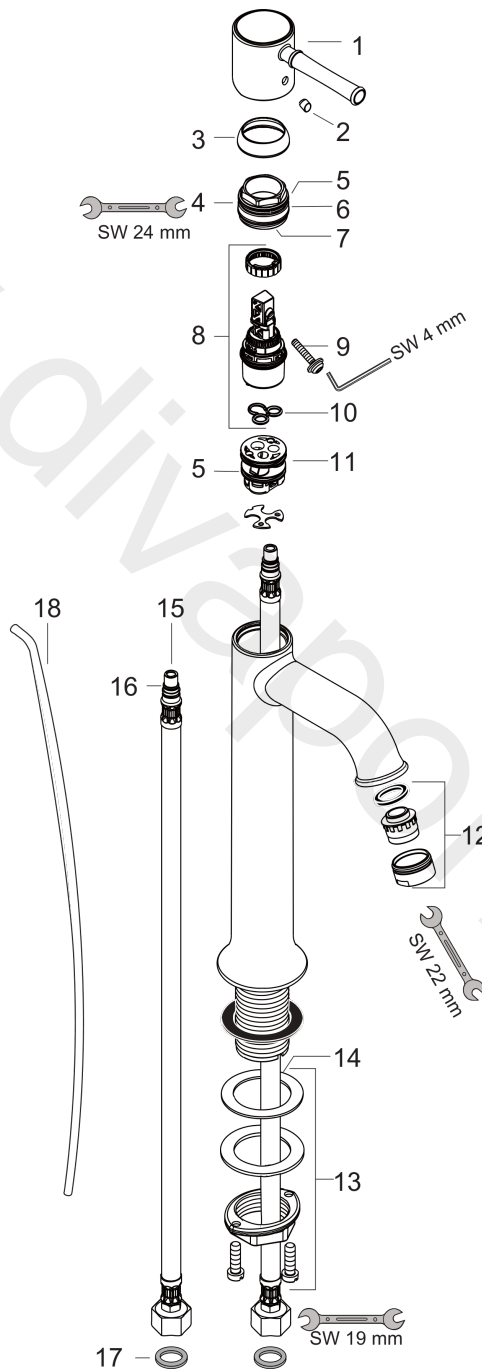

Talis Classic

Single lever basin mixer 230 for wash bowls with pop-up waste set

Surfaces: Article Number: 14116000

Exploded Drawing

Year of production: 02/16 - 03/17

Talis Classic**Single lever basin mixer 230 for wash bowls with pop-up waste set**Surfaces: Article Number: **14116000****Spare part list**Year of production: **02/16 - 03/17**

Pos.	Description	Article Number	Price	PU
1	handle	14191000	£ 64,00	1
2	screw cover	96338000	£ 3,30	1
3	flange	98863000	£ 51,00	1
4	nut	98864000	£ 43,00	1
5	O-ring 23x2	98398000	£ 3,30	1
6	O-ring 27x1,5	92527000	£ 13,30	1
7	O-ring 25x1,5	98146000	£ 3,30	1
8	cartridge, assy	97685000	£ 64,00	1
9	locking screw for handle	95140000	£ 6,10	1
10	seal	98865000	£ 35,00	1
11	adapter for cartridge	98866000	£ 35,00	1
12	aerator M24x1 (5 l/min)	13185000	£ 22,30	1
13	fixing set (Ø 32)	13961000	£ 25,00	1
14	lever collar	97548000	£ 3,30	1
15	connection hose 900 mm M8x0,75 G3/8	96316000	£ 43,00	1
16	O-ring 7x1,5	98422000	£ 3,30	1
17	pull rod	96657000	£ 13,30	1
18	sealing set	95581000	£ 6,10	1
a	pop up waste	94139000	£ 96,00	1
b	aerator M24x1 (3,5 l/min)	92508000	£ 20,50	1
c	aerator M24x1 (4,5 l/min)	92877000	£ 20,50	1
d	aerator swivelling M24x1 (5 l/min)	95928000	£ 35,00	1