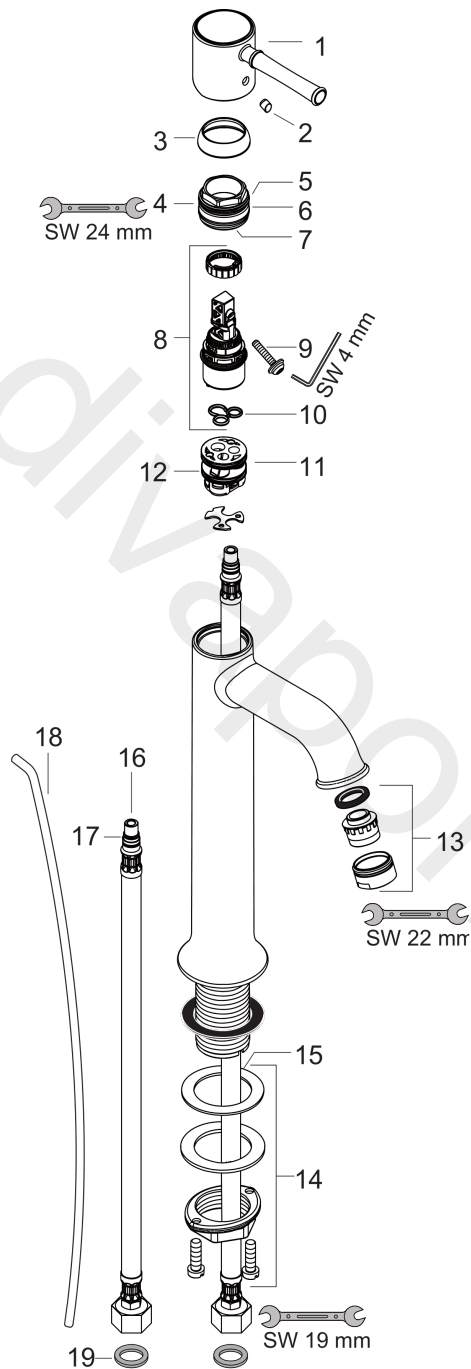

**Talis Classic**

**Single lever basin mixer 230 for wash bowls with pop-up waste set**

Surfaces: Article Number: **14116000**

**Exploded Drawing**

Year of production: **10/10 - 01/16**

**Talis Classic****Single lever basin mixer 230 for wash bowls with pop-up waste set**Surfaces: Article Number: **14116000****Spare part list**Year of production: **10/10 - 01/16**

Pos.	Description	Article Number	Price	PU
1	handle	14191000	£ 64,00	1
2	screw cover	96338000	£ 3,30	1
3	flange	98863000	£ 51,00	1
4	nut	98864000	£ 43,00	1
5	O-Ring 22x2	98185000	£ 3,30	1
6	O-ring 28x1,5	98421000	£ 3,30	1
7	O-ring 25x1,5	98146000	£ 3,30	1
8	cartridge, assy	97685000	£ 64,00	1
9	locking screw for handle	95140000	£ 6,10	1
10	seal	98865000	£ 35,00	1
11	adapter for cartridge	98866000	£ 35,00	1
12	O-ring 23x2	98398000	£ 3,30	1
13	aerator M24x1 (5 l/min)	13185000	£ 22,30	1
14	fixing set (Ø 32)	13961000	£ 25,00	1
15	lever collar	97548000	£ 3,30	1
16	connection hose 900 mm M8x0,75 G3/8	96316000	£ 43,00	1
17	O-ring 7x1,5	98422000	£ 3,30	1
18	pull rod	96657000	£ 13,30	1
19	sealing set	95581000	£ 6,10	1
a	pop up waste	94139000	£ 96,00	1
b	fixation extension 35 mm	13898000	£ 79,00	1
c	aerator M24x1 (3,5 l/min)	92508000	£ 20,50	1
d	aerator M24x1 (4,5 l/min)	92877000	£ 20,50	1
e	aerator swivelling M24x1 (5 l/min)	95928000	£ 35,00	1