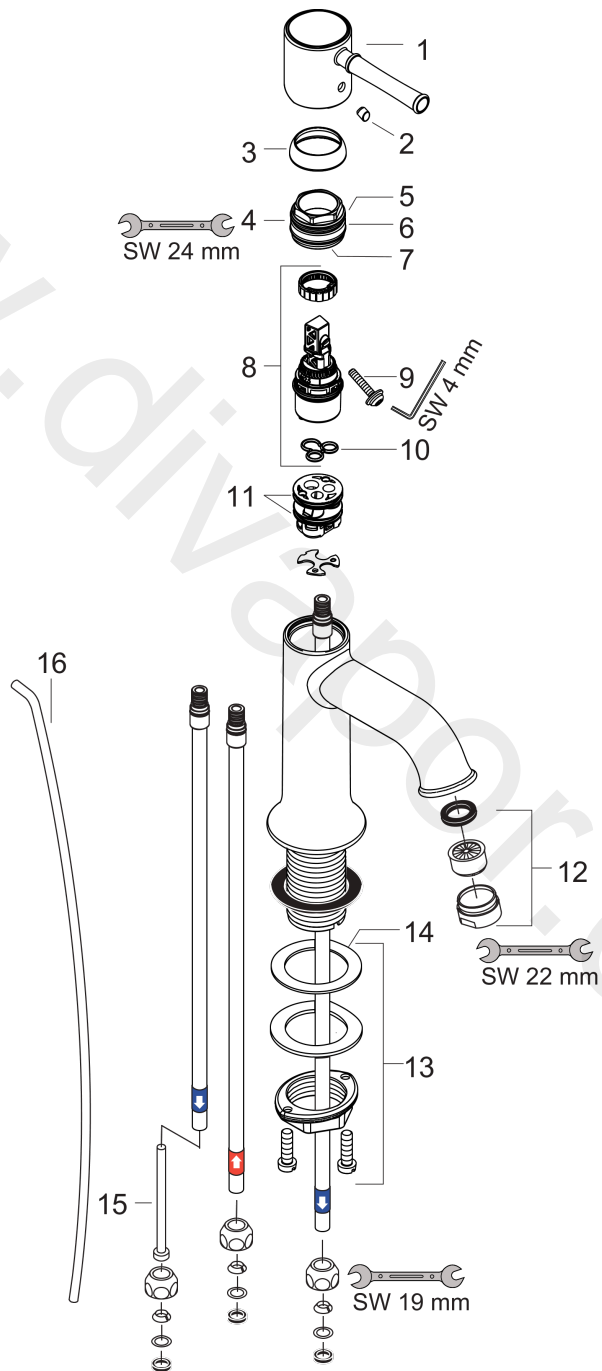

Talis Classic
Single Lever Basin Mixer DN15 for vented hot water cylinders
 Surfaces: Article Number: **14115000**

Exploded Drawing

Year of production: **04/08 - 12/11**

Talis Classic
Single Lever Basin Mixer DN15 for vented hot water cylinders
 Surfaces: Article Number: **14115000**

Spare part list

Year of production: **04/08 - 12/11**

Pos.	Description	Article Number	Price	PU
1	handle	14191000	£ 64,00	1
2	screw cover	96338000	£ 3,30	1
3	flange	98863000	£ 51,00	1
4	nut	98864000	£ 43,00	1
5	O-Ring 22x2	98185000	£ 3,30	1
6	O-ring 28x1,5	98421000	£ 3,30	1
7	O-ring 25x1,5	98146000	£ 3,30	1
8	cartridge, assy	97685000	£ 64,00	1
9	locking screw for handle	95140000	£ 6,10	1
10	seal	98865000	£ 35,00	1
11	O-ring 23x2	98398000	£ 3,30	1
12	spray former	94033000	£ 9,00	1
13	fixing set (Ø 32)	13961000	£ 25,00	1
14	lever collar	97548000	£ 3,30	1
15	flow limiter	97554000	£ 16,10	1
16	pull rod	96657000	£ 13,30	1
a	fixation extension 35 mm	13898000	£ 79,00	1
b	pop up waste	94139000	£ 96,00	1