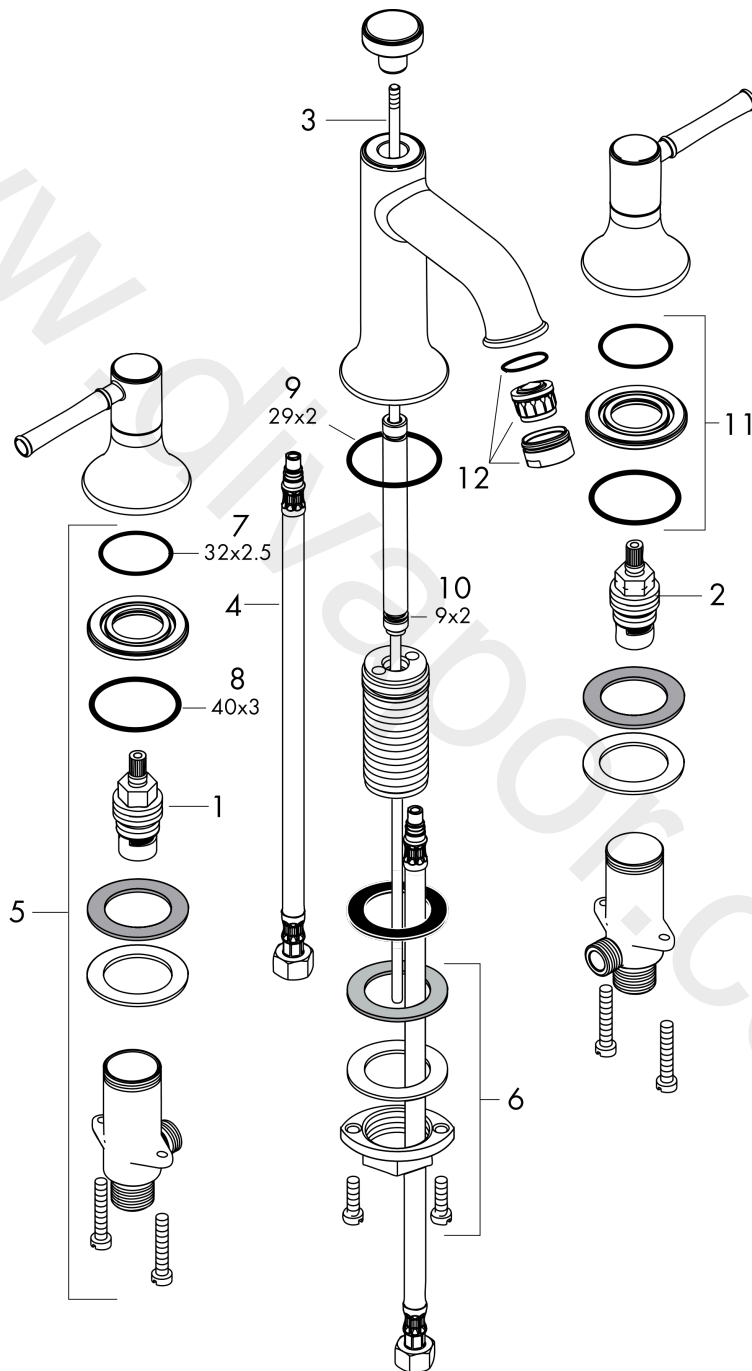

Talis Classic
3-hole basin mixer 100 with pop-up waste set
 Surfaces: Article Number: **14113831**

Exploded Drawing

Year of production: 08/18 - 10/22

Talis Classic

3-hole basin mixer 100 with pop-up waste set

Surfaces: Article Number: **14113831**

Spare part list

Year of production: 08/18 - 10/22

Pos.	Description	Article Number	Price	PU
1	shut off unit left closing	94008000	£ 43,00	1
2	shut off unit right closing	94009000	£ 43,00	1
3	pull rod	95128830	£ 76,50	1
4	connection hose 18½" M8x0,75 3/8"	96321001	-	1
5	stop valve cpl.	97960001	-	1
6	fixing set (Ø 32)	13961000	£ 25,00	1
7	O-Ring 32x2,5	96364000	£ 25,00	1
8	O-ring 40x3	92634000	£ 3,30	1
9	O-ring 29x2	98391000	£ 3,30	1
10	O-ring 9x2	98119000	£ 3,30	1
11	nut	92854000	£ 20,50	1
a	pop up waste	88509830	-	1