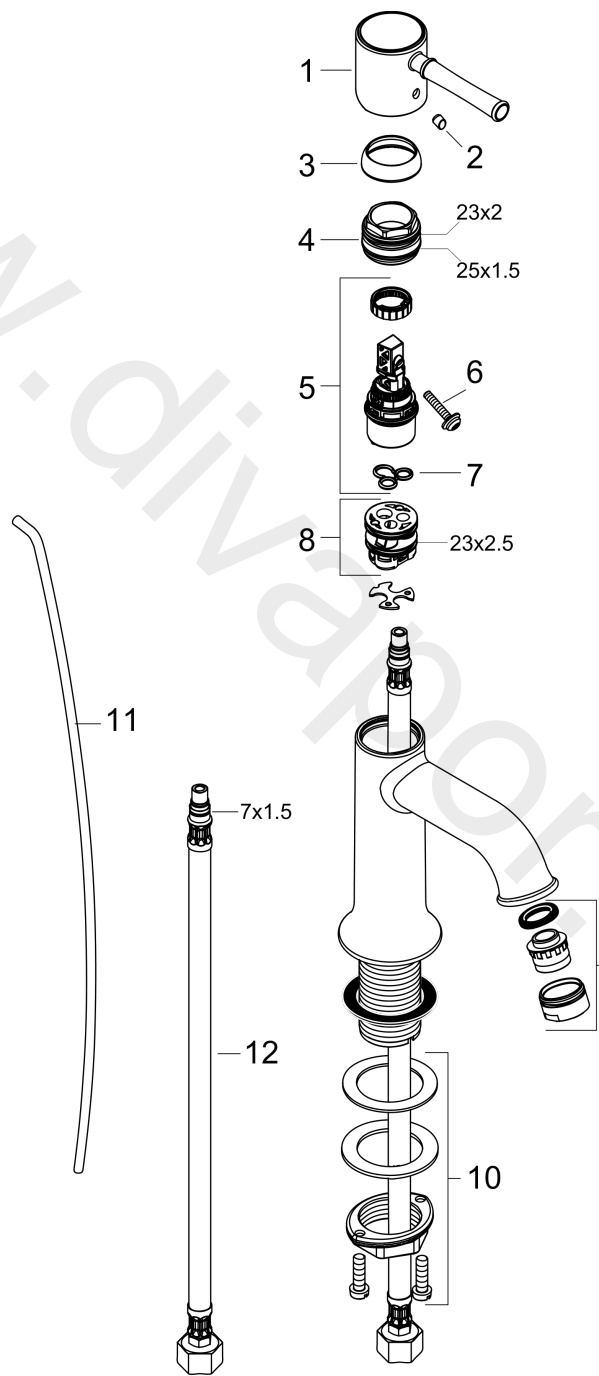

Talis Classic
Single lever basin mixer 80 with pop-up waste set
 Surfaces: Article Number: 14111831

Exploded Drawing

Year of production: 01/19 - 12/22

Talis Classic**Single lever basin mixer 80 with pop-up waste set**

Surfaces: Article Number: 14111831

**Spare part list**

Year of production: 01/19 - 12/22

Pos.	Description	Article Number	Price	PU
1	handle	14191830	-	1
2	screw cover	96338000	£ 3,30	1
3	flange	98863830	£ 76,50	1
4	nut	98864000	£ 43,00	1
5	cartridge, assy	95973001	£ 79,00	1
6	locking screw for handle	95140000	£ 6,10	1
7	seal	98865000	£ 35,00	1
8	adapter for cartridge	98866000	£ 35,00	1
9	aerator M24x1 (4,5 l/min)	92877830	£ 35,00	1
10	fixing set (Ø 32)	13961000	£ 25,00	1
11	pull rod	96657830	£ 25,00	1
12	connection hose 18½" M8x0,75 3/8"	96321001	-	1
a	lever collar	97548000	£ 3,30	1
b	pop up waste	88509830	-	1